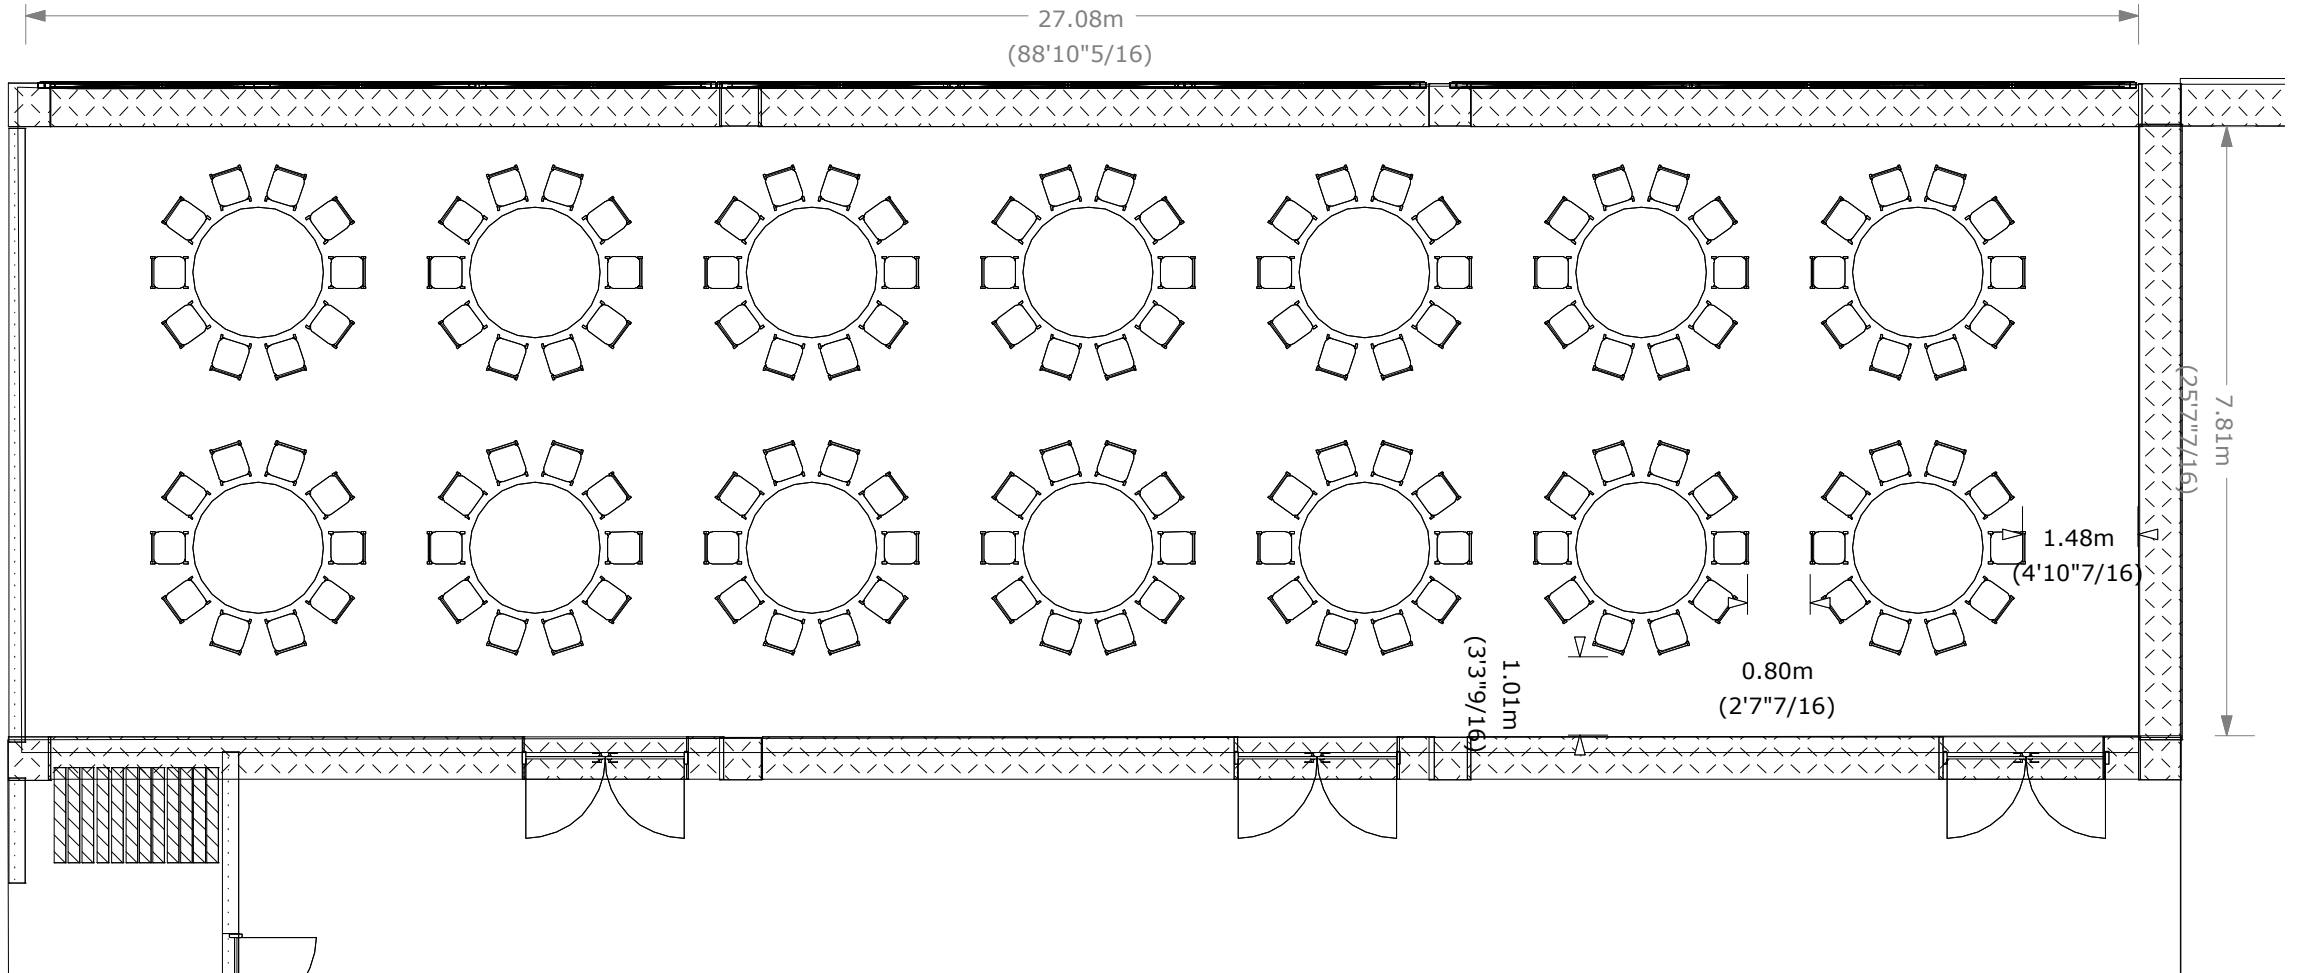

Banquet / Aqua break outs	
Table type:	65in (1.65m) rounds
Units:	14 rounds, 10 seats each
Distance / chairs:	2ft 7in. (0.80m)
Set up for:	140 pax