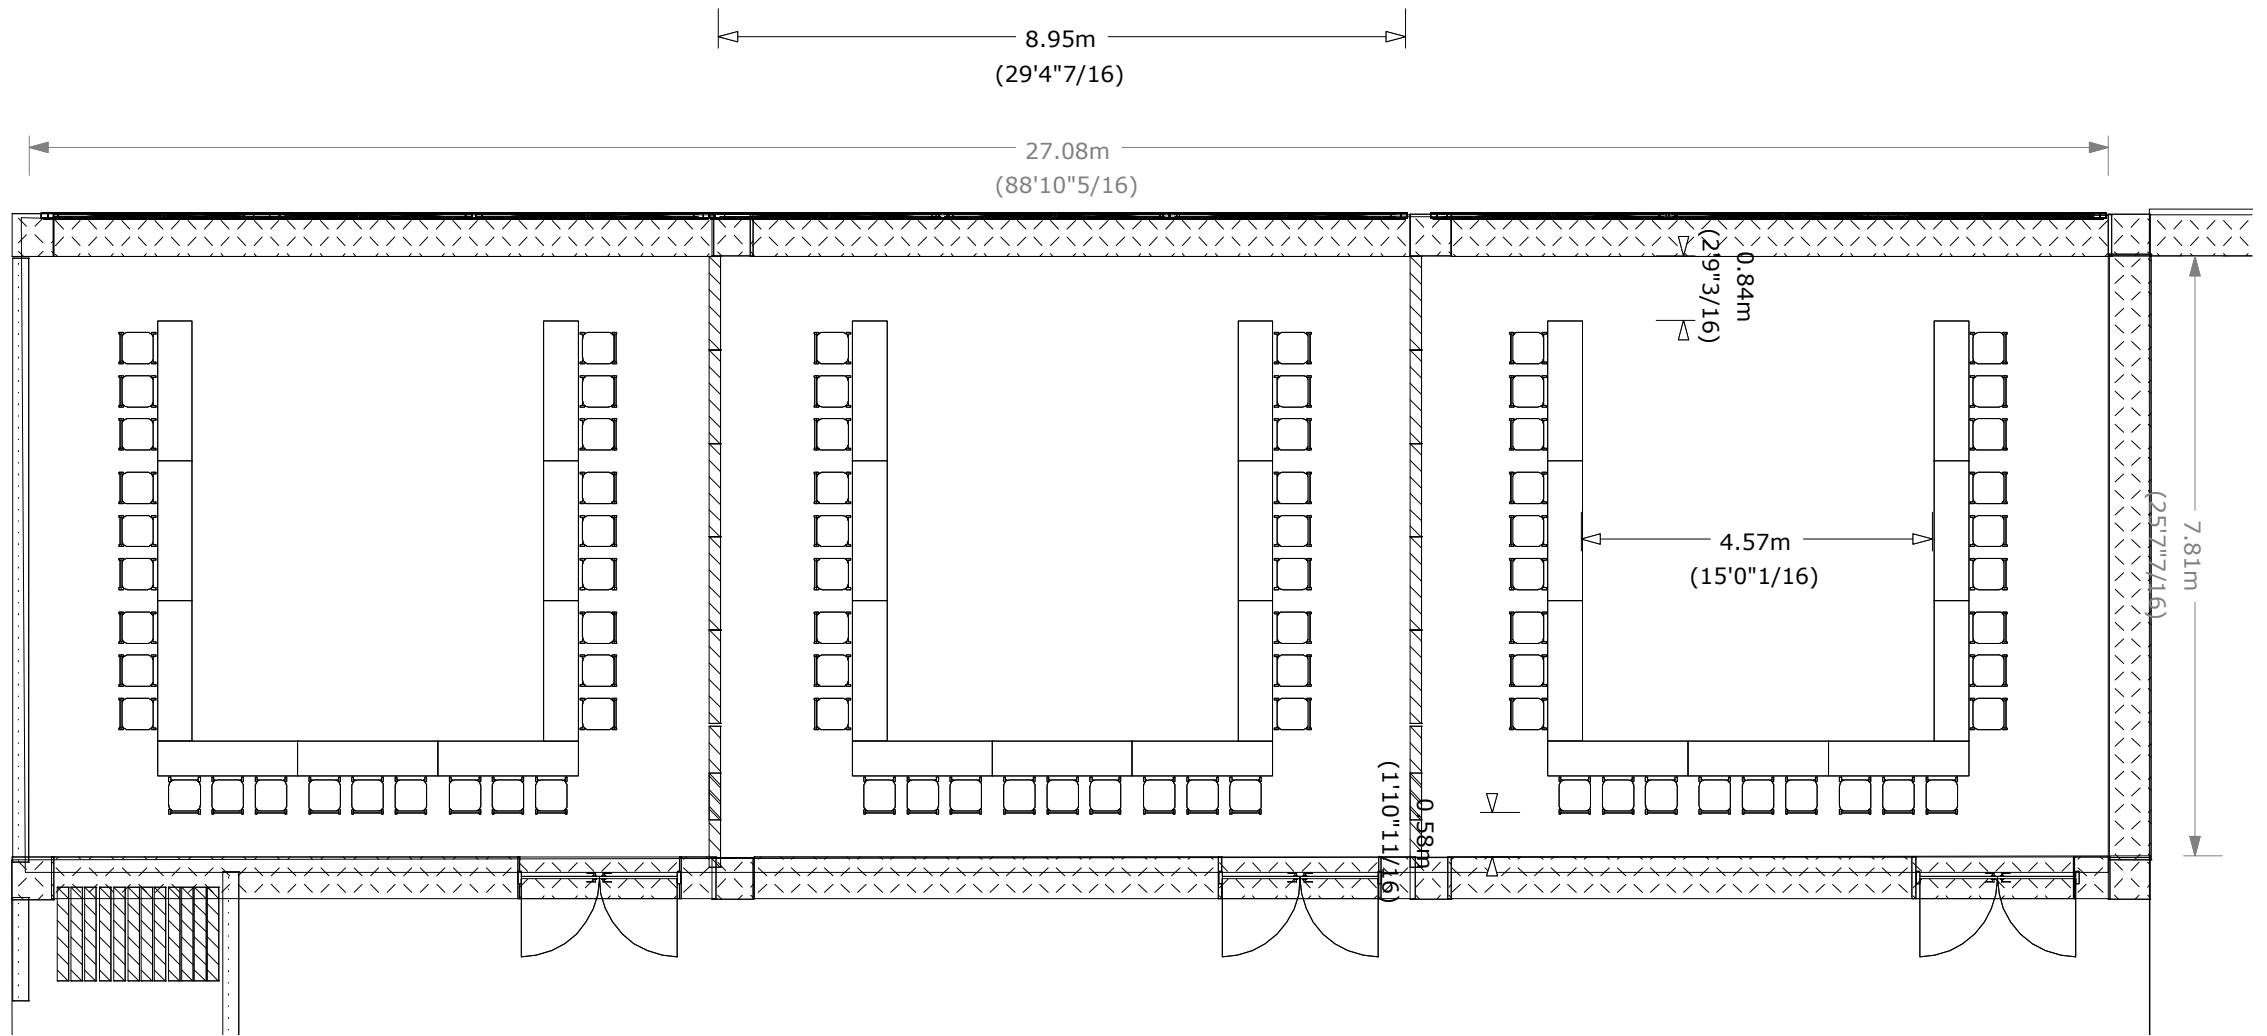

Table type: 6 ft x 18 in (1.82m x 0.45m)
table
Units: 12 tables, 3 seats each
**Distance /
tables:** 5ft 11in. (1.55m)
Set up for: 36 pax

Theatre / Aqua break outs

Seat type: Banquet chair

Units: 250 chairs

Set up for: 66 pax

Theatre / Aqua 1, Aqua 2, Aqua 3

Seat type: Banquet chair

Units: 66 chairs

Set up for: 66 pax

U-Shape / Aqua break outs

Table type: 6 ft x 18 in (1.82m x 0.45m)
table

Units: 25 tables, 3 seats each

Set up for: 75 pax

U-Shape / Aqua break outs

Table type: 6 ft x 18 in (1.82m x 0.45m)
table

Units: 25 tables, 3 seats each

Set up for: 75 pax

U-Shape / Aqua 1, Aqua 2, Aqua 3

Table type: 6 ft x 18 in (1.82m x 0.45m)
table

Units: 9 tables, 3 seats each

Set up for: 27 pax

U-Shape / Aqua 1, Aqua 2, Aqua 3

Table type: 6 ft x 18 in (1.82m x 0.45m)
table

Units: 9 tables, 3 seats each

Set up for: 27 pax