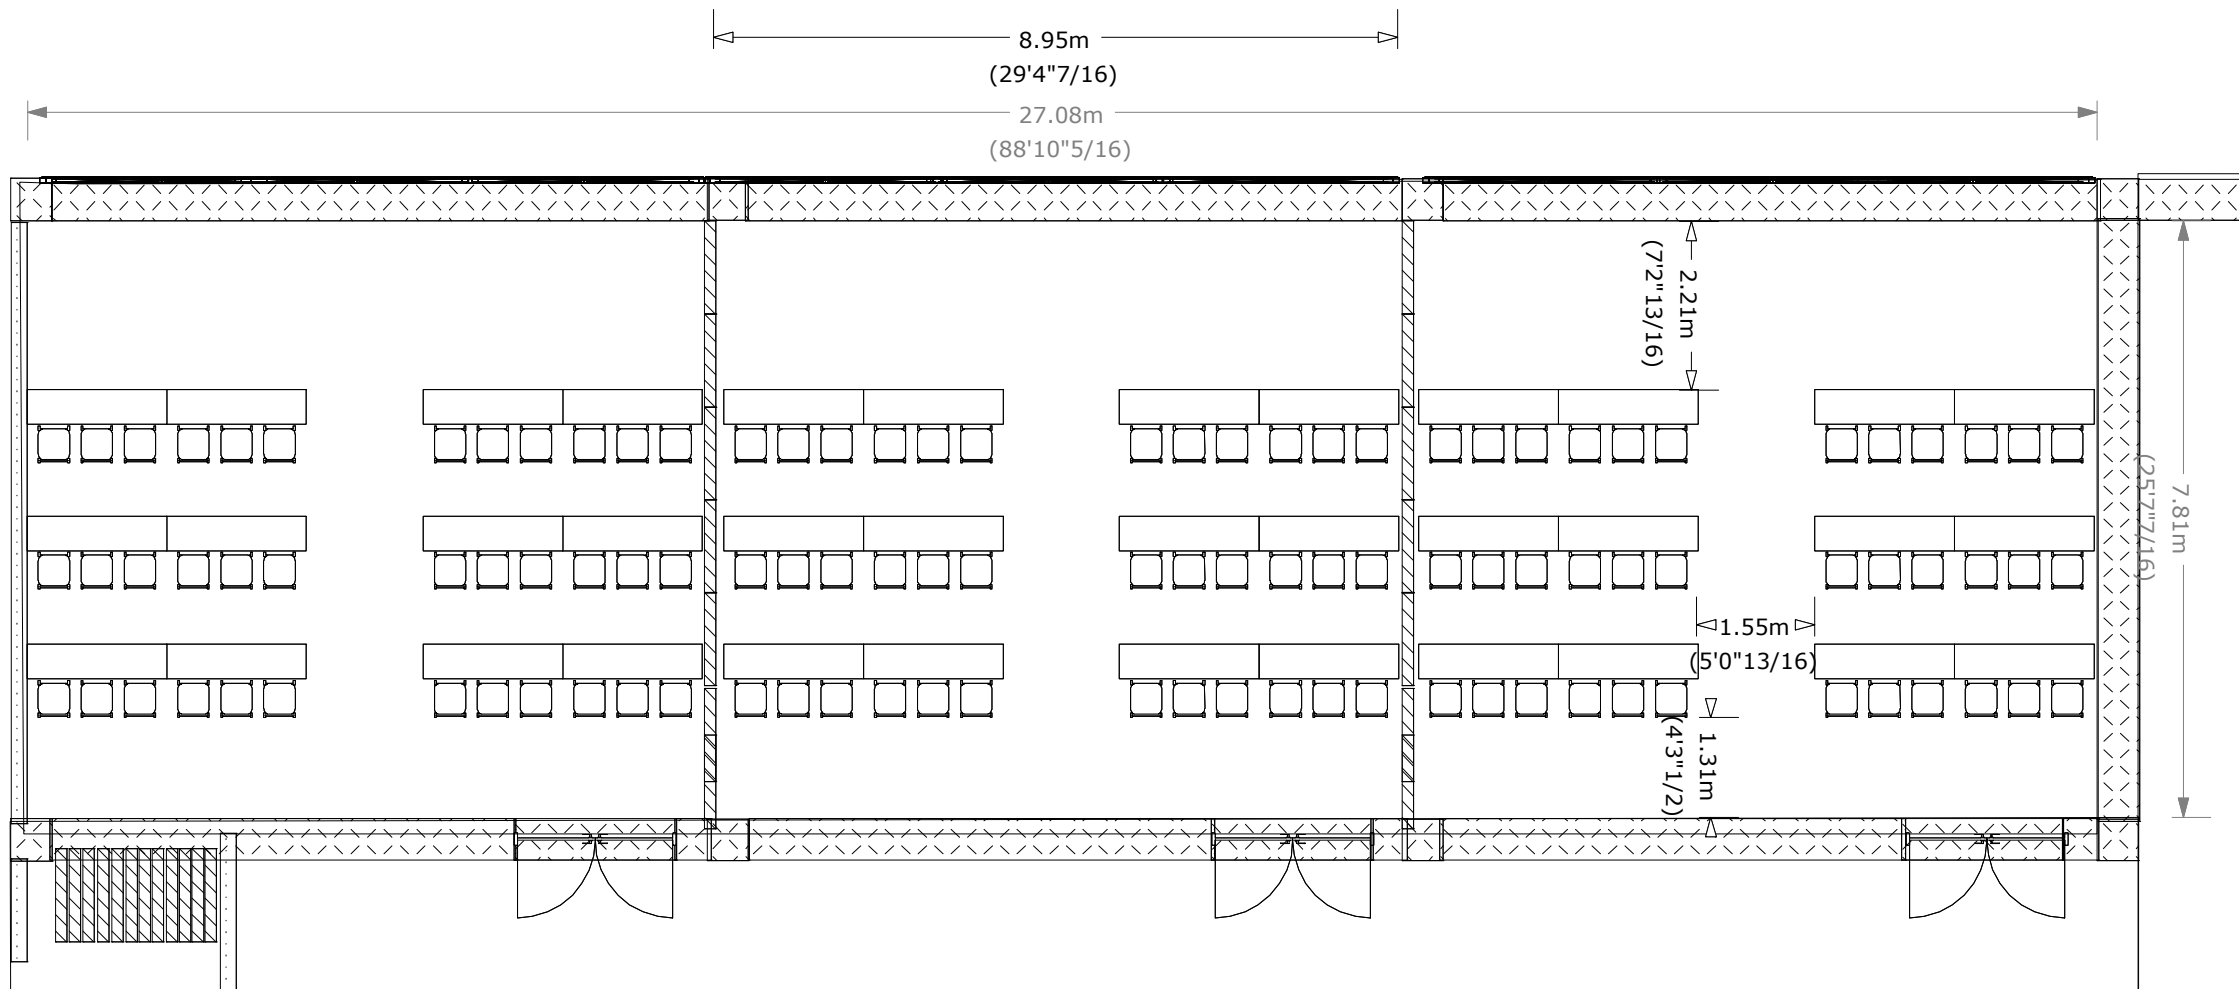

Classroom / Aqua 1, Aqua 2, Aqua 3	
Table type:	6 ft x 18 in (1.82m x 0.45m) table
Units:	12 tables, 3 seats each
Distance / tables:	5ft 11in. (1.55m)
Set up for:	36 pax