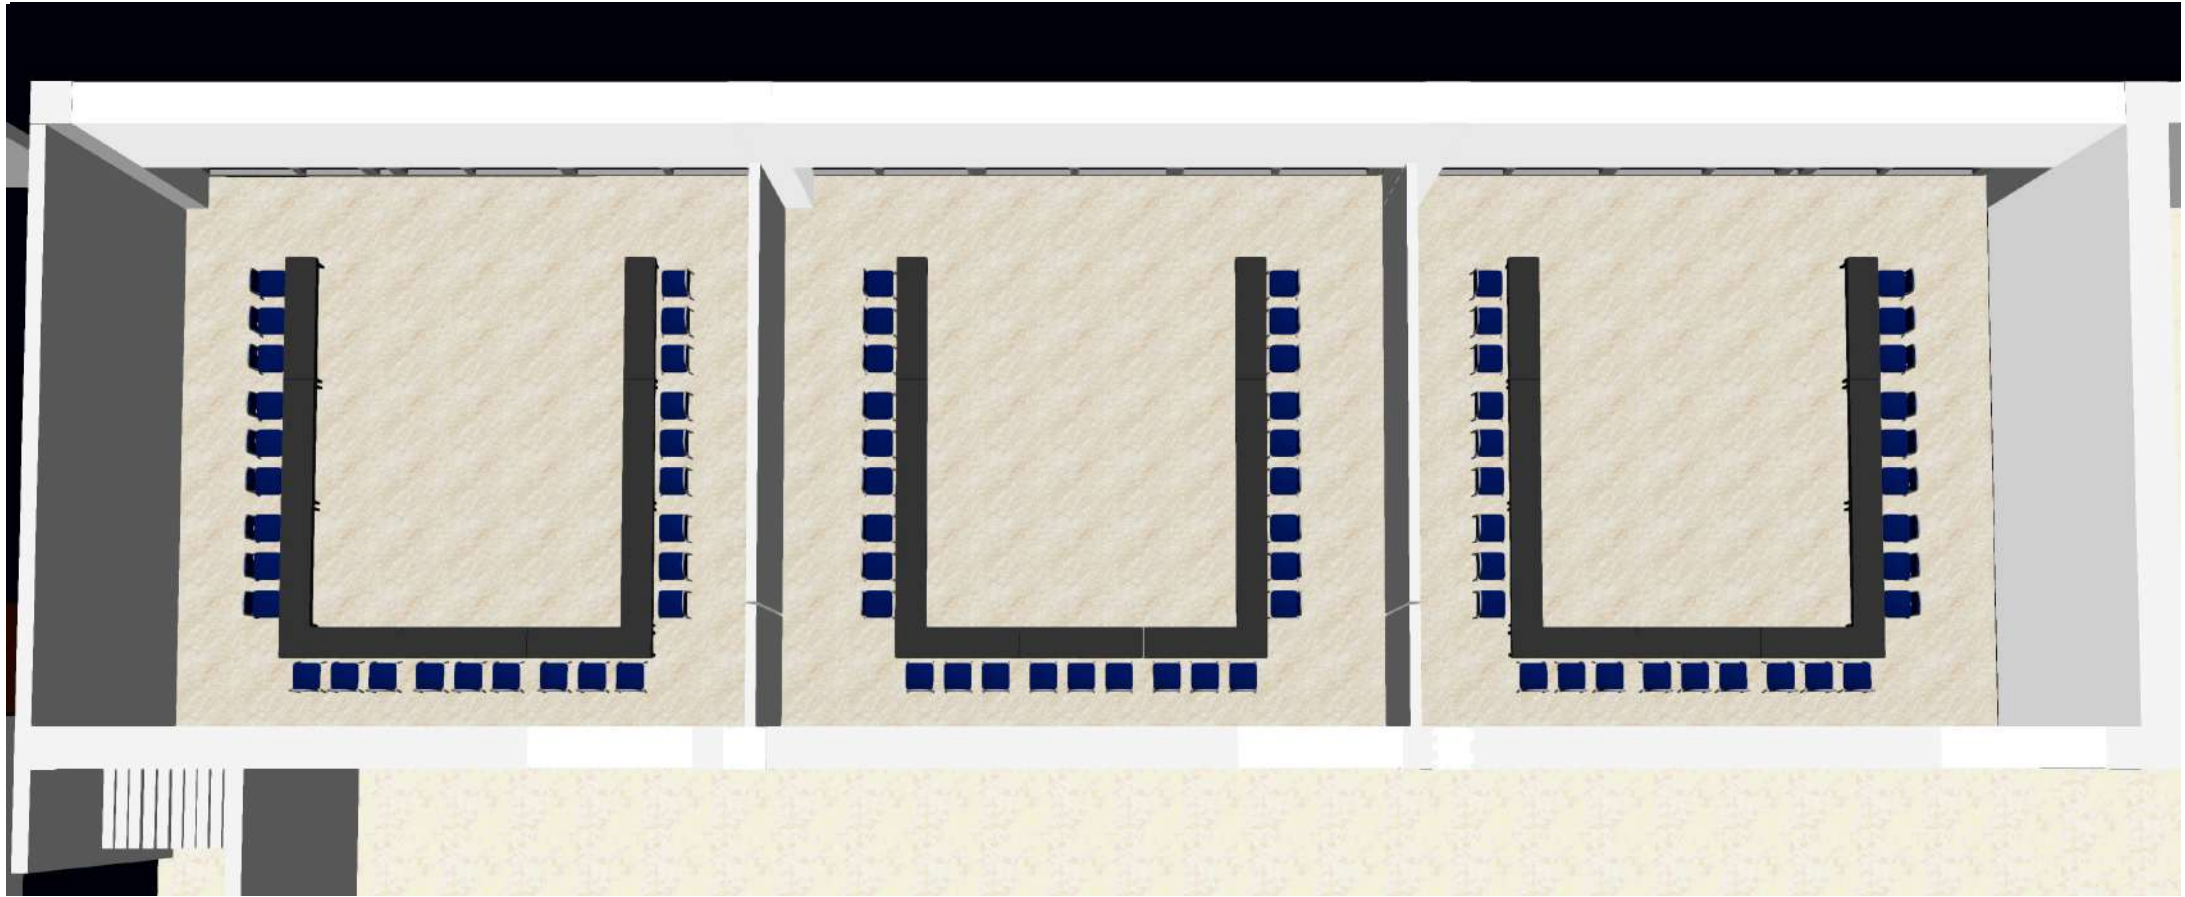

Table type: 6 ft x 18 in (1.82m x 0.45m)
table
Units: 12 tables, 3 seats each
**Distance /
tables:** 5ft 11in. (1.55m)
Set up for: 36 pax

Theatre / Aqua break outs

Seat type: Banquet chair

Units: 250 chairs

Set up for: 66 pax

Theatre / Aqua 1, Aqua 2, Aqua 3

Seat type: Banquet chair

Units: 66 chairs

Set up for: 66 pax

U-Shape / Aqua break outs

Table type: 6 ft x 18 in (1.82m x 0.45m)
table

Units: 25 tables, 3 seats each

Set up for: 75 pax

U-Shape / Aqua break outs

Table type: 6 ft x 18 in (1.82m x 0.45m)
table

Units: 25 tables, 3 seats each

Set up for: 75 pax

U-Shape / Aqua 1, Aqua 2, Aqua 3

Table type: 6 ft x 18 in (1.82m x 0.45m)
table

Units: 9 tables, 3 seats each

Set up for: 27 pax

U-Shape / Aqua 1, Aqua 2, Aqua 3

Table type: 6 ft x 18 in (1.82m x 0.45m)
table

Units: 9 tables, 3 seats each

Set up for: 27 pax