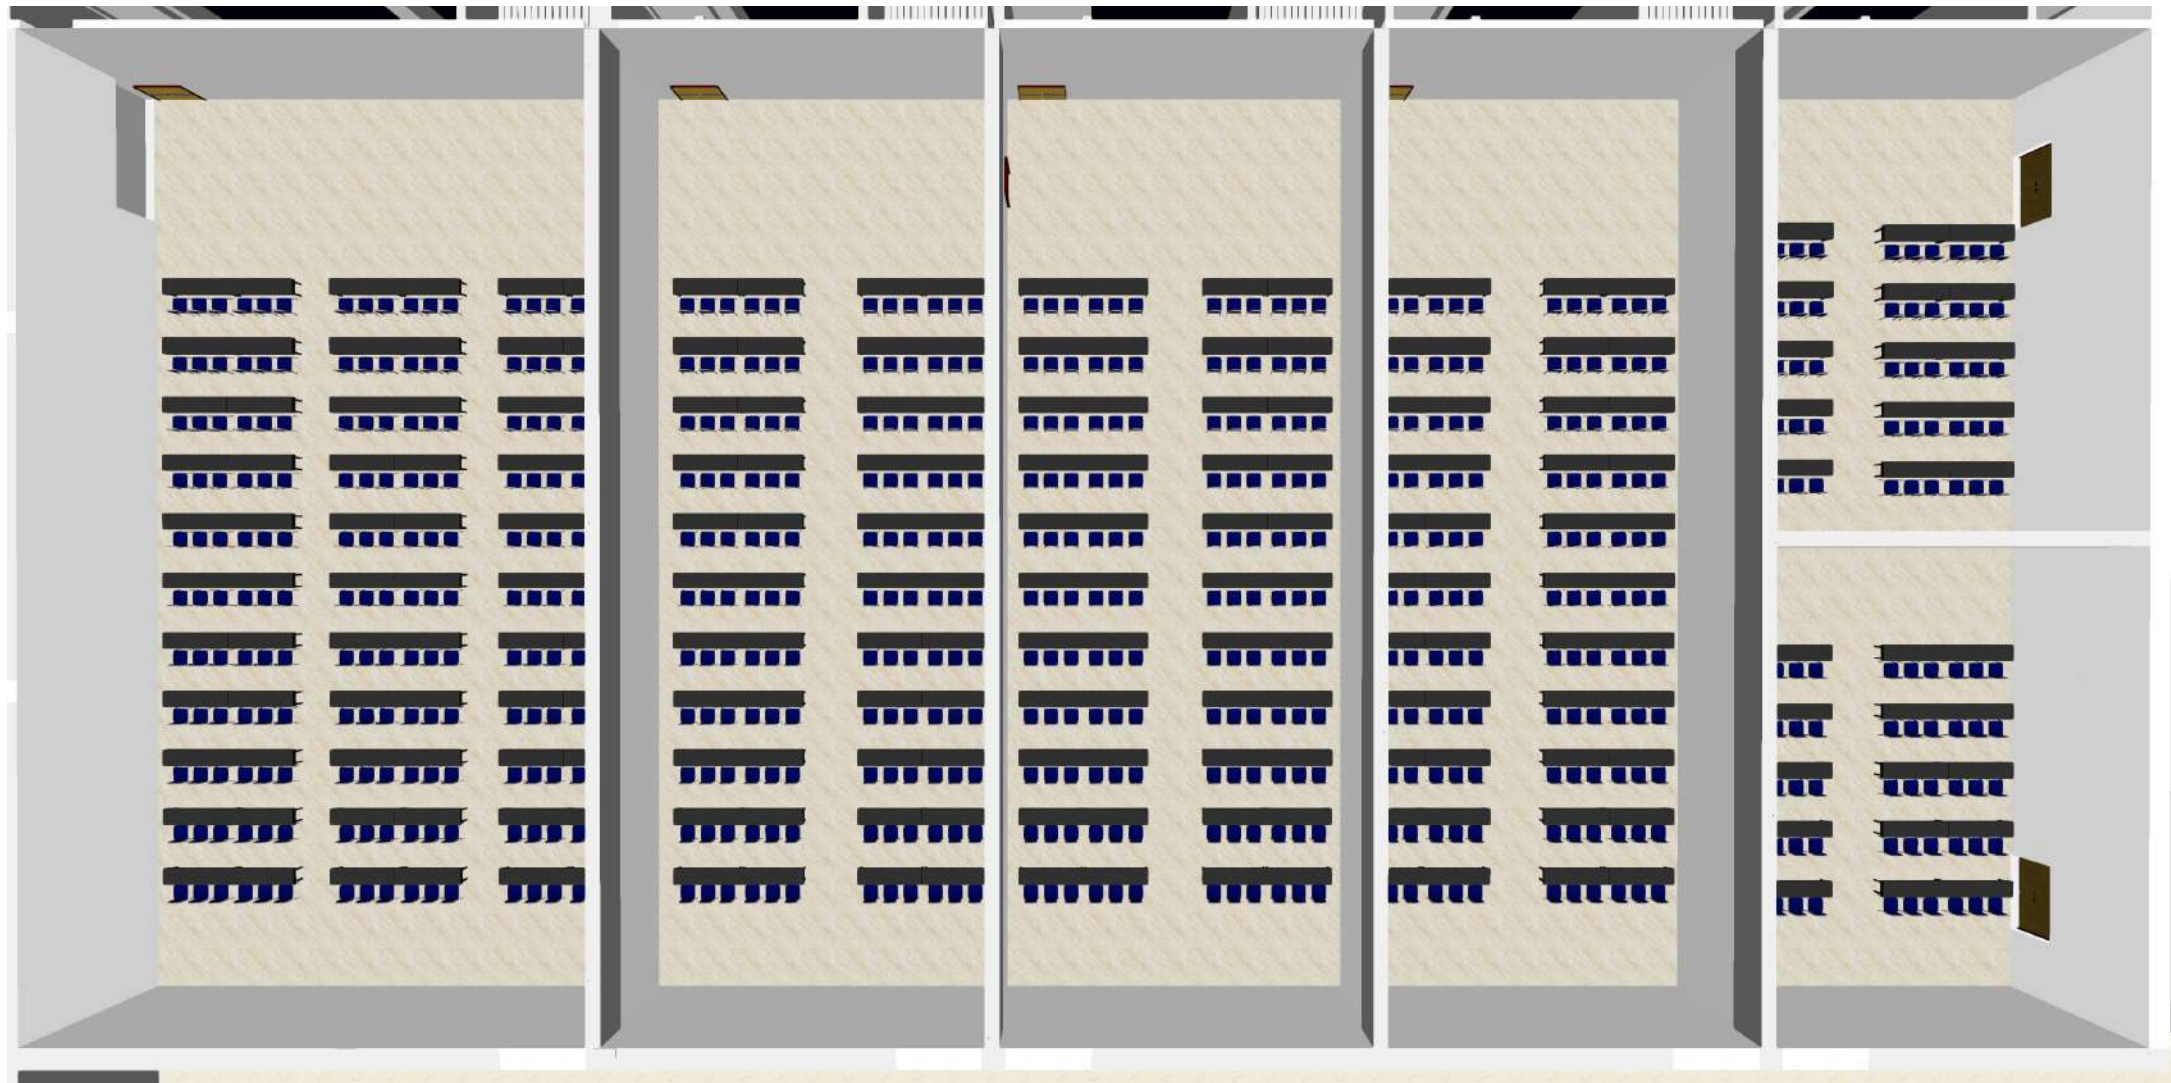

Banquet / Aqua Ballroom

Table type: 65in (1.65m) rounds
Units: 81 rounds, 10 seats each
Distance between chairs: 2ft 10 in. (0.88m)
Set up for: 810 pax

Banquet / Ártico

Table type: 65in (1.65m) rounds
Units: 18 rounds, 10 seats each
Distance / chairs: 3ft . (0.92m)
Set up for: 180 pax

Banquet / Ártico

Table type: 65in (1.65m) rounds
Units: 18 rounds, 10 seats each
Distance / chairs: 3ft . (0.92m)
Set up for: 180 pax

Banquet / Pacífico, Atlántico, Mediterráneo

Table type: 65in (1.65m) rounds
Units: 12 rounds, 10 seats each
Distance/ chairs: 3ft . (92m)
Set up for: 120 pax

Banquet / Adriático, Báltico

Table type: 65in (1.65m) rounds
Units: 6 rounds, 10 seats each
Distance / chairs: 3ft . (92m)
Set up for: 60 pax

Classroom / Aqua Ballroom	
Table type:	6 ft x 18 in (1.82m x 0.45m) table
Units:	242 tables, 3 seats each
Distance between tables:	3ft 3in. (1m)
Set up for:	726 pax

Classroom / Aqua Ballroom

Table type:	6 ft x 18 in (1.82m x 0.45m) table
Units:	242 tables, 3 seats each
Distance between tables:	3ft 3in. (1m)
Set up for:	726 pax

Classroom / Artículo	Classroom / Pacífico, Atlántico, Mediterráneo	Classroom / Adriático, Báltico
Table type: 6 ft x 18 in (1.82m x 0.45m) table	Table type: 6 ft x 18 in (1.82m x 0.45m) table	Table type: 6 ft x 18 in (1.82m x 0.45m) table
Units: 66 tables, 3 seats each	Units: 44 tables, 3 seats each	Units: 20 tables, 3 seats each
Distance / tables: 3ft 3in. (1m)	Distance / tables: 4ft 11in. (1.50m)	Distance / tables: 4ft 11in. (1.50m)
Set up for: 198 pax	Set up for: 132 pax	Set up for: 60 pax