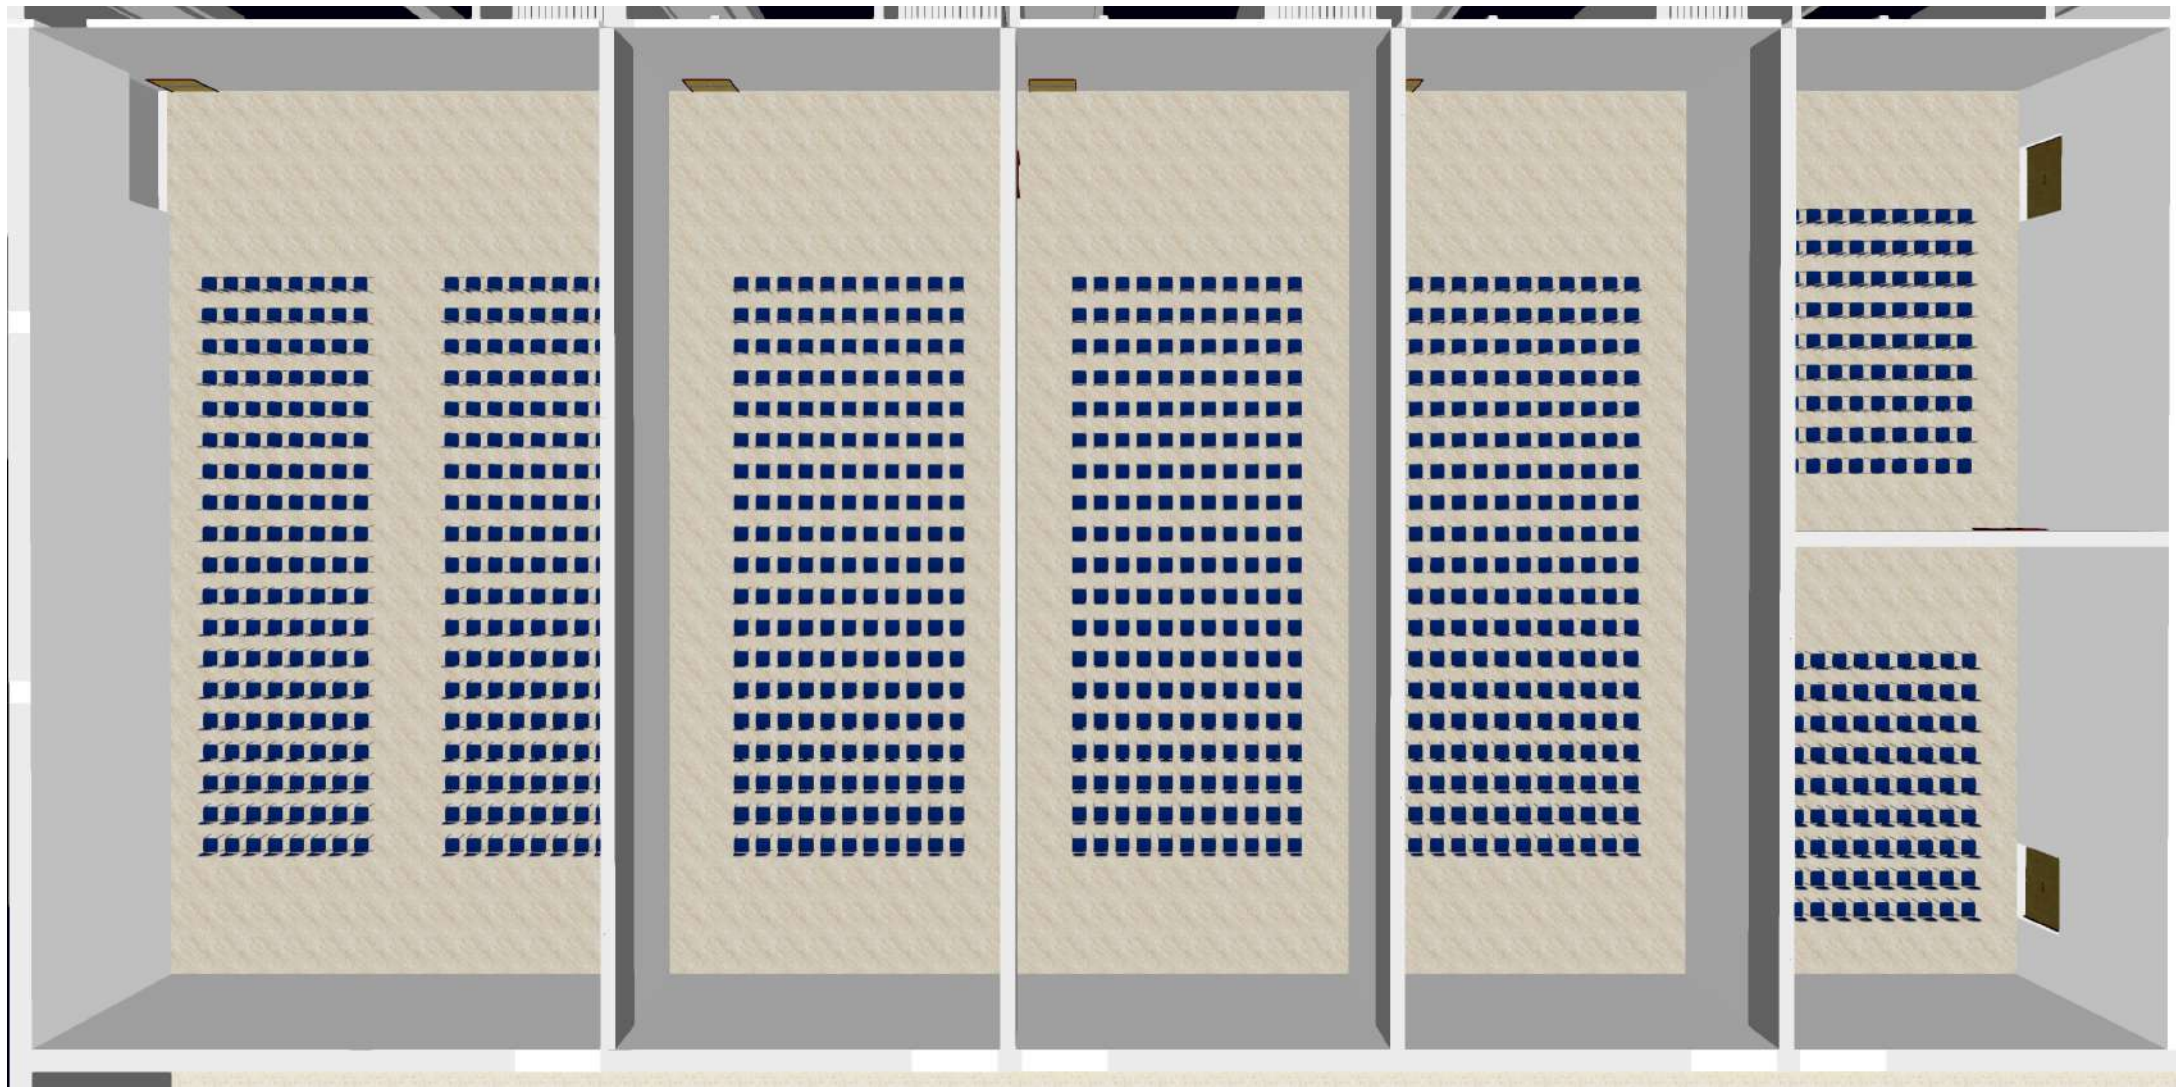

Classroom / Adriático, Báltico

Table type: 6 ft x 18 in (1.82m x 0.45m) table
Units: 20 tables, 3 seats each
Distance / tables: 4ft 11in. (1.50m)
Set up for: 60 pax

Classroom / Artículo	Classroom / Pacífico, Atlántico, Mediterráneo	Classroom / Adriático, Báltico
Table type: 6 ft x 18 in (1.82m x 0.45m) table Units: 66 tables, 3 seats each Distance / tables: 3ft 3in. (1m) Set up for: 198 pax	Table type: 6 ft x 18 in (1.82m x 0.45m) table Units: 44 tables, 3 seats each Distance / tables: 4ft 11in. (1.50m) Set up for: 132 pax	Table type: 6 ft x 18 in (1.82m x 0.45m) table Units: 20 tables, 3 seats each Distance / tables: 4ft 11in. (1.50m) Set up for: 60 pax

Teatre / Aqua Ballroom

Seat type: Banquet chair

Units: 1045 Chairs

Set up for: 1045 pax

Teatre / Aqua Ballroom

Seat type: Banquet chair

Units: 1045 Chairs

Set up for: 1045 pax

Teatre / Ártico	Teatre / Pacífico, Atlántico, Mediterráneo	Teatre / Adriático, Báltico
Seat type: Banquet chair	Seat type: Banquet chair	Seat type: Banquet chair
Units: 304 chairs	Units: 209 chairs	Units: 99 chairs
Set up for: 304 pax	Set up for: 209 pax	Set up for: 99 pax

Table type: 6 ft x 18 in (1.82m x 0.45m)
table
Units: 12 tables, 3 seats each
**Distance /
tables:** 5ft 11in. (1.55m)
Set up for: 36 pax

Theatre / Aqua break outs

Seat type: Banquet chair

Units: 250 chairs