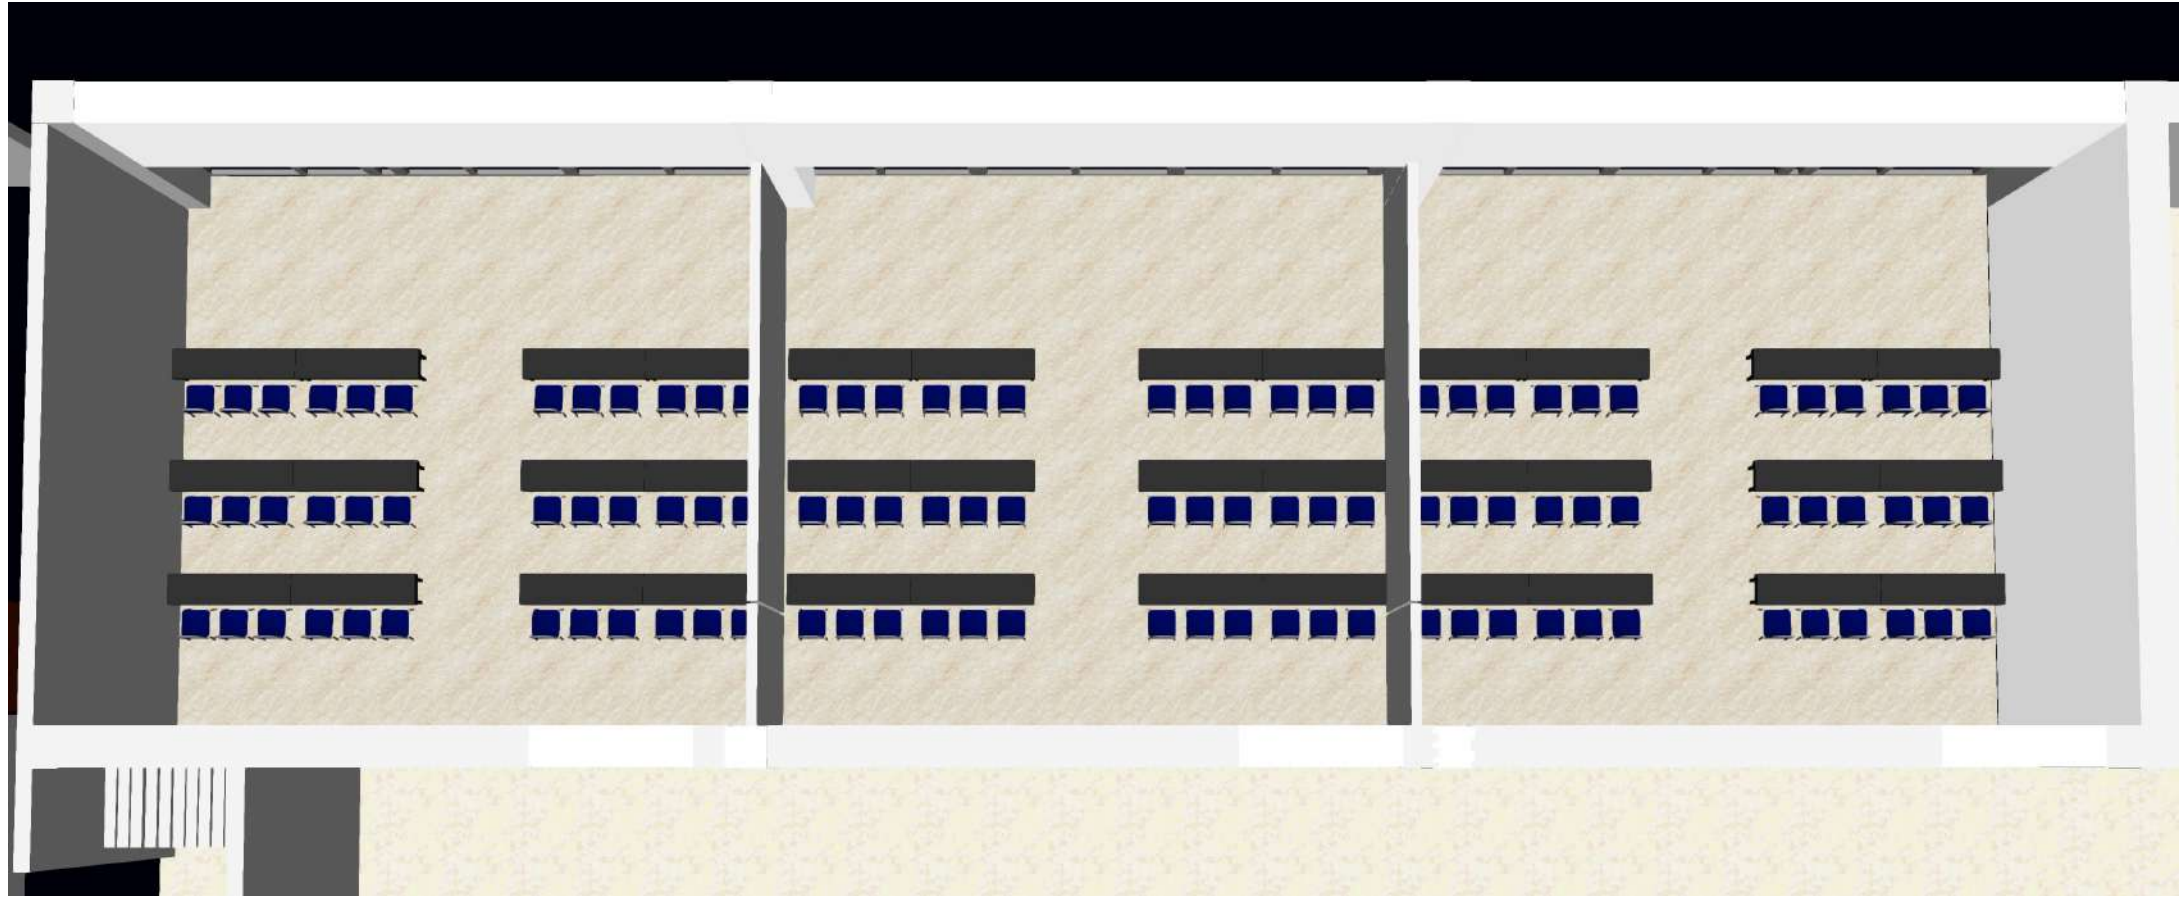

Banquet / Aqua 1, Aqua 2, Aqua 3

Table type: 65in (1.65m) rounds
Units: 4 rounds, 10 seats each
Distance/ chairs: 2ft 4in. (0.71m)
Set up for: 40 pax

Banquet / Aqua 1, Aqua 2, Aqua 3

Table type: 65in (1.65m) rounds
Units: 4 rounds, 10 seats each
**Distance/
chairs:** 2ft 4in. (0.71m)
Set up for: 40 pax

Classroom / Aqua break outs	
Table type:	6 ft x 18 in (1.82m x 0.45m) table
Units:	42 tables, 3 seats each
Distance / tables:	3ft 8in. (1.12m)
Set up for:	126 pax

Classroom / Aqua break outs

Table type: 6 ft x 18 in (1.82m x 0.45m)
table
Units: 42 tables, 3 seats each
**Distance /
tables:** 3ft 8in. (1.12m)
Set up for: 126 pax

Classroom / Aqua 1, Aqua 2, Aqua 3	
Table type:	6 ft x 18 in (1.82m x 0.45m) table
Units:	12 tables, 3 seats each
Distance / tables:	5ft 11in. (1.55m)
Set up for:	36 pax

Classroom / Aqua 1, Aqua 2, Aqua 3

Table type: 6 ft x 18 in (1.82m x 0.45m)
table
Units: 12 tables, 3 seats each
**Distance /
tables:** 5ft 11in. (1.55m)
Set up for: 36 pax

Theatre / Aqua break outs

Seat type: Banquet chair

Units: 250 chairs