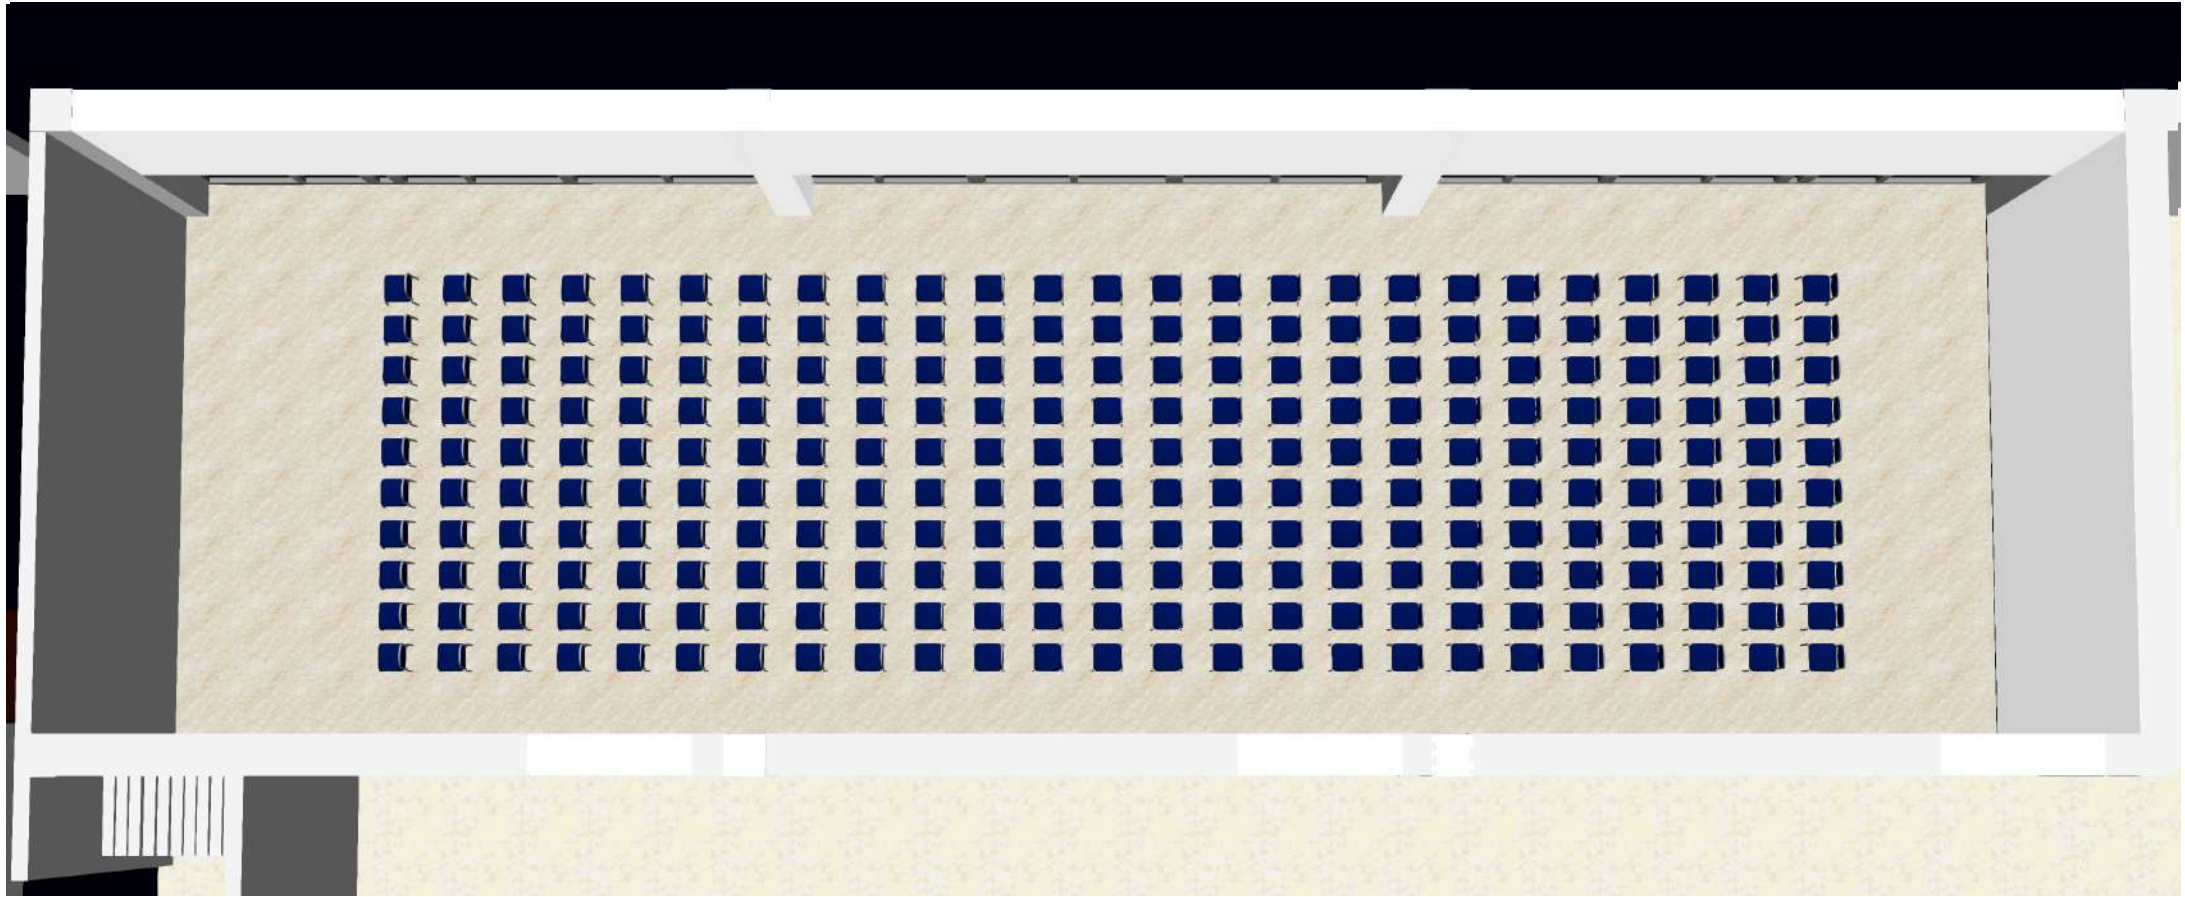

Theatre / Aqua break outs

Seat type: Banquet chair

Units: 250 chairs

Set up for: 250 pax