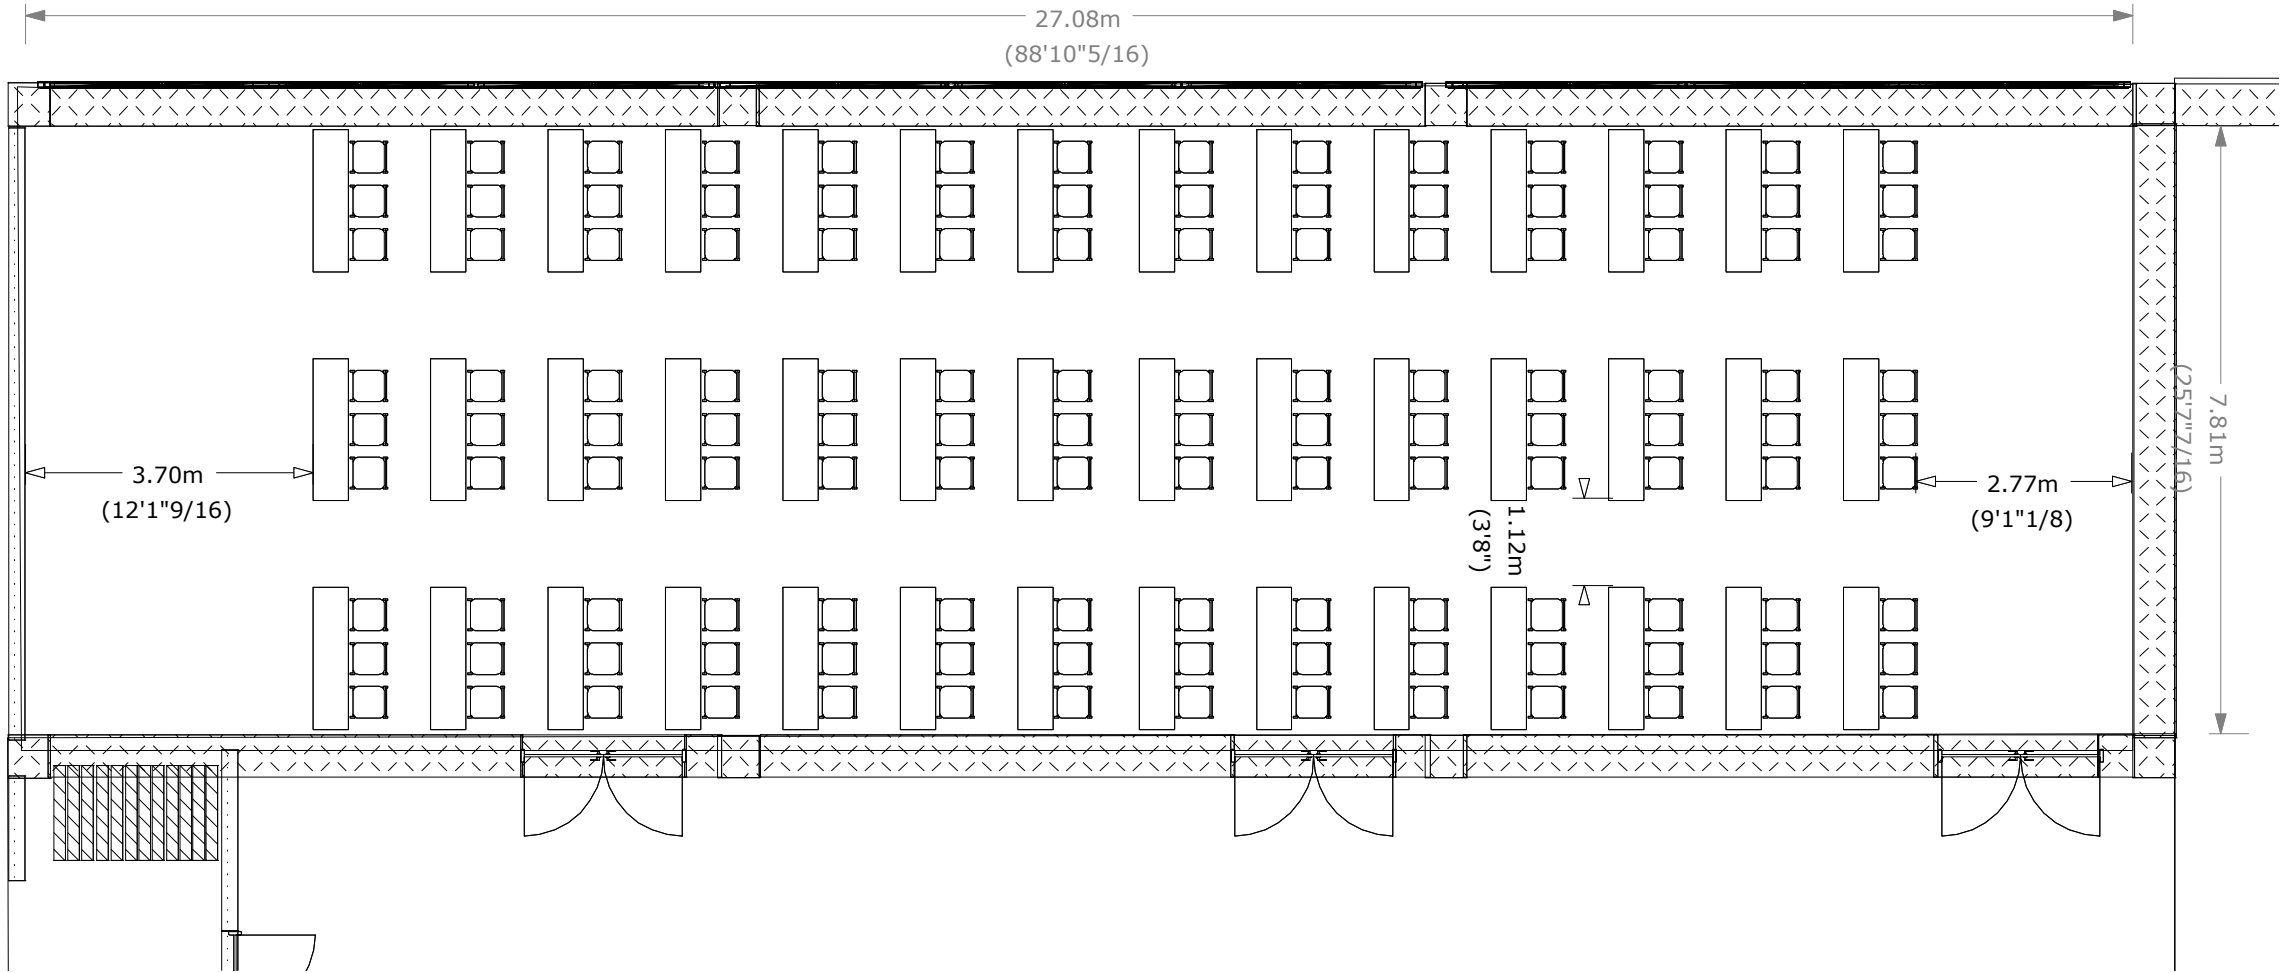

Banquet / Aqua break outs	
Table type:	65in (1.65m) rounds
Units:	14 rounds, 10 seats each
Distance / chairs:	2ft 7in. (0.80m)
Set up for:	140 pax

Banquet / Aqua break outs

Table type: 65in (1.65m) rounds
Units: 14 rounds, 10 seats each
Distance / chairs: 2ft 7in. (0.80m)
Set up for: 140 pax

Banquet / Aqua 1, Aqua 2, Aqua 3

Table type: 65in (1.65m) rounds
Units: 4 rounds, 10 seats each
Distance/ chairs: 2ft 4in. (0.71m)
Set up for: 40 pax

Banquet / Aqua 1, Aqua 2, Aqua 3

Table type: 65in (1.65m) rounds
Units: 4 rounds, 10 seats each
**Distance/
chairs:** 2ft 4in. (0.71m)
Set up for: 40 pax

Table type: 6 ft x 18 in (1.82m x 0.45m)
table
Units: 12 tables, 3 seats each
**Distance /
tables:** 5ft 11in. (1.55m)
Set up for: 36 pax

Theatre / Aqua break outs

Seat type: Banquet chair

Units: 250 chairs