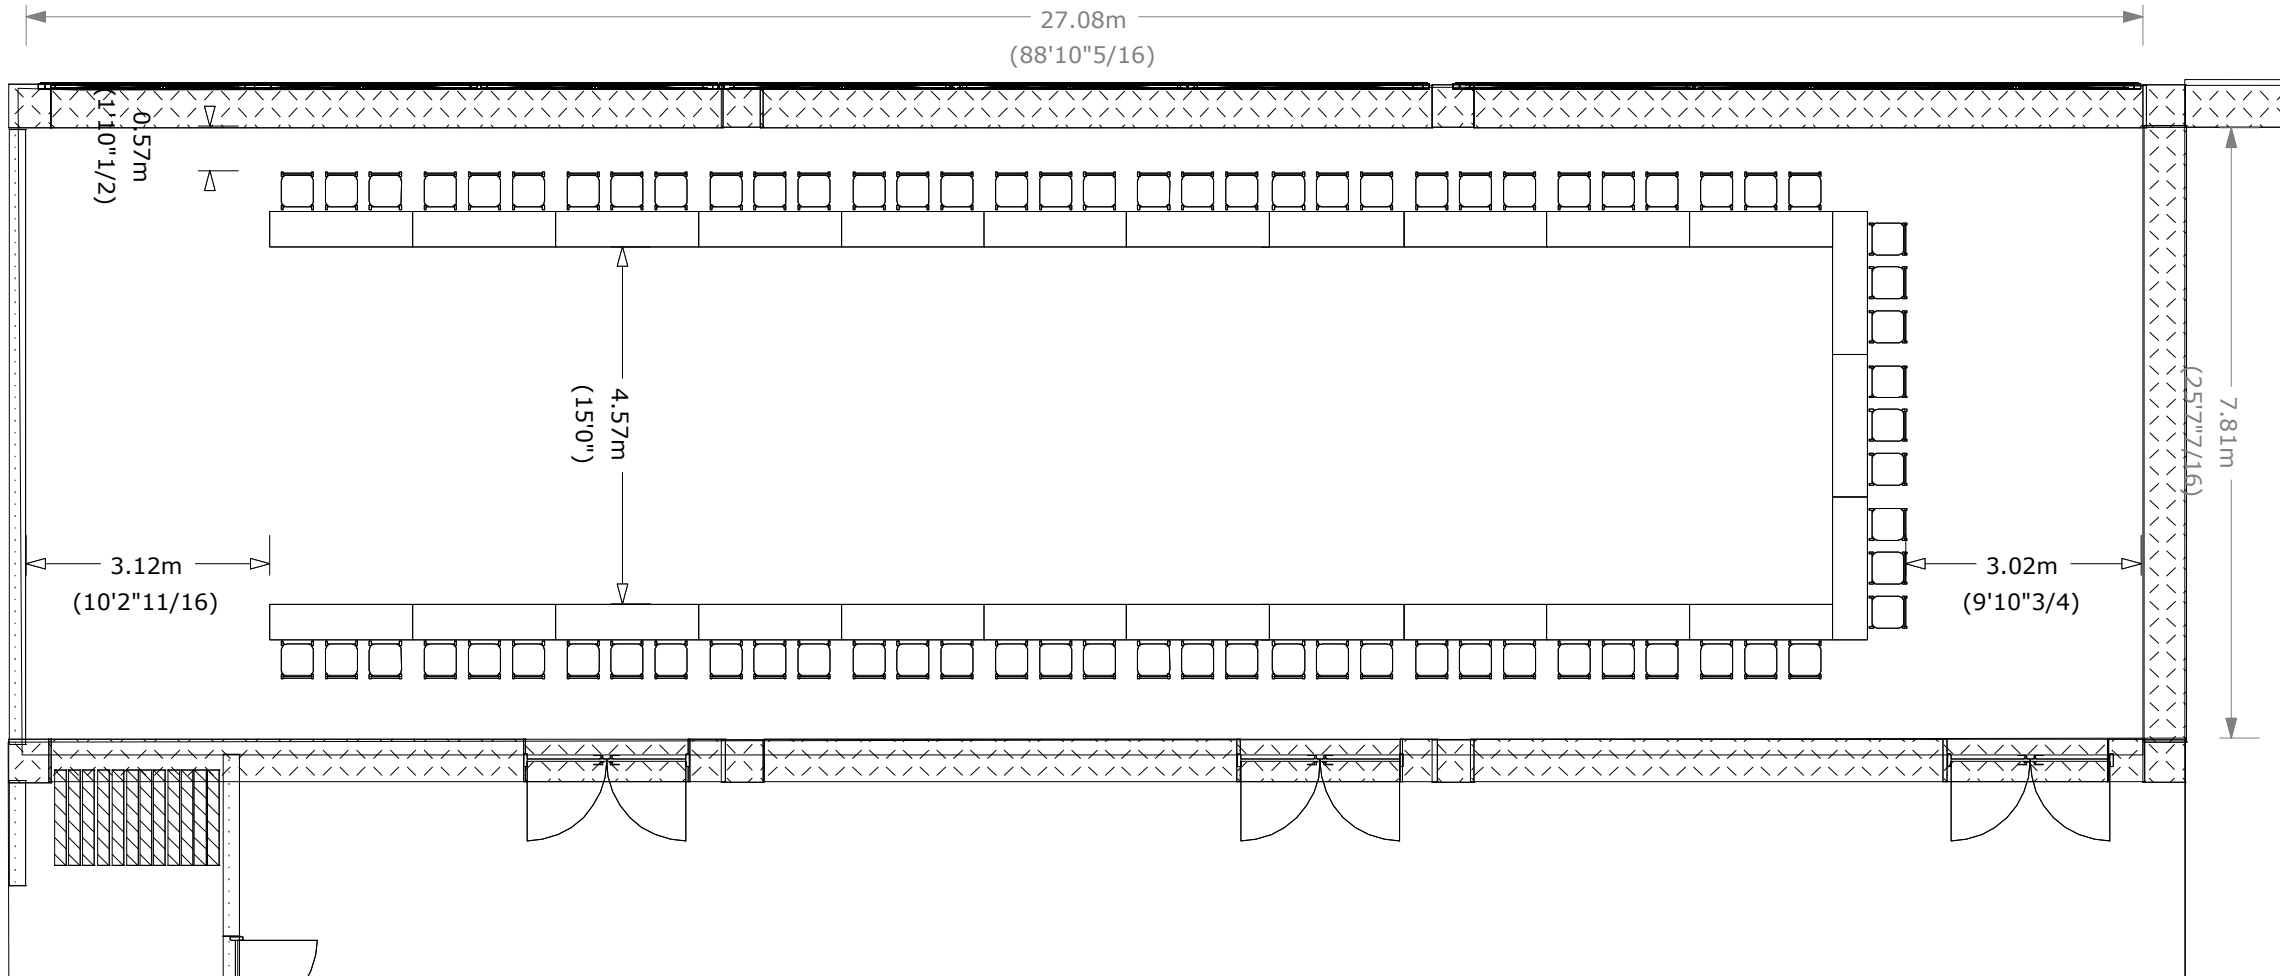

Table type: 6 ft x 18 in (1.82m x 0.45m)
table
Units: 12 tables, 3 seats each
**Distance /
tables:** 5ft 11in. (1.55m)
Set up for: 36 pax

Theatre / Aqua break outs

Seat type: Banquet chair

Units: 250 chairs

Set up for: 66 pax

Theatre / Aqua 1, Aqua 2, Aqua 3

Seat type: Banquet chair

Units: 66 chairs

Set up for: 66 pax

U-Shape / Aqua break outs

Table type: 6 ft x 18 in (1.82m x 0.45m)
table

Units: 25 tables, 3 seats each

Set up for: 75 pax

U-Shape / Aqua break outs

Table type: 6 ft x 18 in (1.82m x 0.45m)
table

Units: 25 tables, 3 seats each

Set up for: 75 pax

U-Shape / Aqua 1, Aqua 2, Aqua 3

Table type: 6 ft x 18 in (1.82m x 0.45m)
table

Units: 9 tables, 3 seats each

Set up for: 27 pax

U-Shape / Aqua 1, Aqua 2, Aqua 3

Table type: 6 ft x 18 in (1.82m x 0.45m)
table

Units: 9 tables, 3 seats each

Set up for: 27 pax