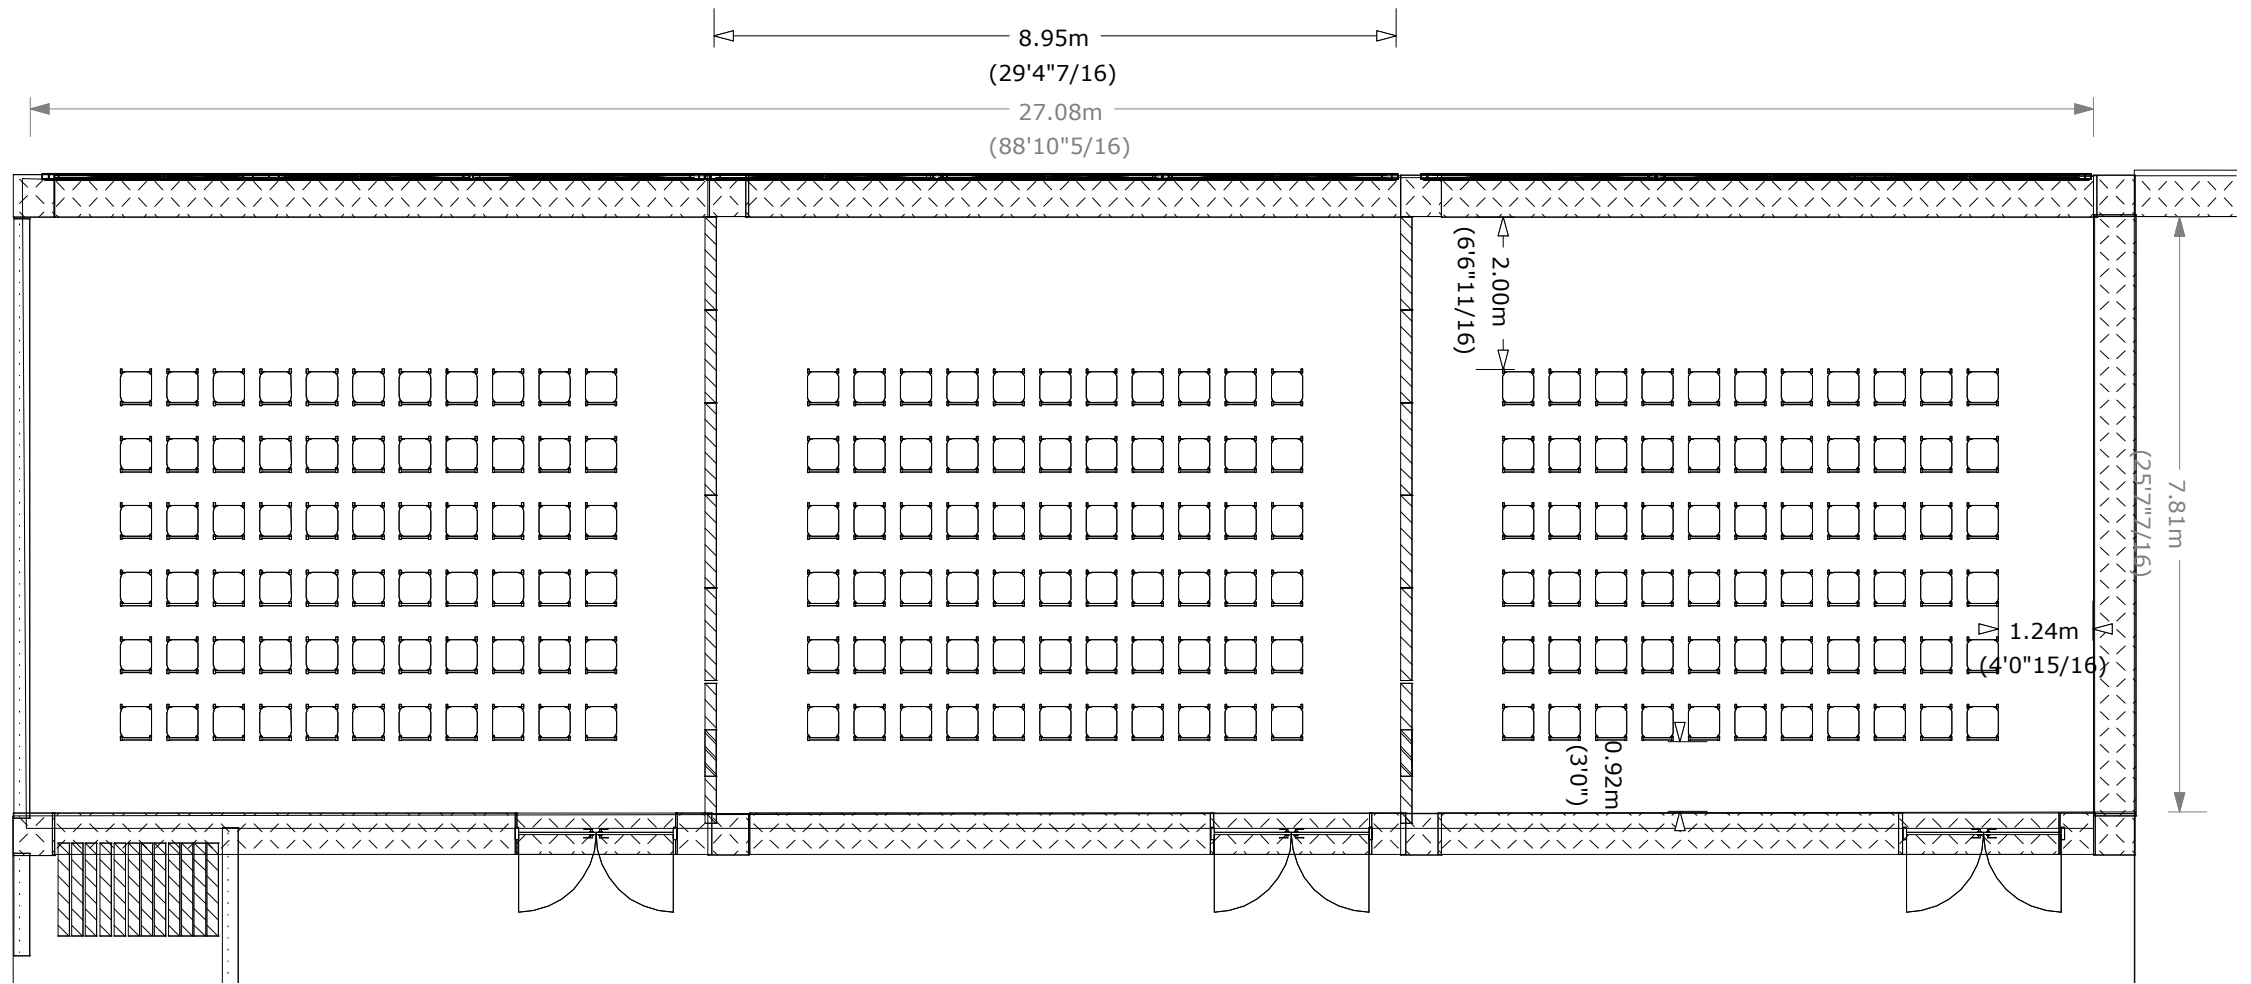

Table type: 6 ft x 18 in (1.82m x 0.45m)
table
Units: 12 tables, 3 seats each
**Distance /
tables:** 5ft 11in. (1.55m)
Set up for: 36 pax

Theatre / Aqua break outs

Seat type: Banquet chair

Units: 250 chairs

Set up for: 250 pax

Theatre / Aqua break outs

Seat type: Banquet chair

Units: 250 chairs

Set up for: 250 pax

Theatre / Aqua 1, Aqua 2, Aqua 3

Seat type: Banquet chair

Units: 66 chairs

Set up for: 66 pax

Theatre / Aqua 1, Aqua 2, Aqua 3

Seat type: Banquet chair

Units: 66 chairs

Set up for: 66 pax

U-Shape / Aqua break outs

Table type: 6 ft x 18 in (1.82m x 0.45m)
table

Units: 25 tables, 3 seats each

Set up for: 75 pax

U-Shape / Aqua break outs

Table type: 6 ft x 18 in (1.82m x 0.45m)
table

Units: 25 tables, 3 seats each

Set up for: 75 pax

U-Shape / Aqua 1, Aqua 2, Aqua 3

Table type: 6 ft x 18 in (1.82m x 0.45m)
table