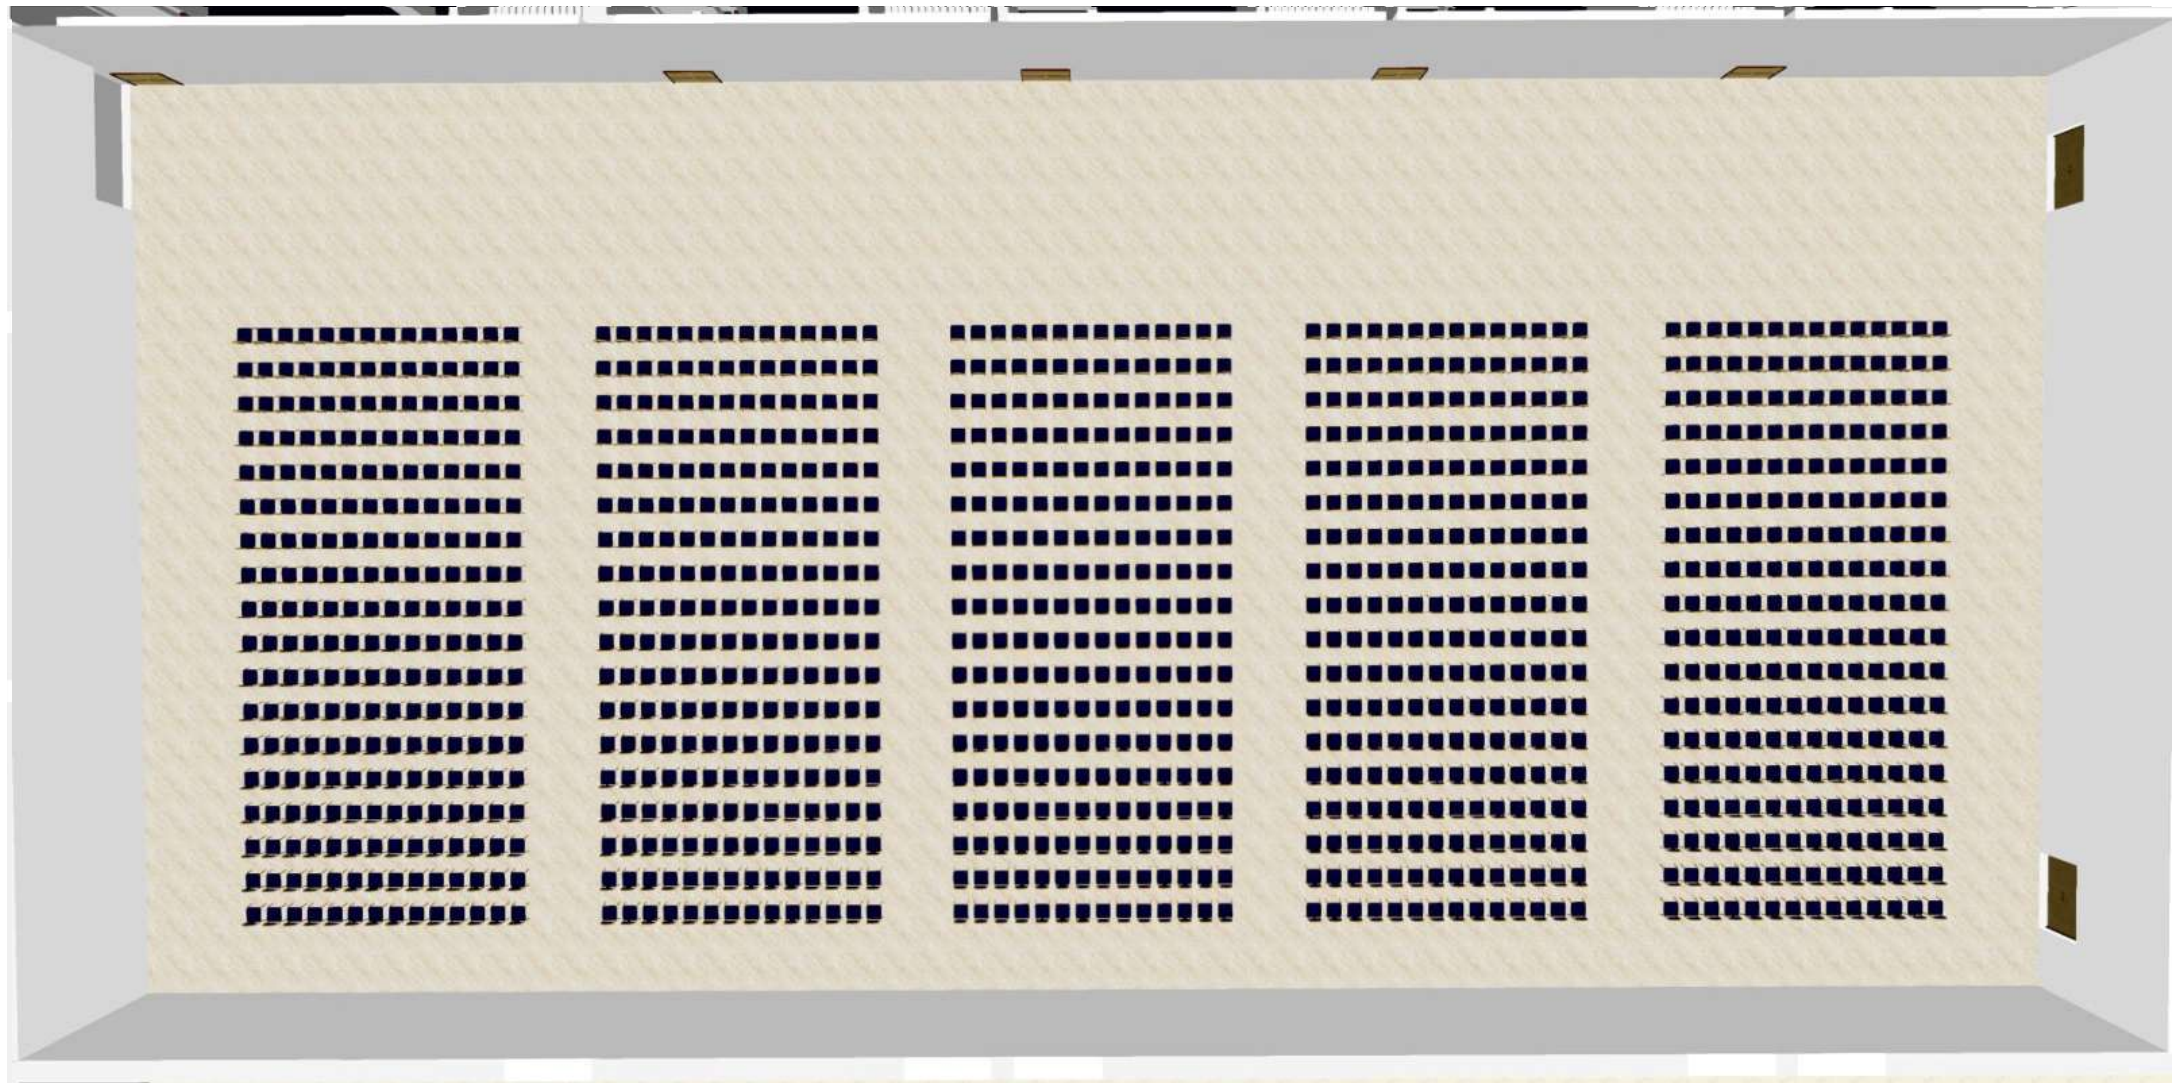

Teatre / Aqua Ballroom

Seat type: Banquet chair

Units: 1045 Chairs

Set up for: 1045 pax