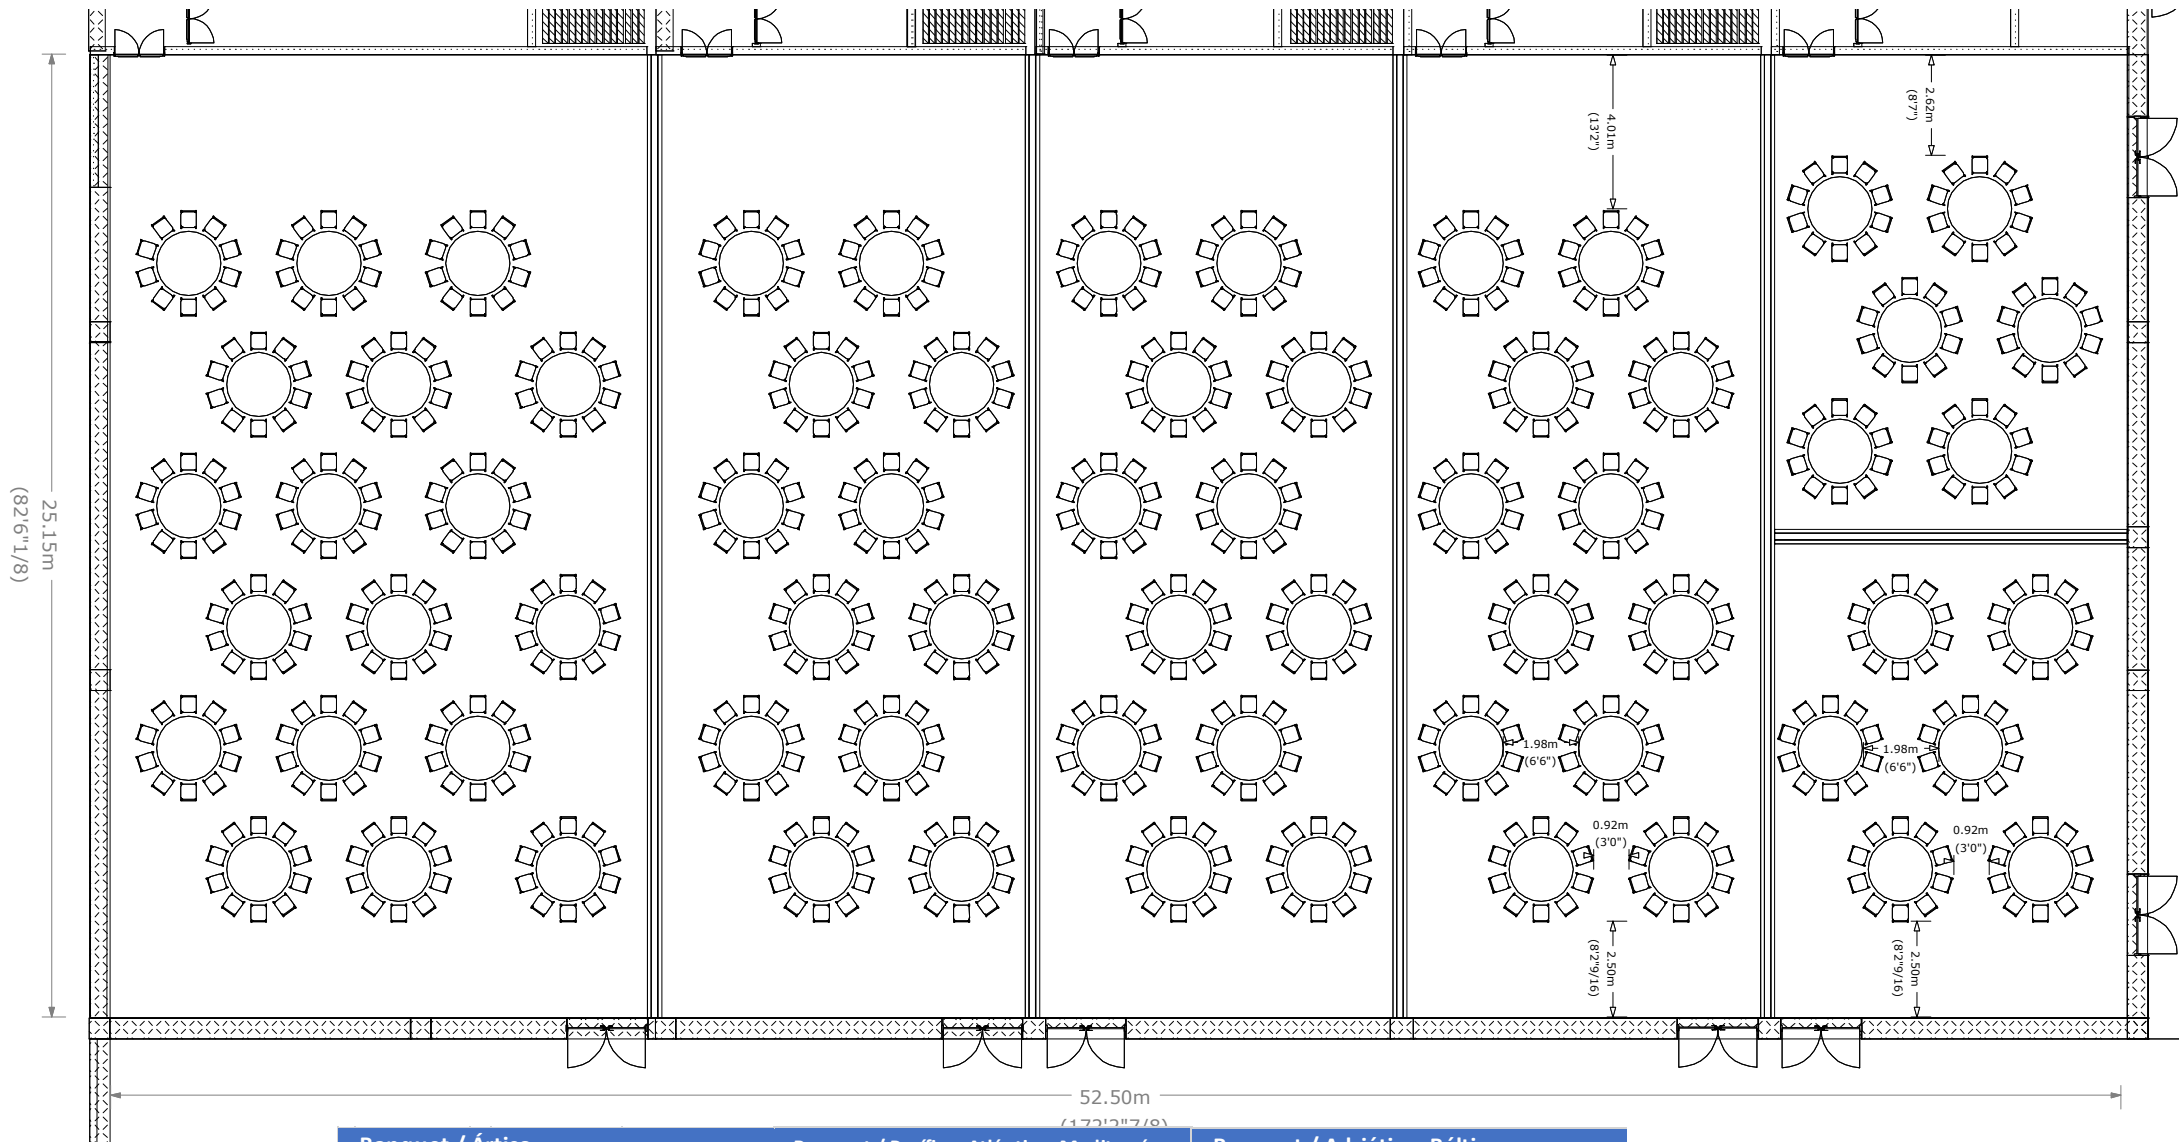

2024 Live Aqua Convention Center

Meeting Room Capacity, Aqua Ballroom

SALÓN/MEETING ROOM	Area (Sq. Meters)	Area (Sq. Feet)	Height (Meters)	Height (Feet)	Dimensions (meters)	Dimensions (feet)	Banquet/ Banquete	Classroom/ Escuela	Theatre/ Auditorio	U-Shape/ Herradura
Aqua Ballroom	1320.375	14,211.52	7	22.96	52.5 x 25.15	172.24 x 82.51	810	726	1045	NA
Ártico	355.87	3,830.11	7	22.96	25.15 x 14.15	82.51 x 46.42	180	198	304	66
Pacífico	230.88	2,484.38	7	22.96	25.15 x 9.18	82.51 x 30.11	120	132	209	60
Atlántico	238.17	2,562.76	7	22.96	25.15 x 9.47	82.51 x 31.06	120	132	209	60
Mediterráneo	238.171	2,562.76	7	22.96	25.15 x 9.47	82.51 x 31.06	120	132	209	60
Adriático + Báltico	234.15	2,519.86	7	22.96	25.15 x 9.31	82.51 x 30.54	120	132	209	60
Adriático	116.19	1,250.31	7	22.96	12.48 x 9.31	40.94 x 30.54	60	60	99	36
Báltico	116.19	1,250.31	7	22.96	12.48 x 9.31	40.94 x 30.54	60	60	99	36
Foyer	466.98	4,766.89	3	10	73.83 x 6	242.22 x 19.68	NA	NA	NA	NA
Caribe (board room)	13.53	145.59	2.8	9.18	3.89 x 3.48	12.76 x 11.41	NA	NA	NA	NA

25.15m
(82'6 1/8)

27.08m
(88'10 5/16)

52.50m
(172'2 7/8)

7.81m
(25'7 7/16)

Banquet / Aqua Ballroom	
Table type:	65in (1.65m) rounds
Units:	81 rounds, 10 seats each
Distance between chairs:	2ft 10 in. (0.88m)
Set up for:	810 pax

Banquet / Aqua Ballroom

Table type: 65in (1.65m) rounds
Units: 81 rounds, 10 seats each
Distance between chairs: 2ft 10 in. (0.88m)
Set up for: 810 pax

Banquet / Ártico

Table type: 65in (1.65m) rounds
Units: 18 rounds, 10 seats each
Distance / chairs: 3ft . (0.92m)
Set up for: 180 pax