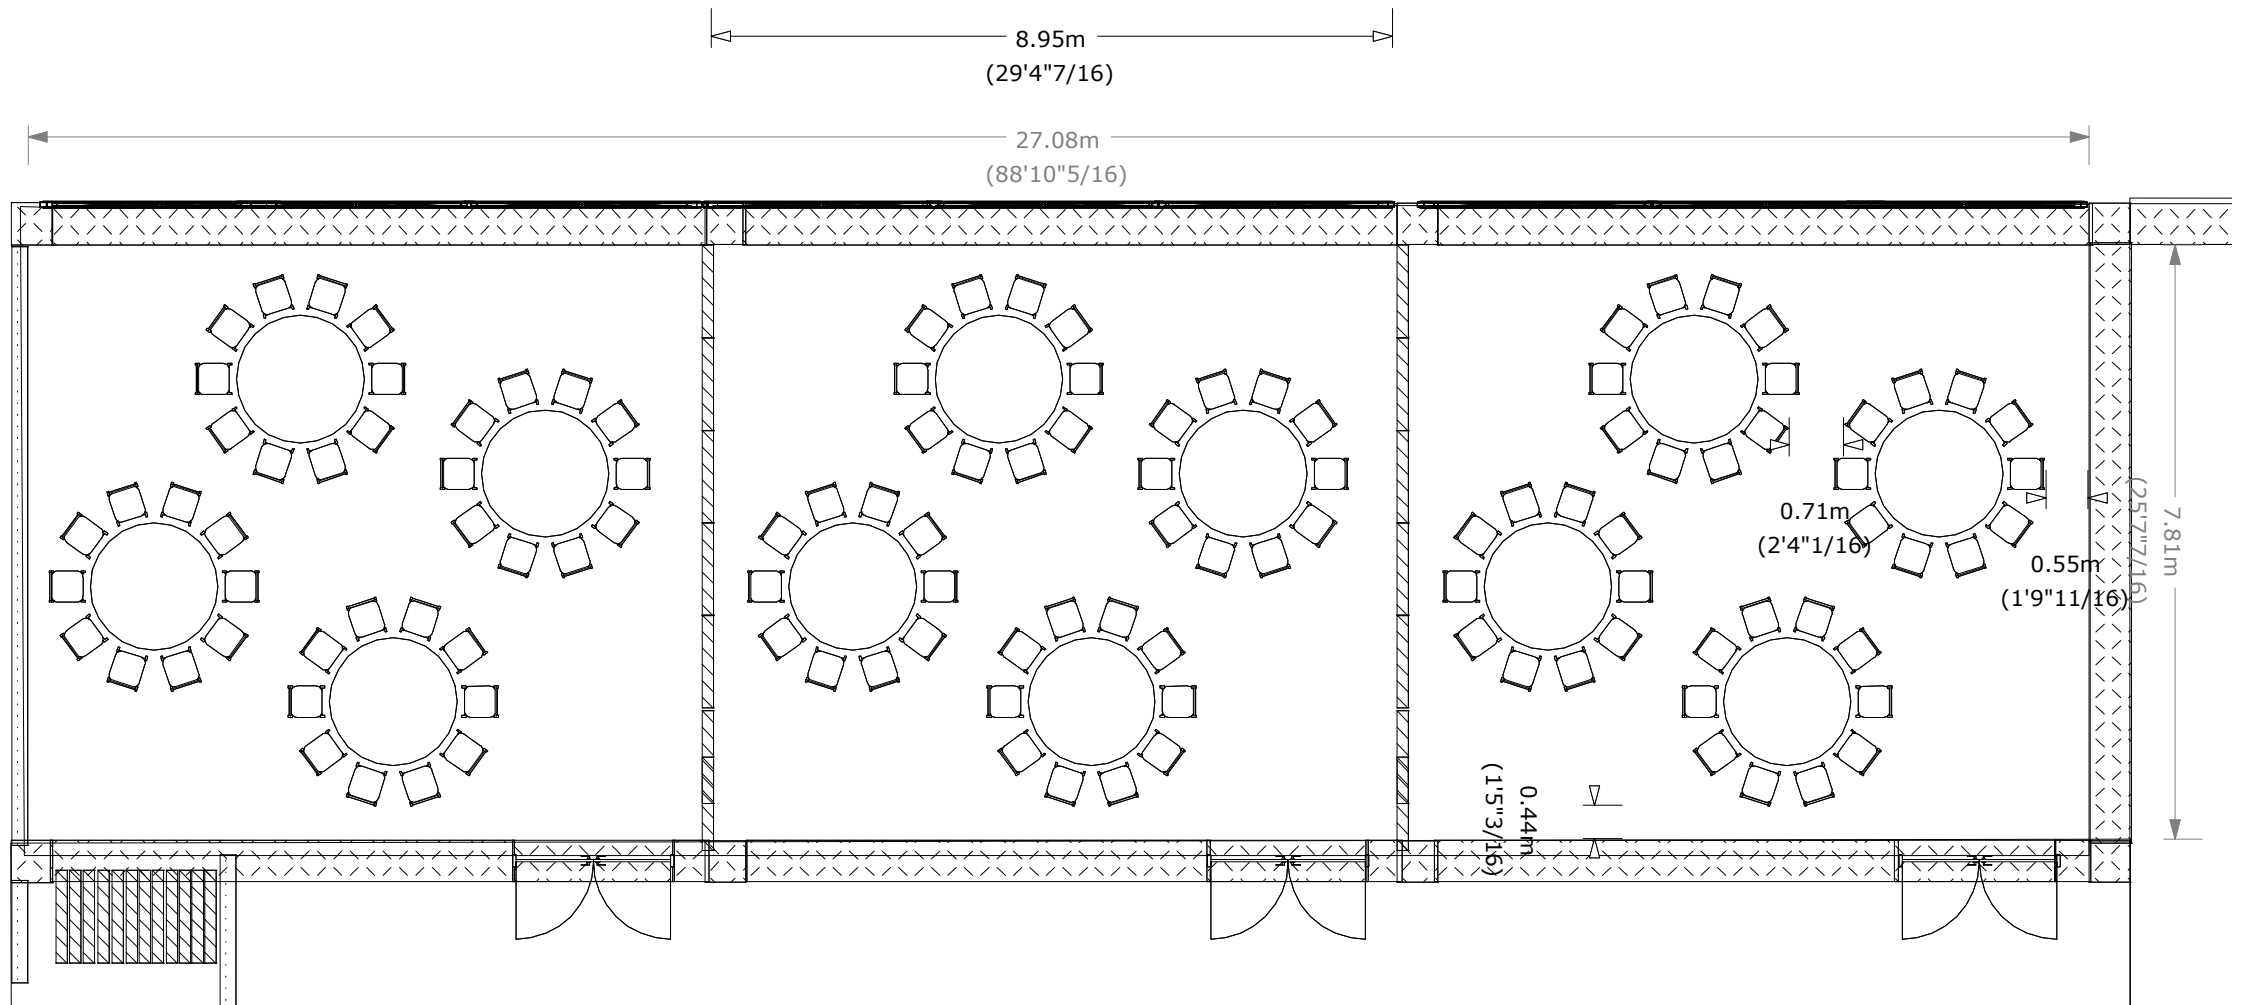

U-Shape / Ártico	U-Shape / Pacífico, Atlántico, Mediterráneo	U-Shape / Adriático, Báltico
Table type: 6 ft x 18 in (1.82m x 0.45m) table	Table type: 6 ft x 18 in (1.82m x 0.45m) table	Table type: 6 ft x 18 in (1.82m x 0.45m) table
Units: 22 tables, 3 seats each	Units: 20 tables, 3 seats each	Units: 12 tables, 3 seats each
Set up for: 66 pax	Set up for: 60 pax	Set up for: 36 pax

Banquet / Aqua break outs	
Table type:	65in (1.65m) rounds
Units:	14 rounds, 10 seats each
Distance / chairs:	2ft 7in. (0.80m)
Set up for:	140 pax

Banquet / Aqua break outs

Table type: 65in (1.65m) rounds
Units: 14 rounds, 10 seats each
Distance / chairs: 2ft 7in. (0.80m)
Set up for: 140 pax

Banquet / Aqua 1, Aqua 2, Aqua 3

Table type: 65in (1.65m) rounds
Units: 4 rounds, 10 seats each
Distance/ chairs: 2ft 4in. (0.71m)
Set up for: 40 pax

Banquet / Aqua 1, Aqua 2, Aqua 3

Table type: 65in (1.65m) rounds
Units: 4 rounds, 10 seats each
**Distance/
chairs:** 2ft 4in. (0.71m)
Set up for: 40 pax

Table type: 6 ft x 18 in (1.82m x 0.45m)
table
Units: 12 tables, 3 seats each
**Distance /
tables:** 5ft 11in. (1.55m)
Set up for: 36 pax

Theatre / Aqua break outs

Seat type: Banquet chair

Units: 250 chairs