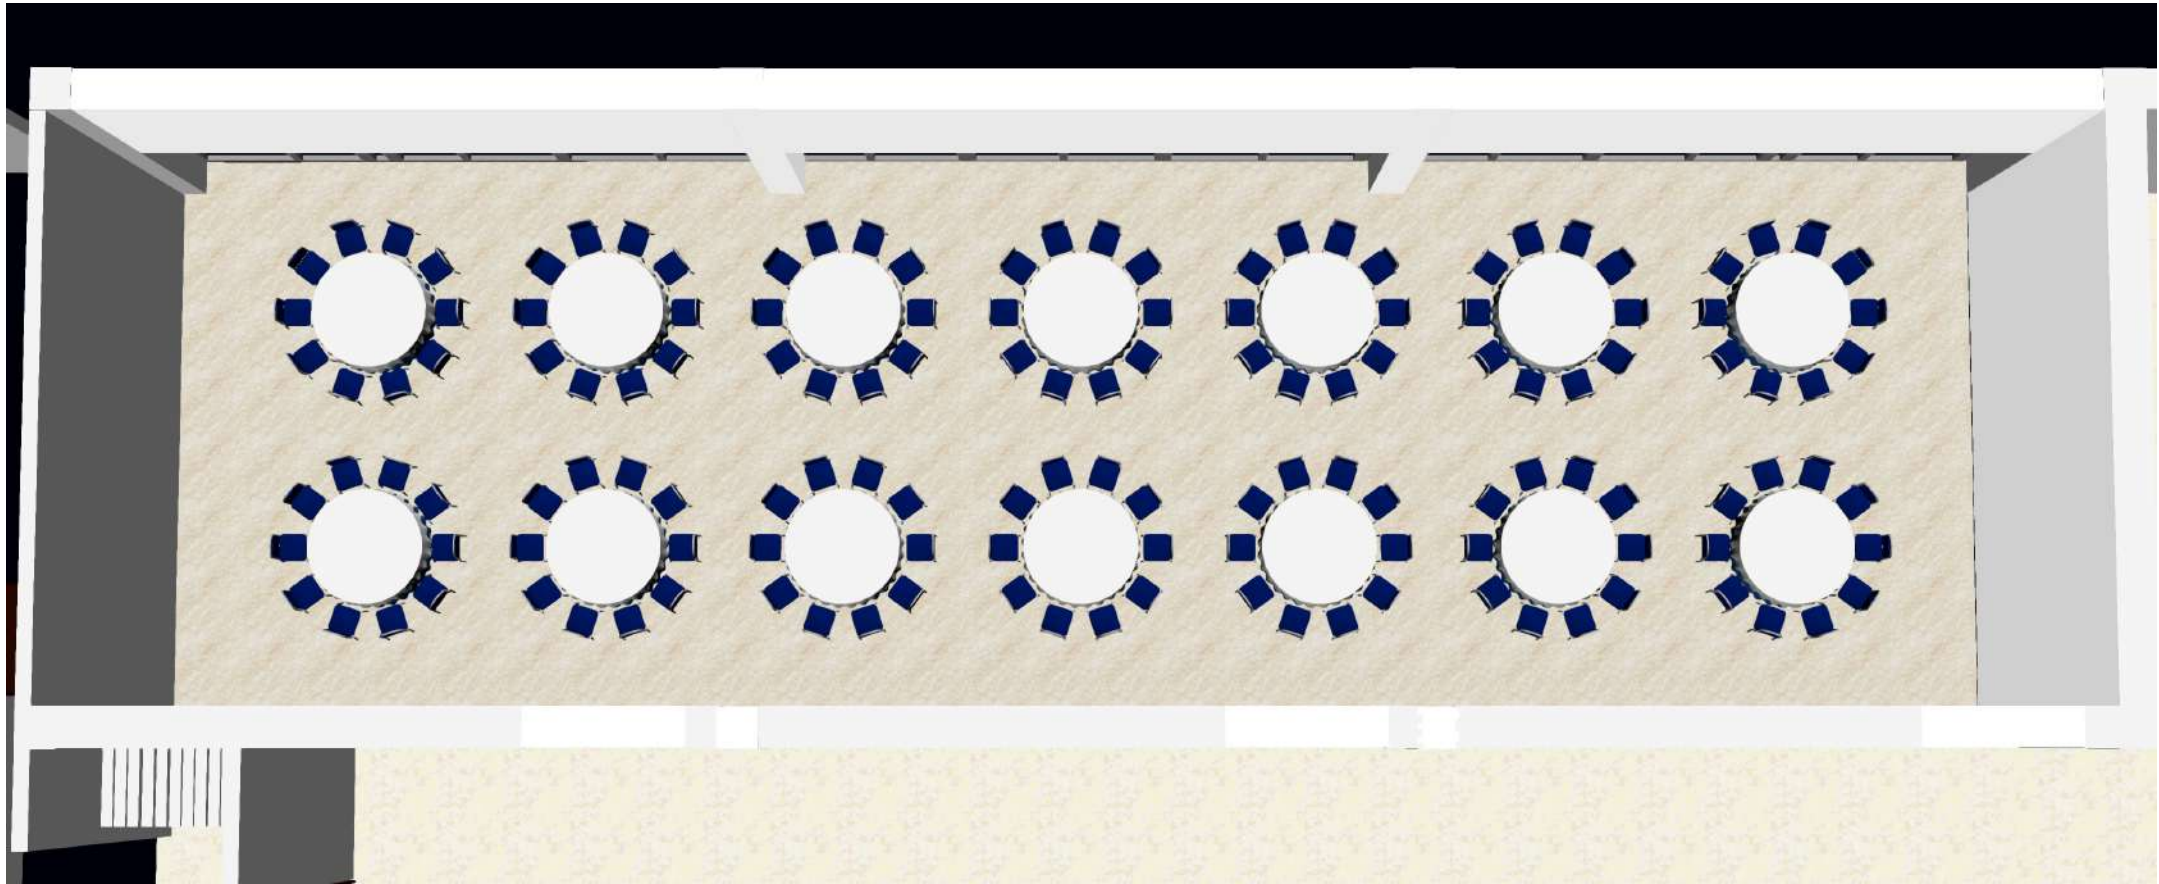

Banquet / Aqua break outs	
Table type:	65in (1.65m) rounds
Units:	14 rounds, 10 seats each
Distance / chairs:	2ft 7in. (0.80m)
Set up for:	140 pax

Banquet / Aqua break outs

Table type: 65in (1.65m) rounds
Units: 14 rounds, 10 seats each
Distance / chairs: 2ft 7in. (0.80m)
Set up for: 140 pax

Banquet / Aqua 1, Aqua 2, Aqua 3

Table type: 65in (1.65m) rounds
Units: 4 rounds, 10 seats each
Distance/ chairs: 2ft 4in. (0.71m)
Set up for: 40 pax

Banquet / Aqua 1, Aqua 2, Aqua 3

Table type: 65in (1.65m) rounds
Units: 4 rounds, 10 seats each
**Distance/
chairs:** 2ft 4in. (0.71m)
Set up for: 40 pax

Table type: 6 ft x 18 in (1.82m x 0.45m)
table
Units: 12 tables, 3 seats each
**Distance /
tables:** 5ft 11in. (1.55m)
Set up for: 36 pax

Theatre / Aqua break outs

Seat type: Banquet chair

Units: 250 chairs

Set up for: 75 pax

U-Shape / Aqua break outs

Table type: 6 ft x 18 in (1.82m x 0.45m)
table

Units: 25 tables, 3 seats each

Set up for: 75 pax

U-Shape / Aqua 1, Aqua 2, Aqua 3

Table type: 6 ft x 18 in (1.82m x 0.45m)
table