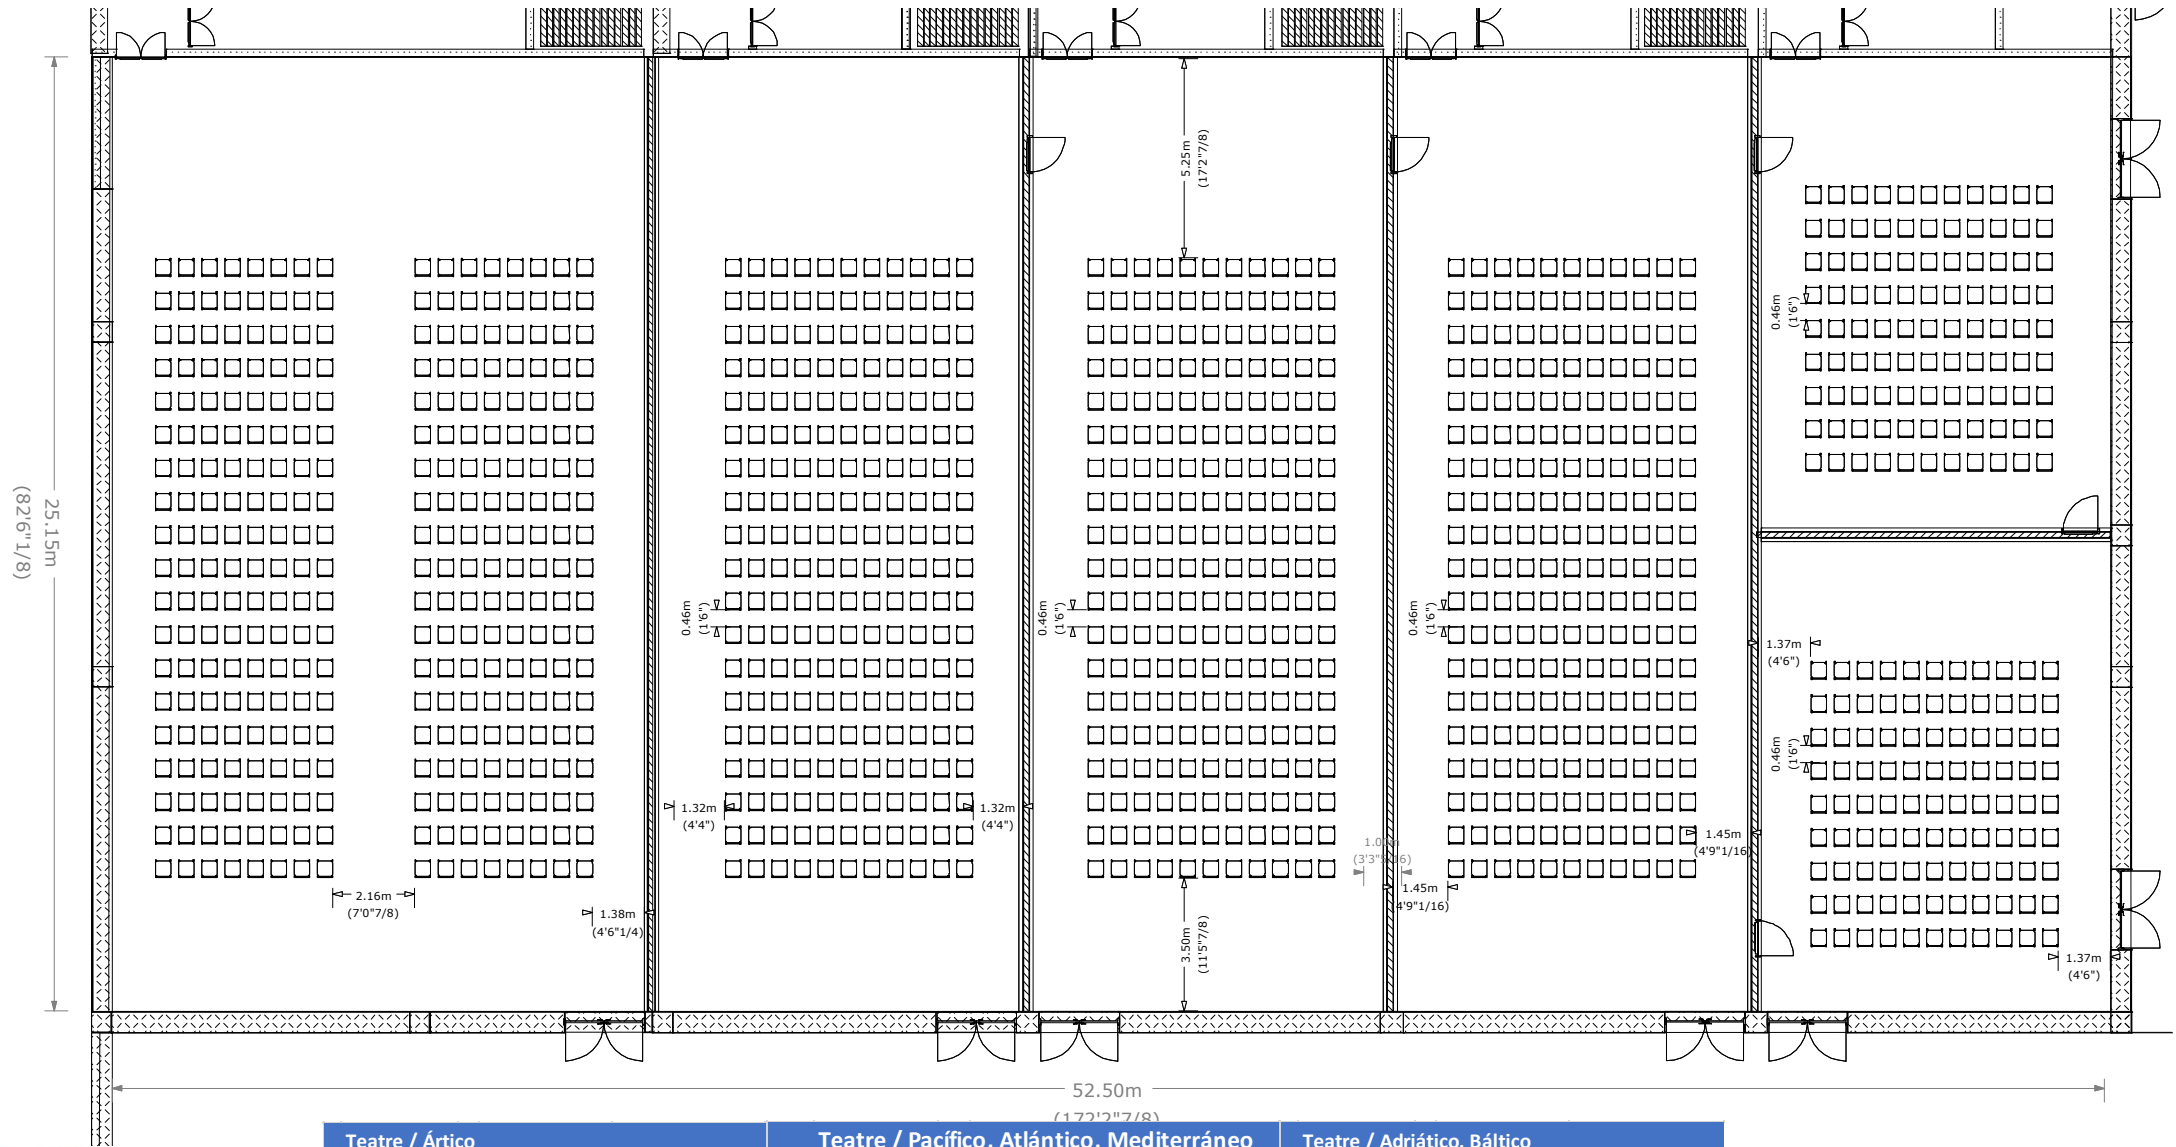

Teatre / Ártico	Teatre / Pacífico, Atlántico, Mediterráneo	Teatre / Adriático, Báltico
Seat type: Banquet chair	Seat type: Banquet chair	Seat type: Banquet chair
Units: 304 chairs	Units: 209 chairs	Units: 99 chairs
Set up for: 304 pax	Set up for: 209 pax	Set up for: 99 pax