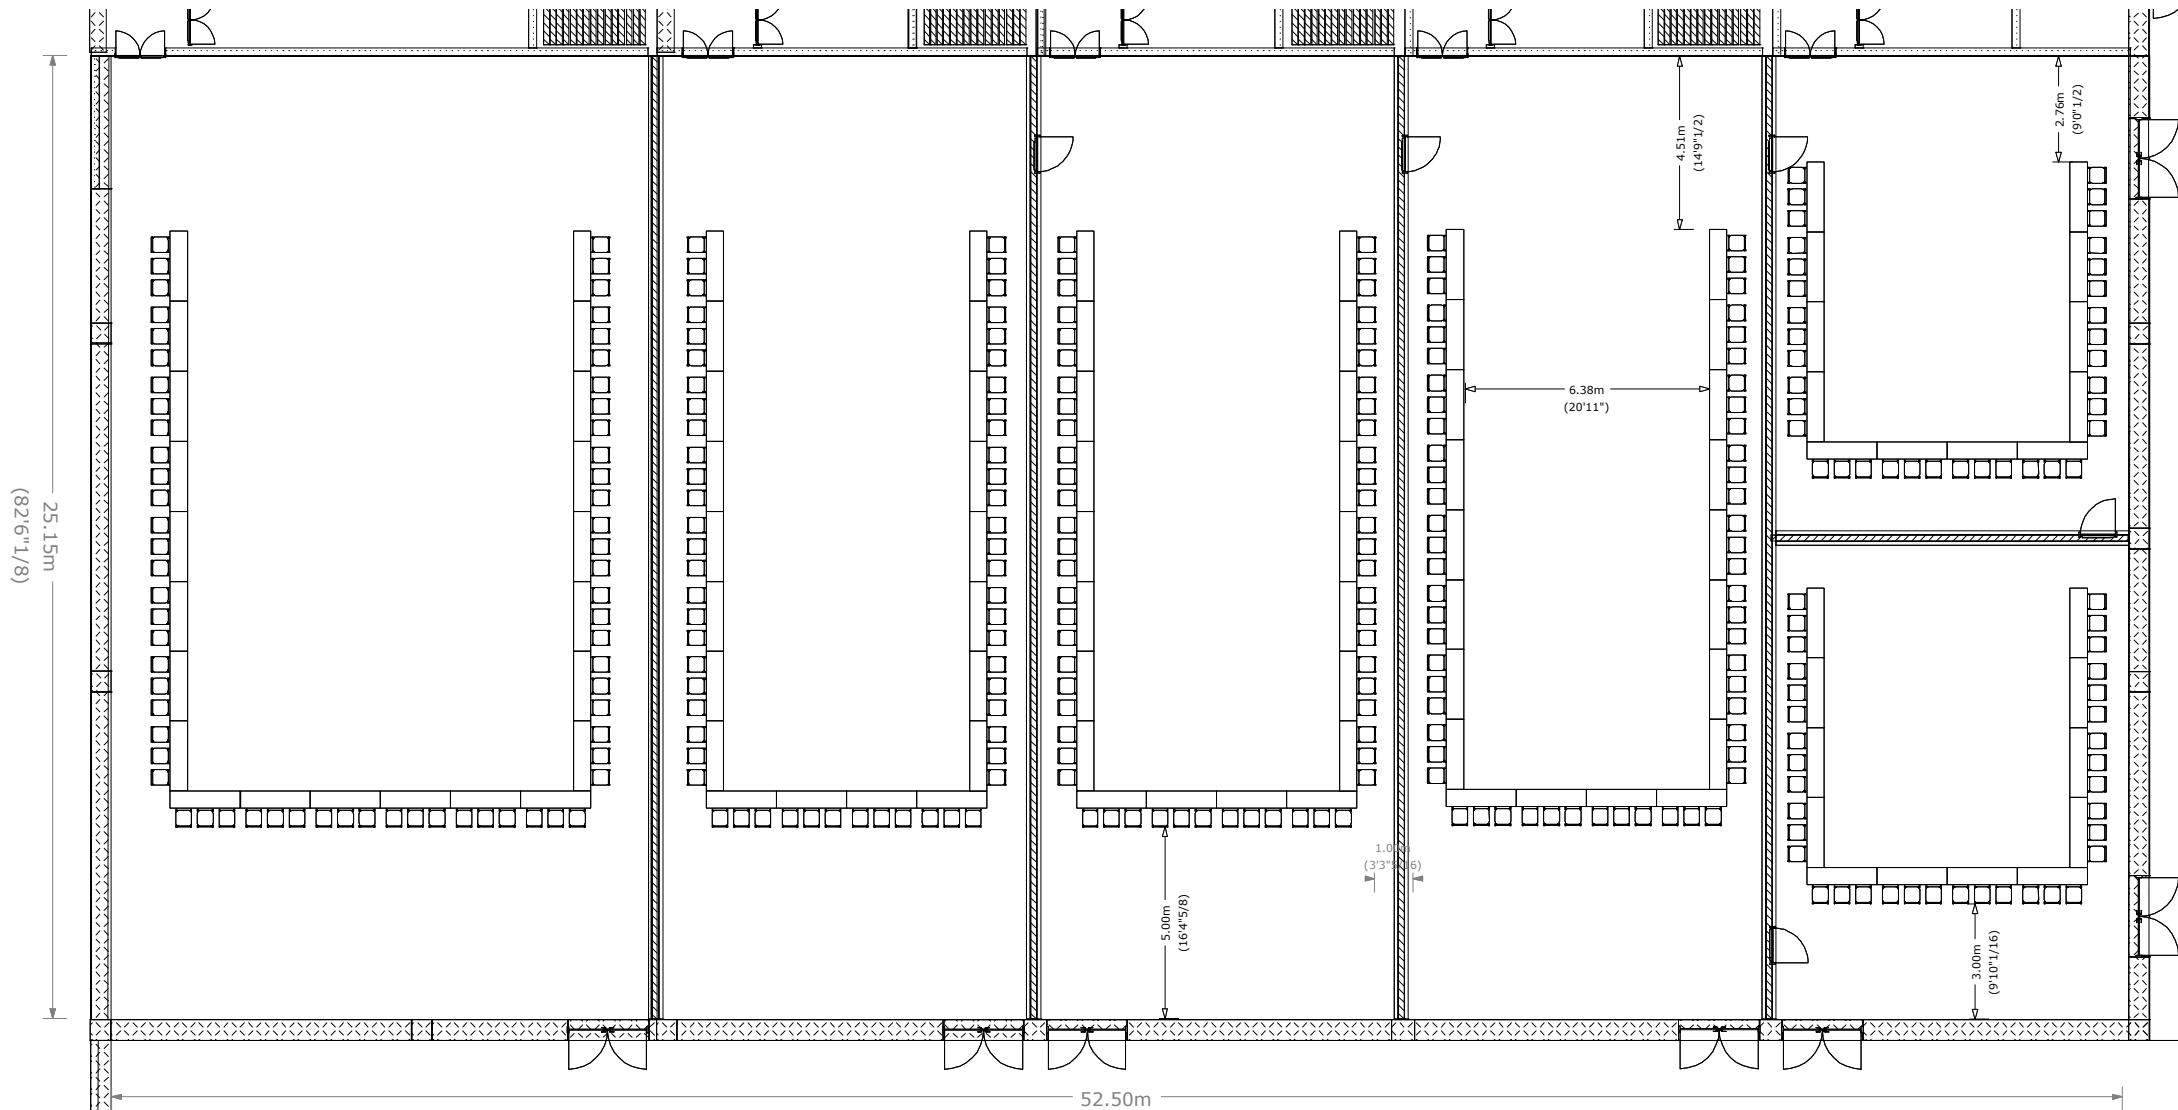

U-Shape / Ártico	U-Shape / Pacífico, Atlántico, Mediterráneo	U-Shape / Adriático, Báltico
Table type: 6 ft x 18 in (1.82m x 0.45m) table	Table type: 6 ft x 18 in (1.82m x 0.45m) table	Table type: 6 ft x 18 in (1.82m x 0.45m) table
Units: 22 tables, 3 seats each	Units: 20 tables, 3 seats each	Units: 12 tables, 3 seats each
Set up for: 66 pax	Set up for: 60 pax	Set up for: 36 pax