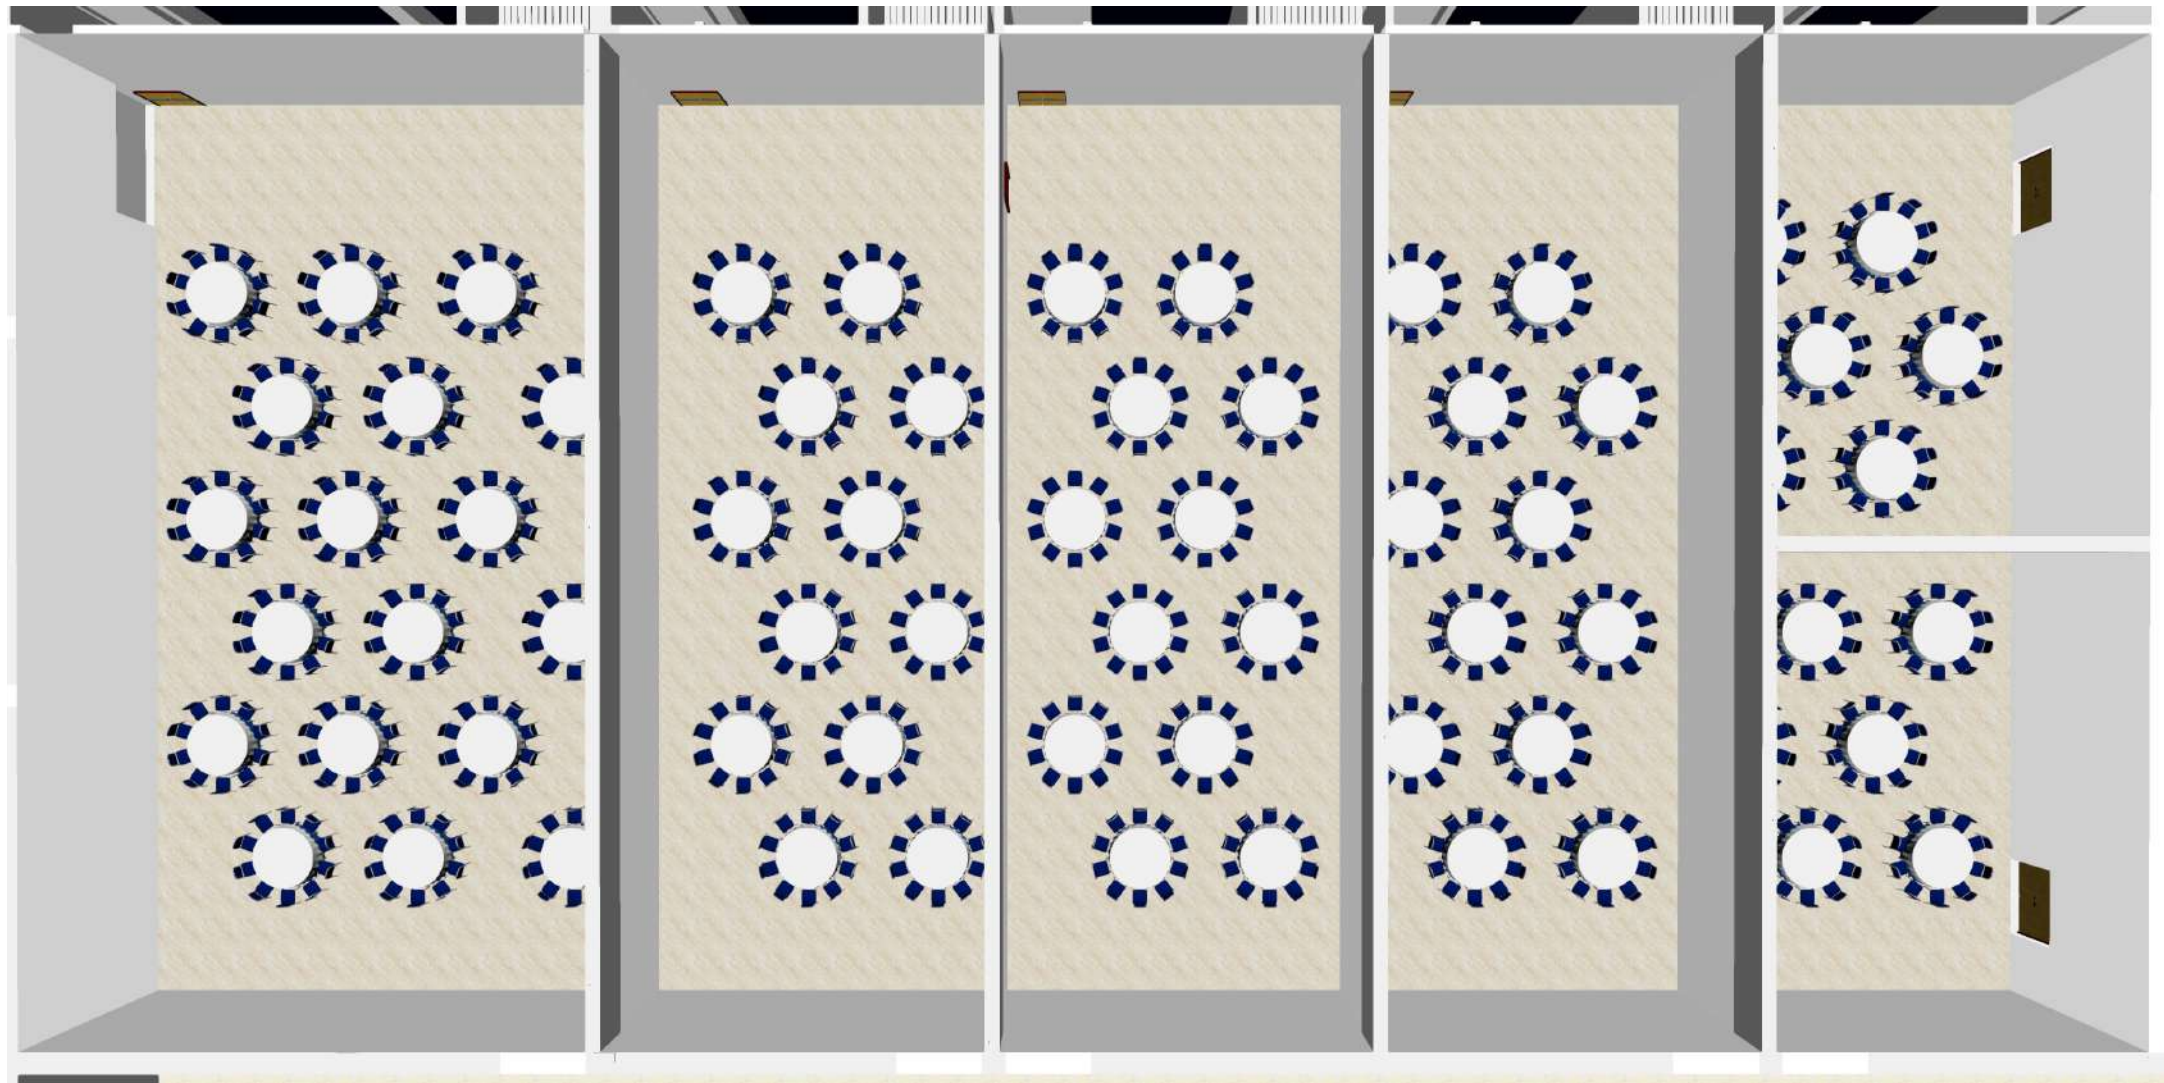

Banquet / Ártico

Table type: 65in (1.65m) rounds
Units: 18 rounds, 10 seats each
Distance / chairs: 3ft . (0.92m)
Set up for: 180 pax

Banquet / Pacífico, Atlántico, Mediterráneo

Table type: 65in (1.65m) rounds
Units: 12 rounds, 10 seats each
Distance/ chairs: 3ft . (92m)
Set up for: 120 pax

Banquet / Adriático, Báltico

Table type: 65in (1.65m) rounds
Units: 6 rounds, 10 seats each
Distance / chairs: 3ft . (92m)
Set up for: 60 pax