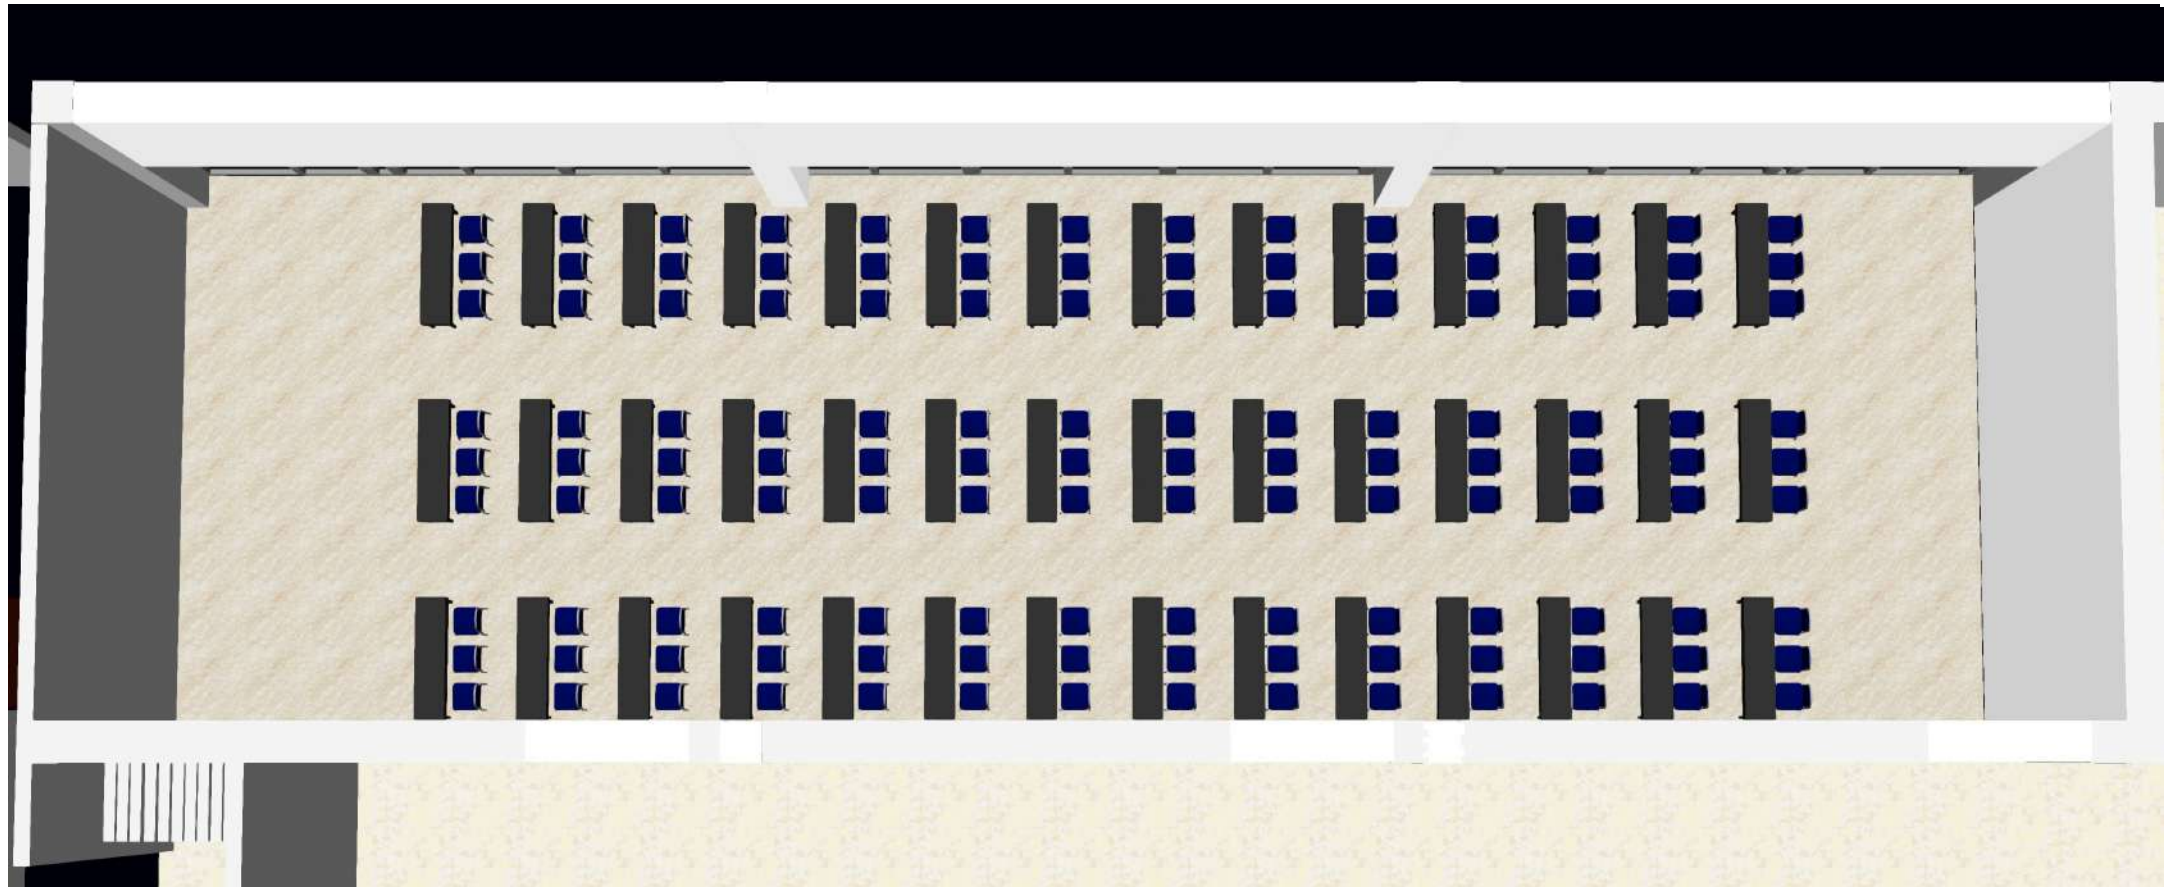

Classroom / Aqua break outs

Table type: 6 ft x 18 in (1.82m x 0.45m)
table
Units: 42 tables, 3 seats each
**Distance /
tables:** 3ft 8in. (1.12m)
Set up for: 126 pax