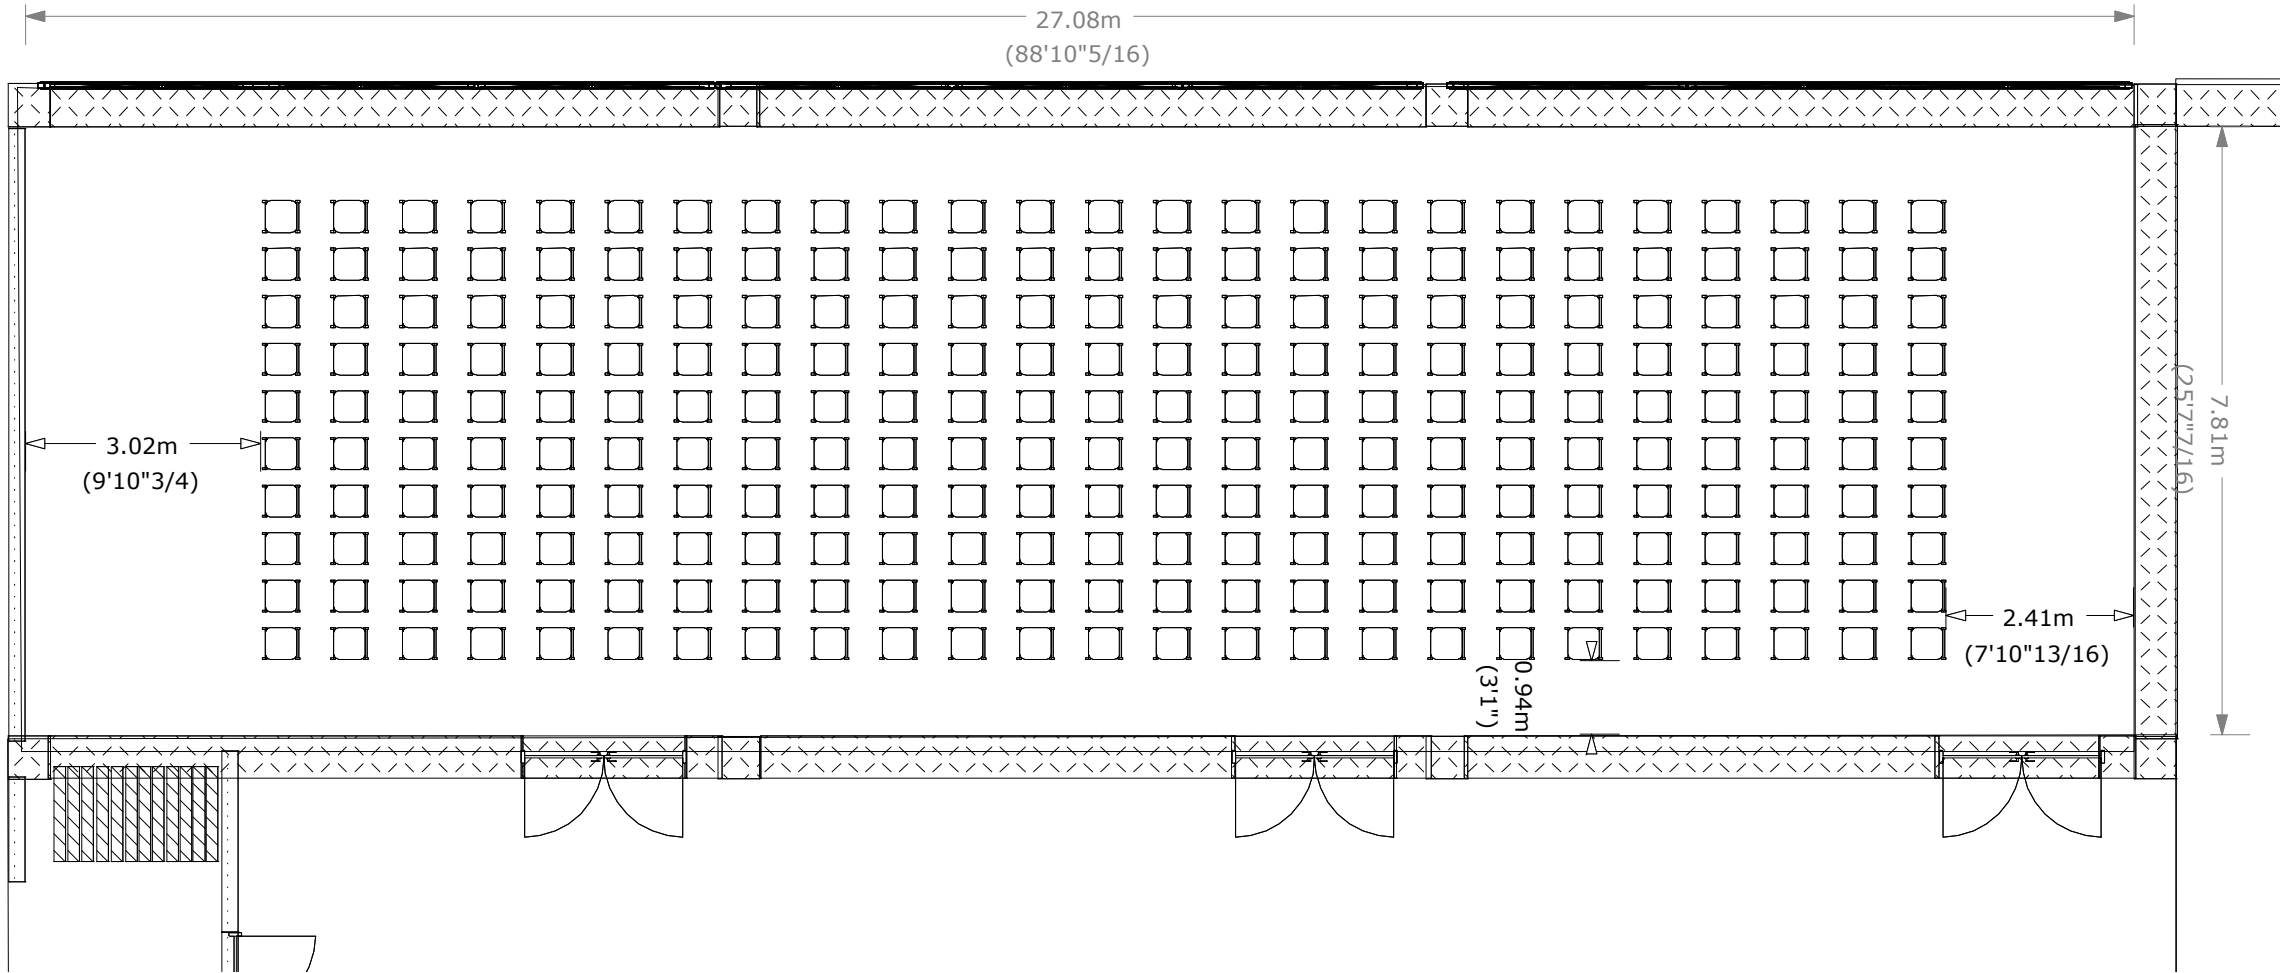

Banquet / Aqua 1, Aqua 2, Aqua 3

Table type: 65in (1.65m) rounds
Units: 4 rounds, 10 seats each
Distance/ chairs: 2ft 4in. (0.71m)
Set up for: 40 pax

Banquet / Aqua 1, Aqua 2, Aqua 3

Table type: 65in (1.65m) rounds
Units: 4 rounds, 10 seats each
**Distance/
chairs:** 2ft 4in. (0.71m)
Set up for: 40 pax

Classroom / Aqua break outs	
Table type:	6 ft x 18 in (1.82m x 0.45m) table
Units:	42 tables, 3 seats each
Distance / tables:	3ft 8in. (1.12m)
Set up for:	126 pax

Classroom / Aqua break outs

Table type: 6 ft x 18 in (1.82m x 0.45m)
table
Units: 42 tables, 3 seats each
**Distance /
tables:** 3ft 8in. (1.12m)
Set up for: 126 pax

Classroom / Aqua 1, Aqua 2, Aqua 3	
Table type:	6 ft x 18 in (1.82m x 0.45m) table
Units:	12 tables, 3 seats each
Distance / tables:	5ft 11in. (1.55m)
Set up for:	36 pax

Classroom / Aqua 1, Aqua 2, Aqua 3

Table type: 6 ft x 18 in (1.82m x 0.45m)
table
Units: 12 tables, 3 seats each
**Distance /
tables:** 5ft 11in. (1.55m)
Set up for: 36 pax

Theatre / Aqua break outs

Seat type: Banquet chair

Units: 250 chairs