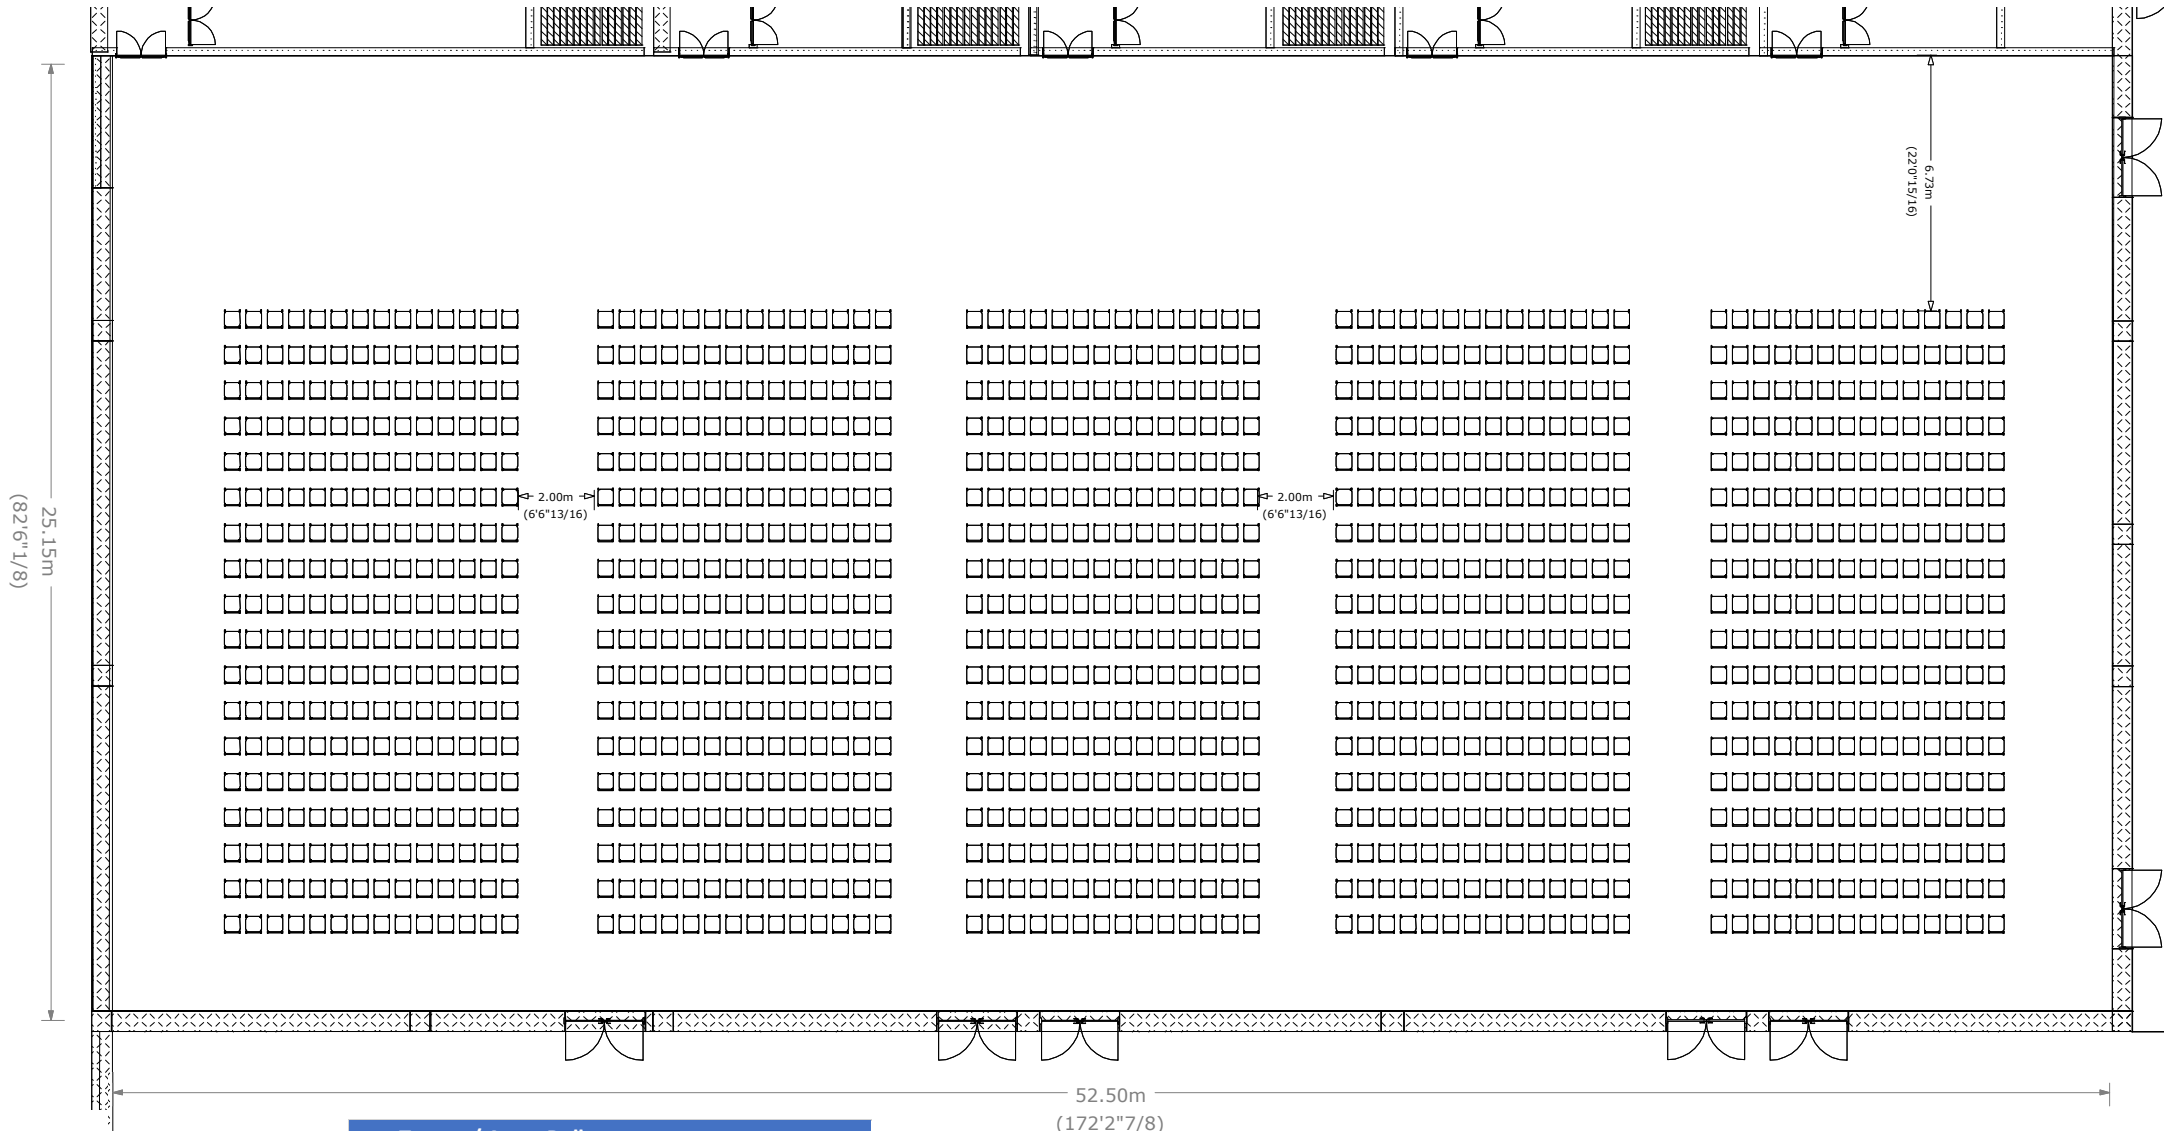

Banquet / Adriático, Báltico

Table type: 65in (1.65m) rounds
Units: 6 rounds, 10 seats each
Distance / chairs: 3ft . (92m)
Set up for: 60 pax

Classroom / Aqua Ballroom	
Table type:	6 ft x 18 in (1.82m x 0.45m) table
Units:	242 tables, 3 seats each
Distance between tables:	3ft 3in. (1m)
Set up for:	726 pax

Classroom / Aqua Ballroom

Table type:	6 ft x 18 in (1.82m x 0.45m) table
Units:	242 tables, 3 seats each
Distance between tables:	3ft 3in. (1m)
Set up for:	726 pax

Classroom / Artículo	Classroom / Pacífico, Atlántico, Mediterráneo	Classroom / Adriático, Báltico
Table type: 6 ft x 18 in (1.82m x 0.45m) table	Table type: 6 ft x 18 in (1.82m x 0.45m) table	Table type: 6 ft x 18 in (1.82m x 0.45m) table
Units: 66 tables, 3 seats each	Units: 44 tables, 3 seats each	Units: 20 tables, 3 seats each
Distance / tables: 3ft 3in. (1m)	Distance / tables: 4ft 11in. (1.50m)	Distance / tables: 4ft 11in. (1.50m)
Set up for: 198 pax	Set up for: 132 pax	Set up for: 60 pax

Classroom / Ártico

Table type: 6 ft x 18 in (1.82m x 0.45m) table
Units: 66 tables, 3 seats each
Distance / tables: 3ft 3in. (1m)
Set up for: 198 pax

Classroom / Pacífico, Atlántico, Mediterráneo

Table type: 6 ft x 18 in (1.82m x 0.45m) table
Units: 44 tables, 3 seats each
Distance / tables: 4ft 11in. (1.50m)
Set up for: 132 pax

Classroom / Adriático, Báltico

Table type: 6 ft x 18 in (1.82m x 0.45m) table
Units: 20 tables, 3 seats each
Distance / tables: 4ft 11in. (1.50m)
Set up for: 60 pax

Classroom / Artículo	Classroom / Pacífico, Atlántico, Mediterráneo	Classroom / Adriático, Báltico
Table type: 6 ft x 18 in (1.82m x 0.45m) table Units: 66 tables, 3 seats each Distance / tables: 3ft 3in. (1m) Set up for: 198 pax	Table type: 6 ft x 18 in (1.82m x 0.45m) table Units: 44 tables, 3 seats each Distance / tables: 4ft 11in. (1.50m) Set up for: 132 pax	Table type: 6 ft x 18 in (1.82m x 0.45m) table Units: 20 tables, 3 seats each Distance / tables: 4ft 11in. (1.50m) Set up for: 60 pax