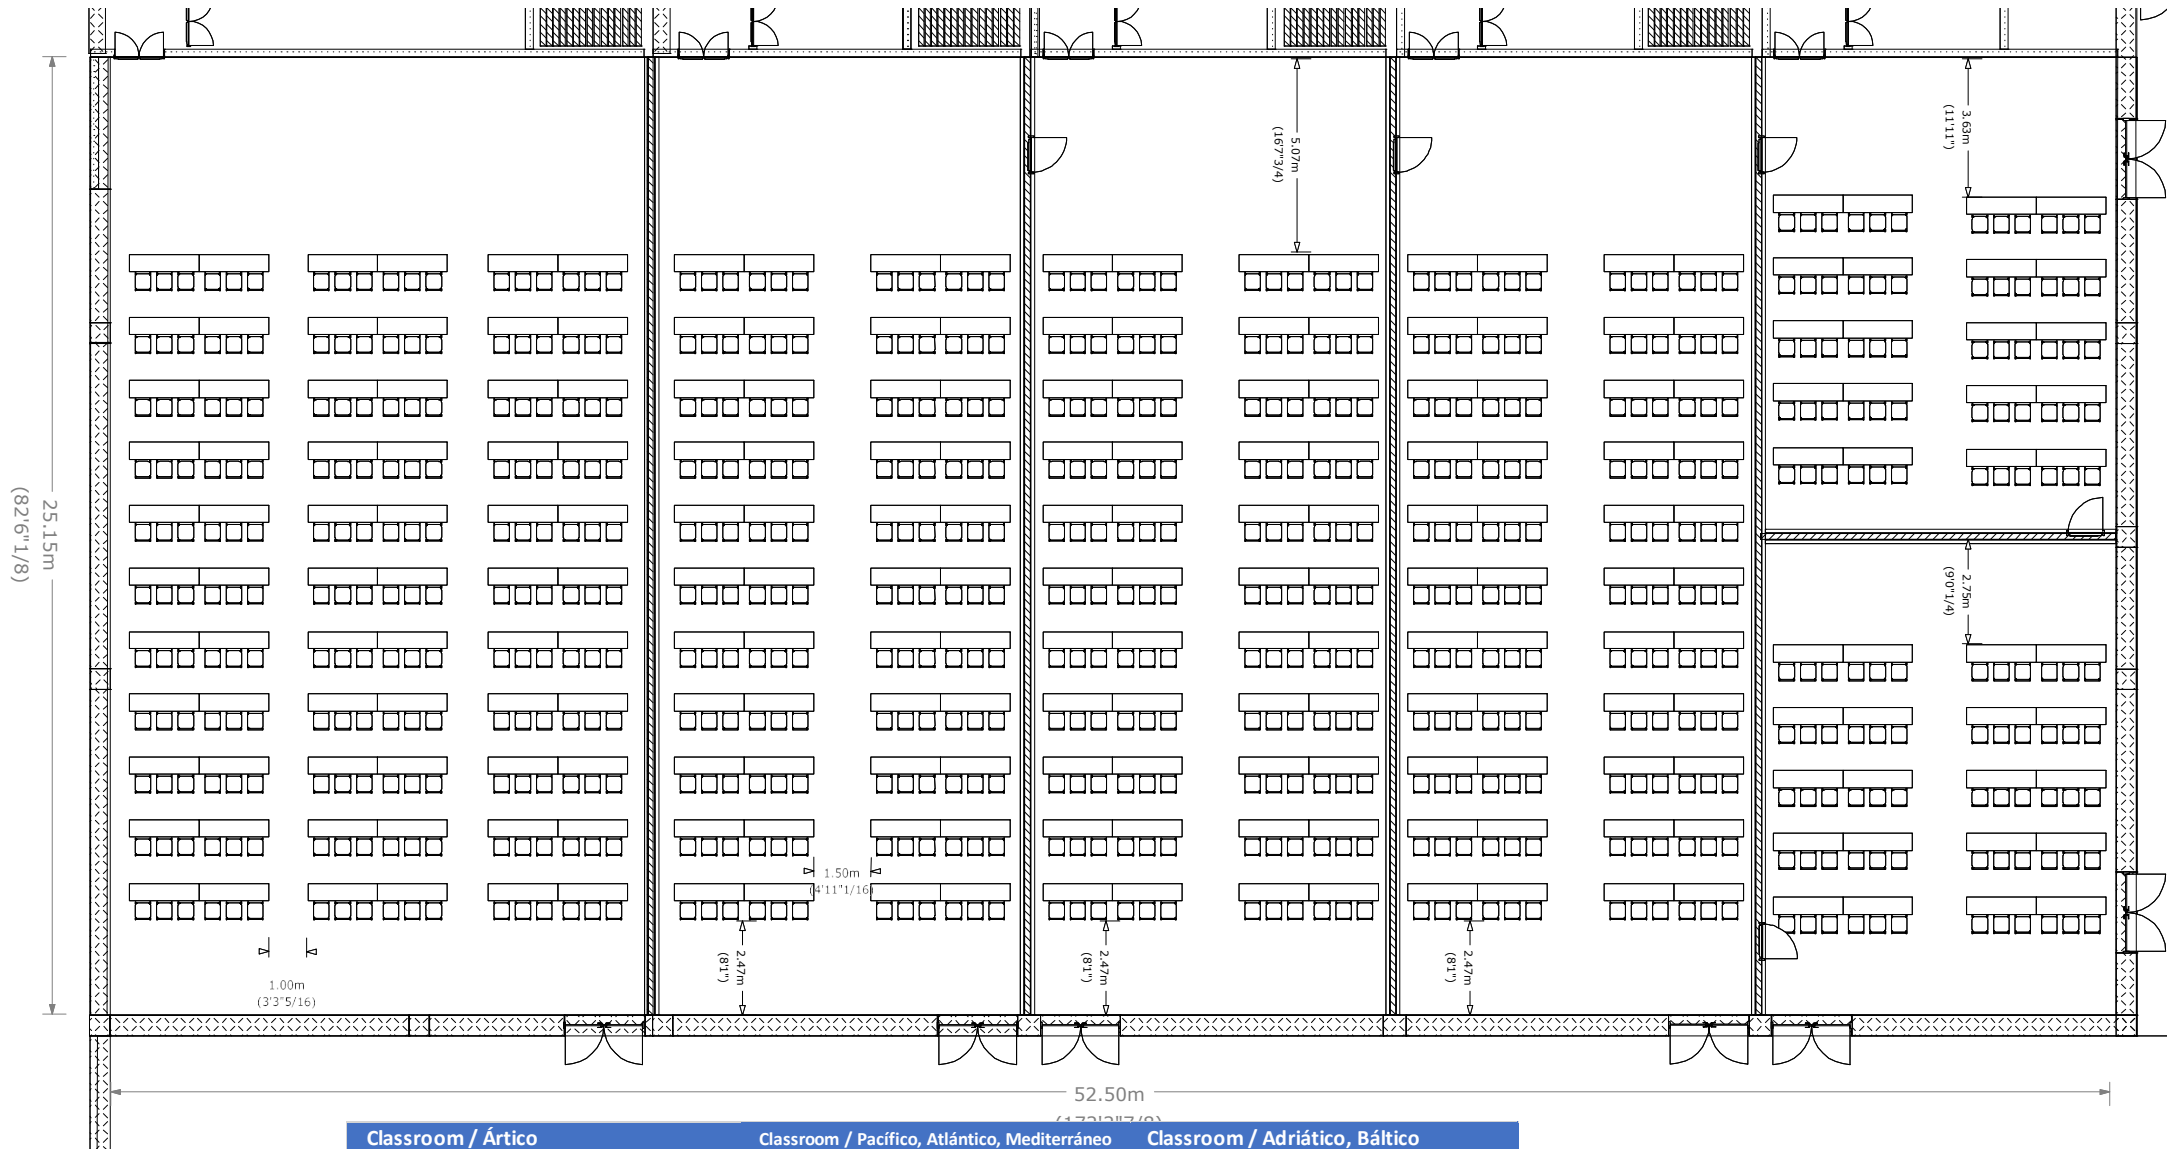

25.15m
(82'6 1/8)

27.08m
(88'10 5/16)

52.50m
(172'2 7/8)

7.81m
(25'7 7/16)

Banquet / Aqua Ballroom	
Table type:	65in (1.65m) rounds
Units:	81 rounds, 10 seats each
Distance between chairs:	2ft 10 in. (0.88m)
Set up for:	810 pax

Banquet / Aqua Ballroom

Table type: 65in (1.65m) rounds
Units: 81 rounds, 10 seats each
Distance between chairs: 2ft 10 in. (0.88m)
Set up for: 810 pax

Banquet / Ártico

Table type: 65in (1.65m) rounds
Units: 18 rounds, 10 seats each
Distance / chairs: 3ft . (0.92m)
Set up for: 180 pax

Banquet / Adriático, Báltico

Table type: 65in (1.65m) rounds
Units: 6 rounds, 10 seats each
Distance / chairs: 3ft . (92m)
Set up for: 60 pax

Classroom / Aqua Ballroom	
Table type:	6 ft x 18 in (1.82m x 0.45m) table
Units:	242 tables, 3 seats each
Distance between tables:	3ft 3in. (1m)
Set up for:	726 pax

Classroom / Aqua Ballroom

Table type:	6 ft x 18 in (1.82m x 0.45m) table
Units:	242 tables, 3 seats each
Distance between tables:	3ft 3in. (1m)
Set up for:	726 pax

Classroom / Artículo	Classroom / Pacífico, Atlántico, Mediterráneo	Classroom / Adriático, Báltico
Table type: 6 ft x 18 in (1.82m x 0.45m) table	Table type: 6 ft x 18 in (1.82m x 0.45m) table	Table type: 6 ft x 18 in (1.82m x 0.45m) table
Units: 66 tables, 3 seats each	Units: 44 tables, 3 seats each	Units: 20 tables, 3 seats each
Distance / tables: 3ft 3in. (1m)	Distance / tables: 4ft 11in. (1.50m)	Distance / tables: 4ft 11in. (1.50m)
Set up for: 198 pax	Set up for: 132 pax	Set up for: 60 pax