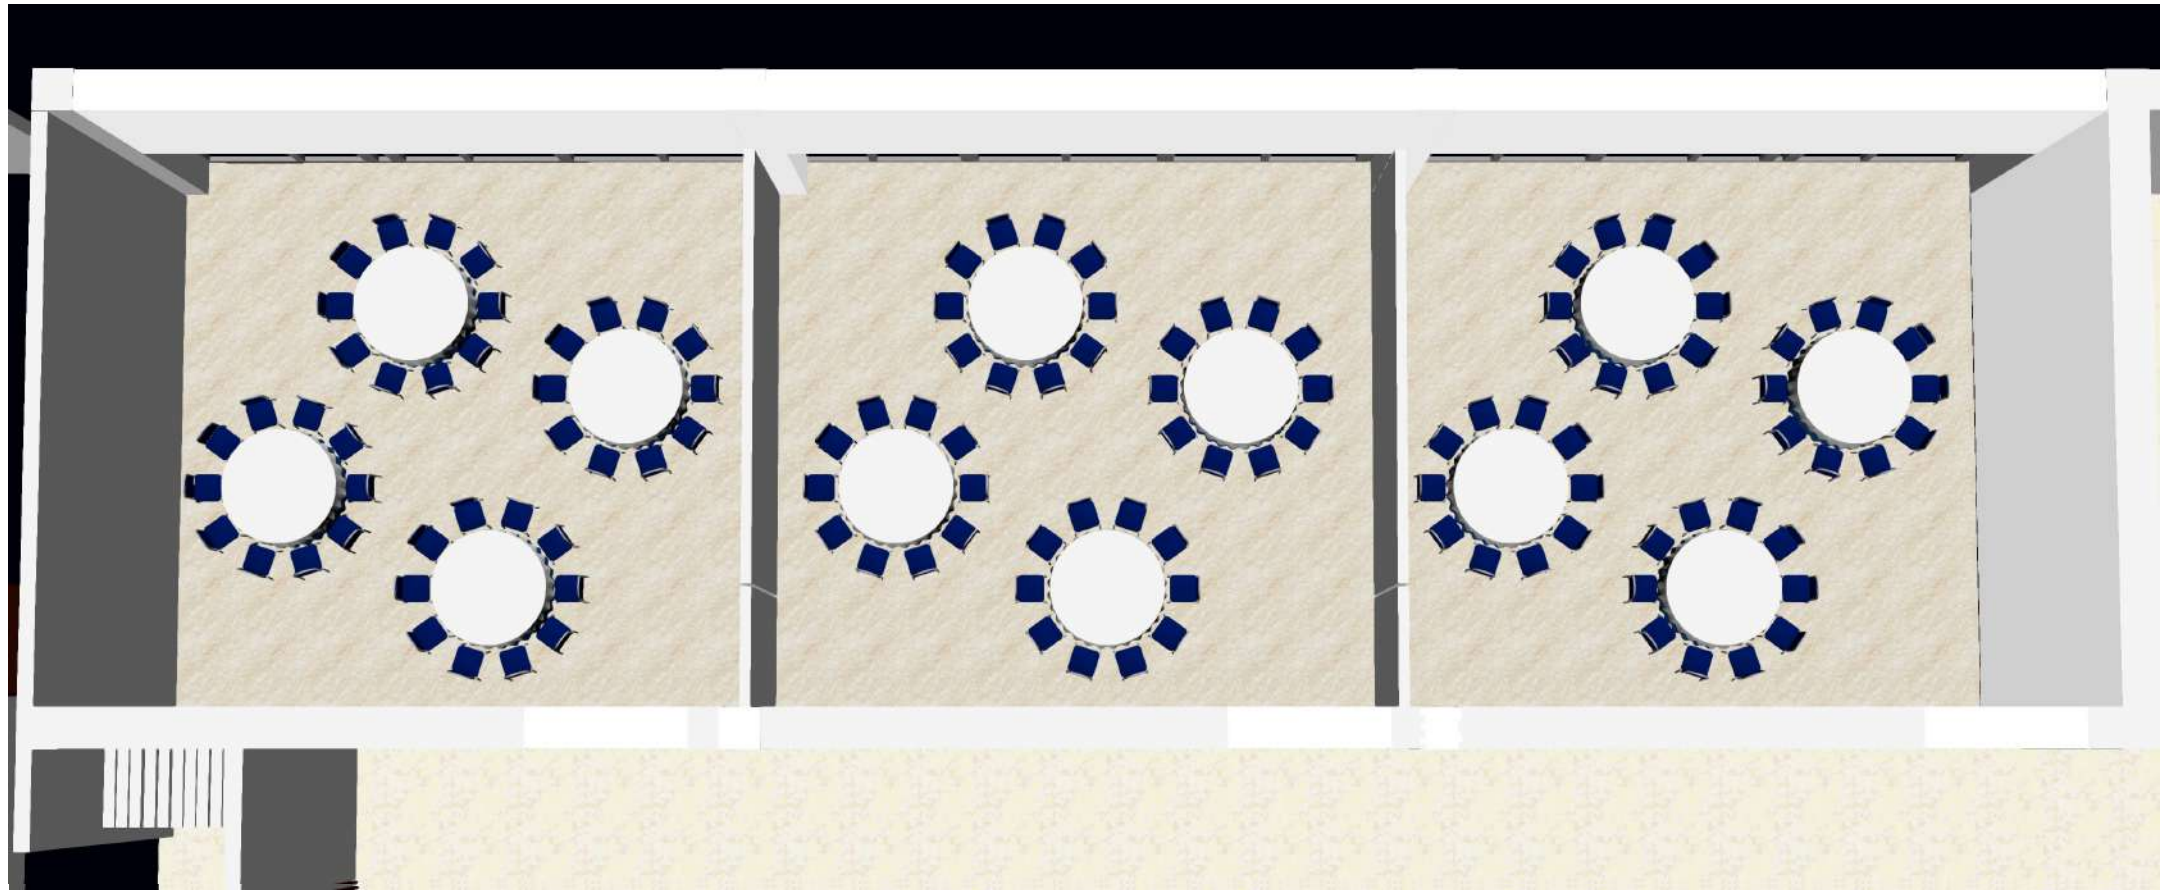

Banquet / Aqua break outs	
Table type:	65in (1.65m) rounds
Units:	14 rounds, 10 seats each
Distance / chairs:	2ft 7in. (0.80m)
Set up for:	140 pax

Banquet / Aqua break outs

Table type: 65in (1.65m) rounds
Units: 14 rounds, 10 seats each
Distance / chairs: 2ft 7in. (0.80m)
Set up for: 140 pax

Banquet / Aqua 1, Aqua 2, Aqua 3

Table type: 65in (1.65m) rounds
Units: 4 rounds, 10 seats each
Distance/ chairs: 2ft 4in. (0.71m)
Set up for: 40 pax

Banquet / Aqua 1, Aqua 2, Aqua 3

Table type: 65in (1.65m) rounds
Units: 4 rounds, 10 seats each
**Distance/
chairs:** 2ft 4in. (0.71m)
Set up for: 40 pax

Table type: 6 ft x 18 in (1.82m x 0.45m)
table
Units: 12 tables, 3 seats each
**Distance /
tables:** 5ft 11in. (1.55m)
Set up for: 36 pax

Theatre / Aqua break outs

Seat type: Banquet chair

Units: 250 chairs

Set up for: 75 pax

U-Shape / Aqua break outs

Table type: 6 ft x 18 in (1.82m x 0.45m)
table

Units: 25 tables, 3 seats each

Set up for: 75 pax

U-Shape / Aqua 1, Aqua 2, Aqua 3

Table type: 6 ft x 18 in (1.82m x 0.45m)
table