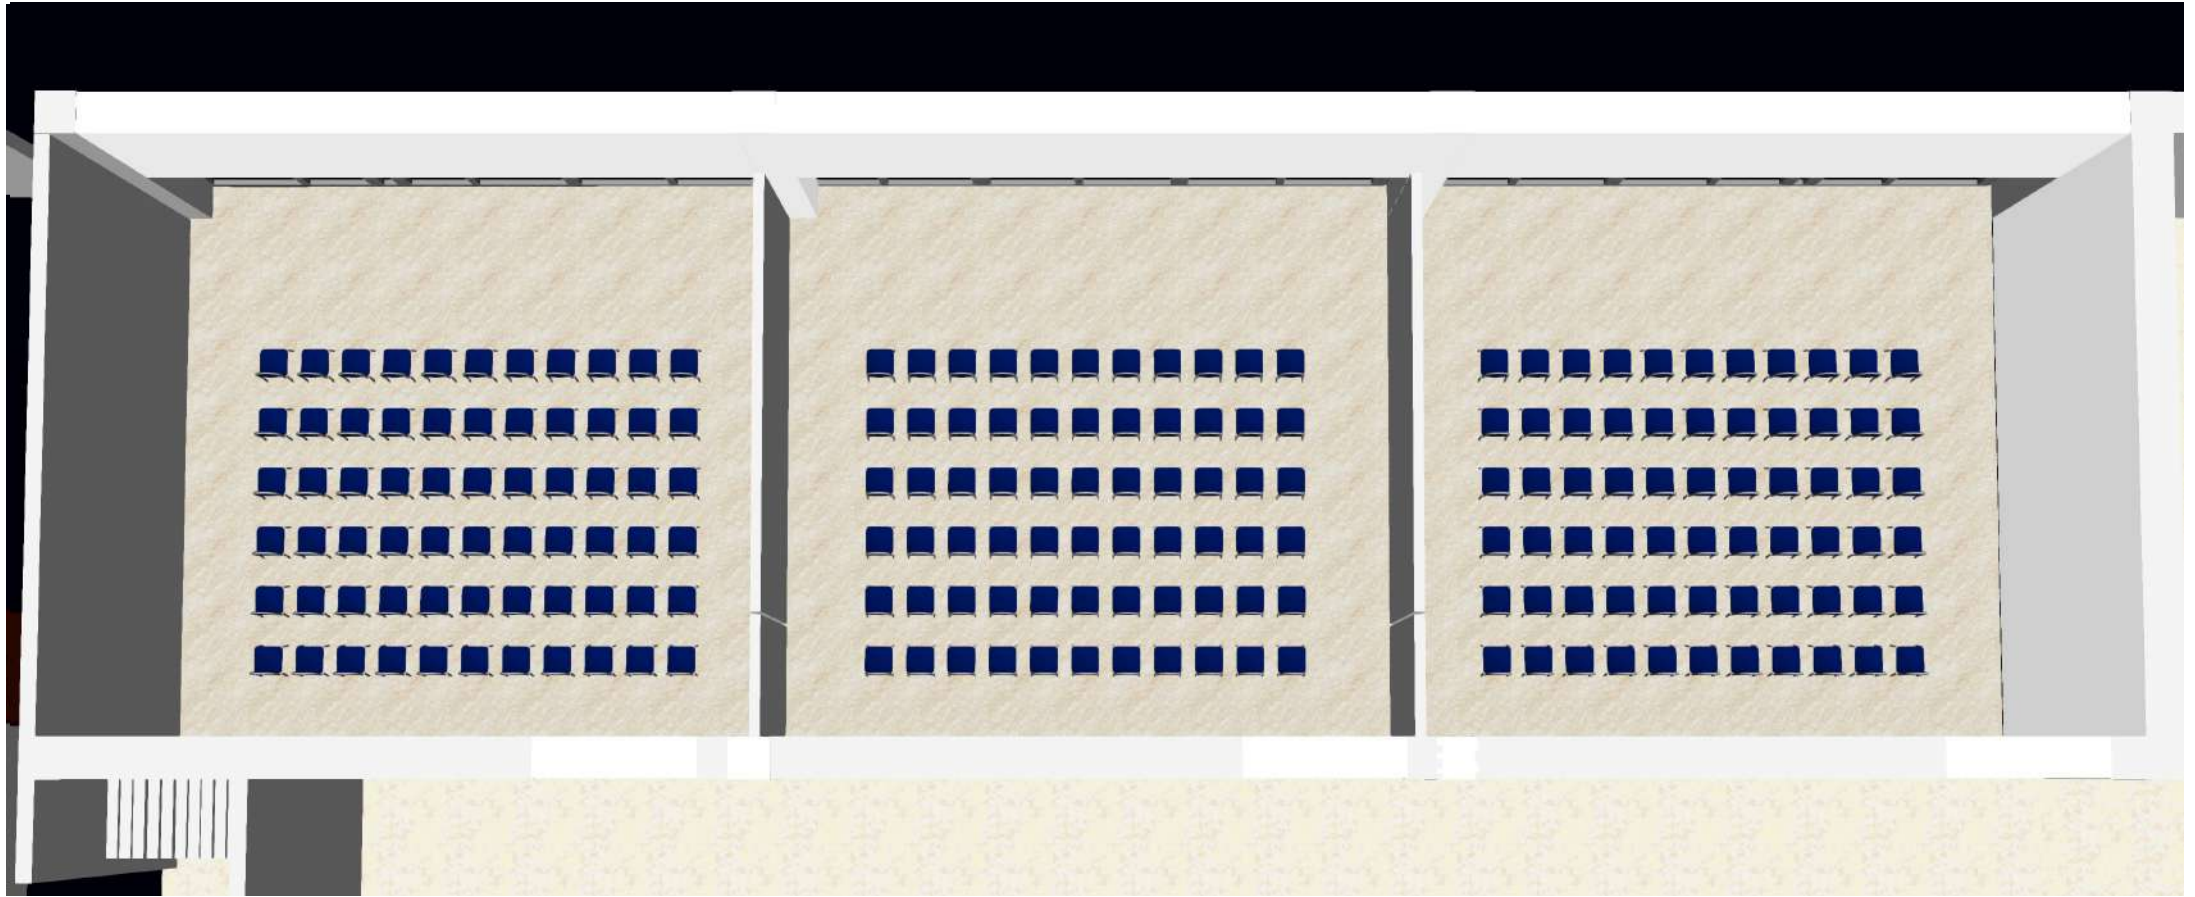

Table type: 6 ft x 18 in (1.82m x 0.45m)
table
Units: 12 tables, 3 seats each
**Distance /
tables:** 5ft 11in. (1.55m)
Set up for: 36 pax

Theatre / Aqua break outs

Seat type: Banquet chair

Units: 250 chairs

Set up for: 250 pax

Theatre / Aqua break outs

Seat type: Banquet chair

Units: 250 chairs

Set up for: 250 pax

Theatre / Aqua 1, Aqua 2, Aqua 3

Seat type: Banquet chair

Units: 66 chairs

Set up for: 66 pax

Theatre / Aqua 1, Aqua 2, Aqua 3

Seat type: Banquet chair

Units: 66 chairs

Set up for: 66 pax

U-Shape / Aqua break outs

Table type: 6 ft x 18 in (1.82m x 0.45m)
table

Units: 25 tables, 3 seats each

Set up for: 75 pax

U-Shape / Aqua break outs

Table type: 6 ft x 18 in (1.82m x 0.45m)
table

Units: 25 tables, 3 seats each

Set up for: 75 pax

U-Shape / Aqua 1, Aqua 2, Aqua 3

Table type: 6 ft x 18 in (1.82m x 0.45m)
table