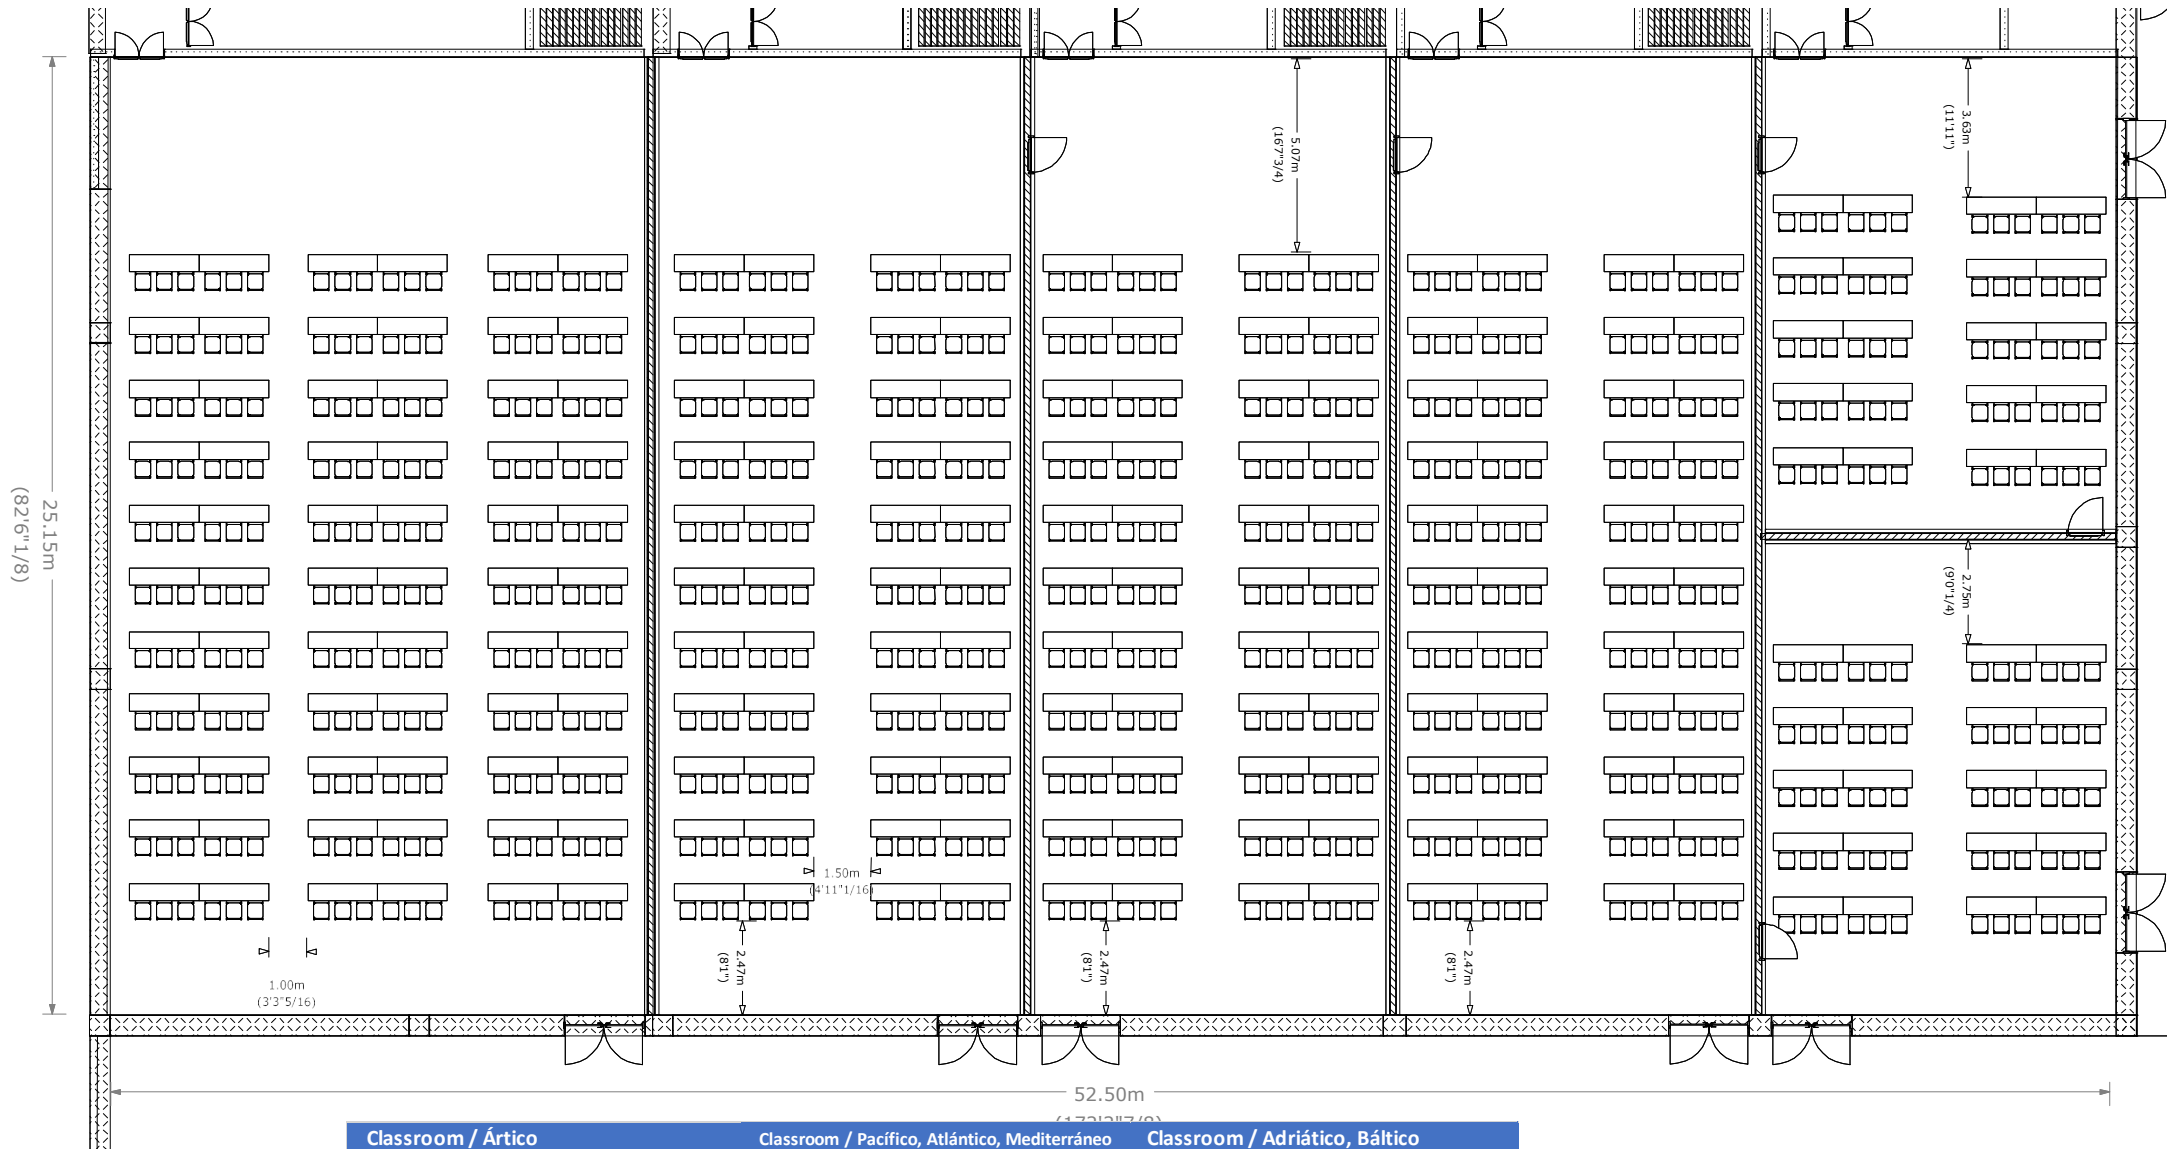

Banquet / Adriático, Báltico

Table type: 65in (1.65m) rounds
Units: 6 rounds, 10 seats each
Distance / chairs: 3ft . (92m)
Set up for: 60 pax

Classroom / Aqua Ballroom	
Table type:	6 ft x 18 in (1.82m x 0.45m) table
Units:	242 tables, 3 seats each
Distance between tables:	3ft 3in. (1m)
Set up for:	726 pax

Classroom / Aqua Ballroom

Table type:	6 ft x 18 in (1.82m x 0.45m) table
Units:	242 tables, 3 seats each
Distance between tables:	3ft 3in. (1m)
Set up for:	726 pax

Classroom / Artículo	Classroom / Pacífico, Atlántico, Mediterráneo	Classroom / Adriático, Báltico
Table type: 6 ft x 18 in (1.82m x 0.45m) table	Table type: 6 ft x 18 in (1.82m x 0.45m) table	Table type: 6 ft x 18 in (1.82m x 0.45m) table
Units: 66 tables, 3 seats each	Units: 44 tables, 3 seats each	Units: 20 tables, 3 seats each
Distance / tables: 3ft 3in. (1m)	Distance / tables: 4ft 11in. (1.50m)	Distance / tables: 4ft 11in. (1.50m)
Set up for: 198 pax	Set up for: 132 pax	Set up for: 60 pax

Classroom / Ártico

Table type: 6 ft x 18 in (1.82m x 0.45m) table
Units: 66 tables, 3 seats each
Distance / tables: 3ft 3in. (1m)
Set up for: 198 pax

Classroom / Pacífico, Atlántico, Mediterráneo

Table type: 6 ft x 18 in (1.82m x 0.45m) table
Units: 44 tables, 3 seats each
Distance / tables: 4ft 11in. (1.50m)
Set up for: 132 pax

Classroom / Adriático, Báltico

Table type: 6 ft x 18 in (1.82m x 0.45m) table
Units: 20 tables, 3 seats each
Distance / tables: 4ft 11in. (1.50m)
Set up for: 60 pax

Classroom / Artículo	Classroom / Pacífico, Atlántico, Mediterráneo	Classroom / Adriático, Báltico
Table type: 6 ft x 18 in (1.82m x 0.45m) table Units: 66 tables, 3 seats each Distance / tables: 3ft 3in. (1m) Set up for: 198 pax	Table type: 6 ft x 18 in (1.82m x 0.45m) table Units: 44 tables, 3 seats each Distance / tables: 4ft 11in. (1.50m) Set up for: 132 pax	Table type: 6 ft x 18 in (1.82m x 0.45m) table Units: 20 tables, 3 seats each Distance / tables: 4ft 11in. (1.50m) Set up for: 60 pax