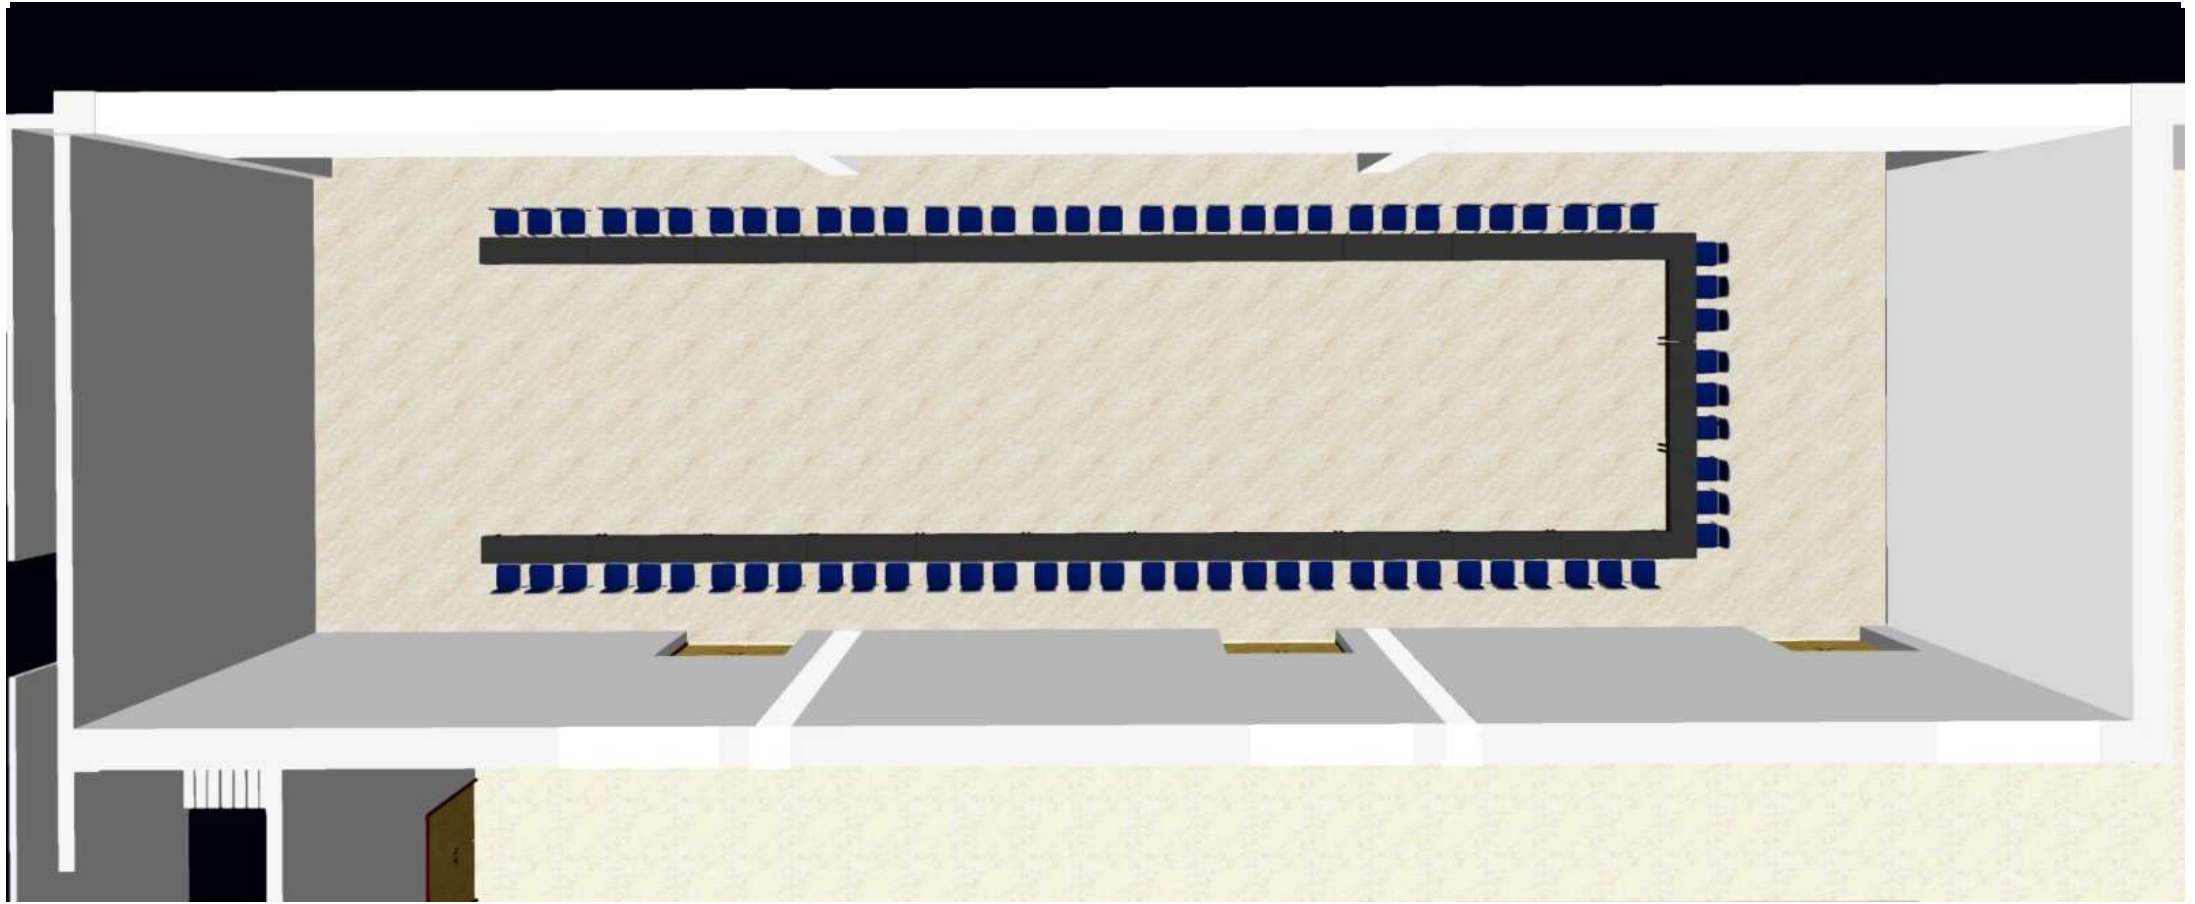

Table type: 6 ft x 18 in (1.82m x 0.45m)
table
Units: 12 tables, 3 seats each
**Distance /
tables:** 5ft 11in. (1.55m)
Set up for: 36 pax

Theatre / Aqua break outs

Seat type: Banquet chair

Units: 250 chairs

Set up for: 66 pax

Theatre / Aqua 1, Aqua 2, Aqua 3

Seat type: Banquet chair

Units: 66 chairs

Set up for: 66 pax

U-Shape / Aqua break outs

Table type: 6 ft x 18 in (1.82m x 0.45m)
table

Units: 25 tables, 3 seats each

Set up for: 75 pax

U-Shape / Aqua break outs

Table type: 6 ft x 18 in (1.82m x 0.45m)
table

Units: 25 tables, 3 seats each

Set up for: 75 pax

U-Shape / Aqua 1, Aqua 2, Aqua 3

Table type: 6 ft x 18 in (1.82m x 0.45m)
table

Units: 9 tables, 3 seats each

Set up for: 27 pax

U-Shape / Aqua 1, Aqua 2, Aqua 3

Table type: 6 ft x 18 in (1.82m x 0.45m)
table

Units: 9 tables, 3 seats each

Set up for: 27 pax