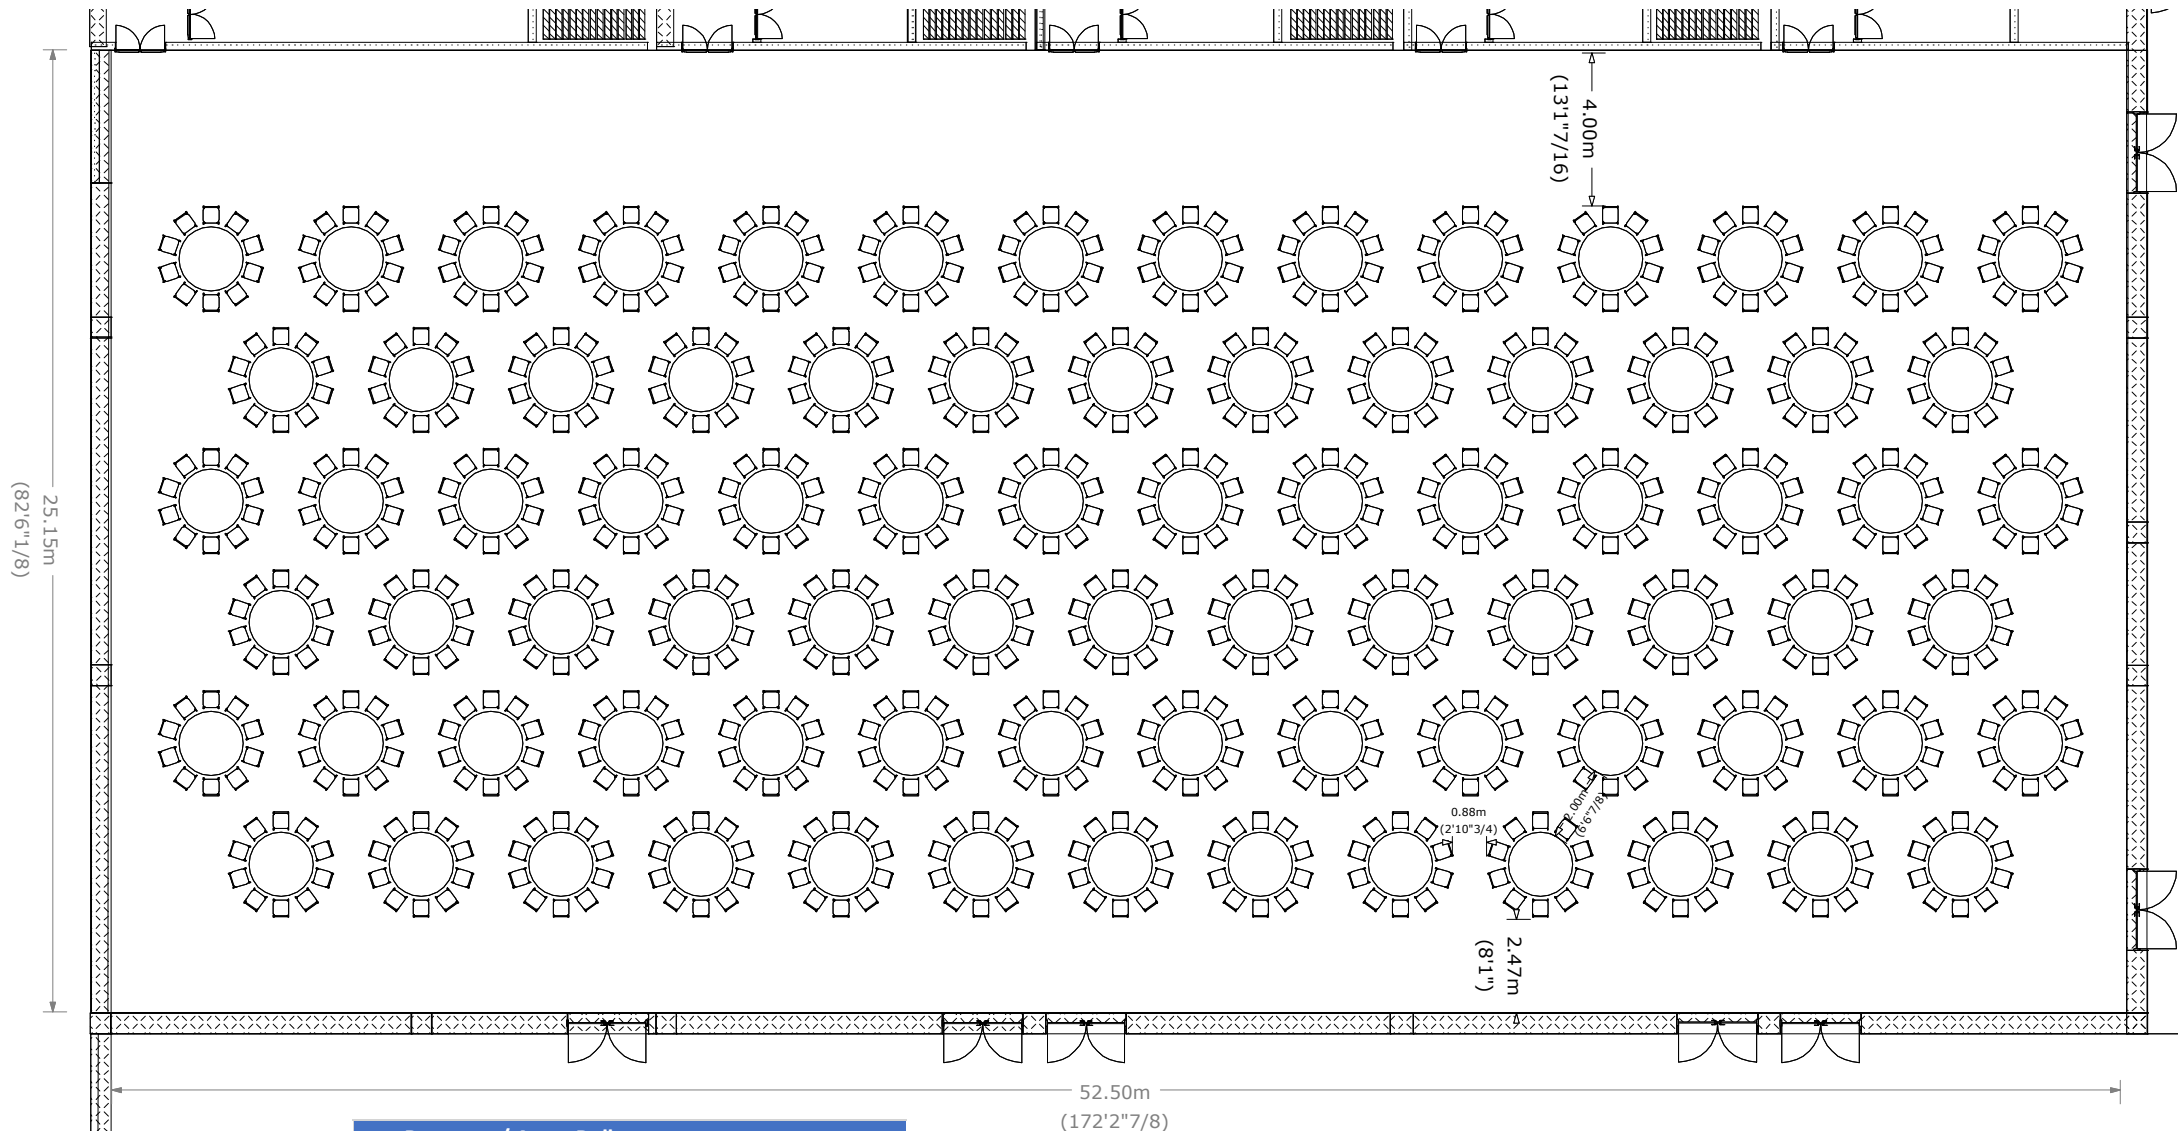

Meeting Room Capacity, Aqua Break Out

SALÓN/MEETING ROOM	Area (Sq. Meters)	Area (Sq. Feet)	Height (Meters)	Height (Feet)	Dimensions (meters)	Dimensions (feet)	Banquet/ Banquete	Classroom/ Escuela	Theatre/ Auditorio	U-Shape/ Herradura
Aqua Break Outs	211.49	2,276.08	7	22.96	27.08 x 7.81	88.84 x 25.62	140	126	250	75
Aqua I	69.90	752.20	7	22.96	8.95 x 7.81	29.36 x 25.62	40	36	66	27
Aqua II	69.90	752.20	7	22.96	8.95 x 7.81	29.36 x 25.62	40	36	66	27
Aqua III	69.90	752.20	7	22.96	8.95 x 7.81	29.36 x 25.62	40	36	66	27

25.15m
(82'6 1/8)

27.08m
(88'10 5/16)

52.50m
(172'2 7/8)

7.81m
(25'7 7/16)

Banquet / Aqua Ballroom	
Table type:	65in (1.65m) rounds
Units:	81 rounds, 10 seats each
Distance between chairs:	2ft 10 in. (0.88m)
Set up for:	810 pax

Banquet / Aqua Ballroom

Table type: 65in (1.65m) rounds
Units: 81 rounds, 10 seats each
Distance between chairs: 2ft 10 in. (0.88m)
Set up for: 810 pax

Banquet / Ártico

Table type: 65in (1.65m) rounds
Units: 18 rounds, 10 seats each
Distance / chairs: 3ft . (0.92m)
Set up for: 180 pax