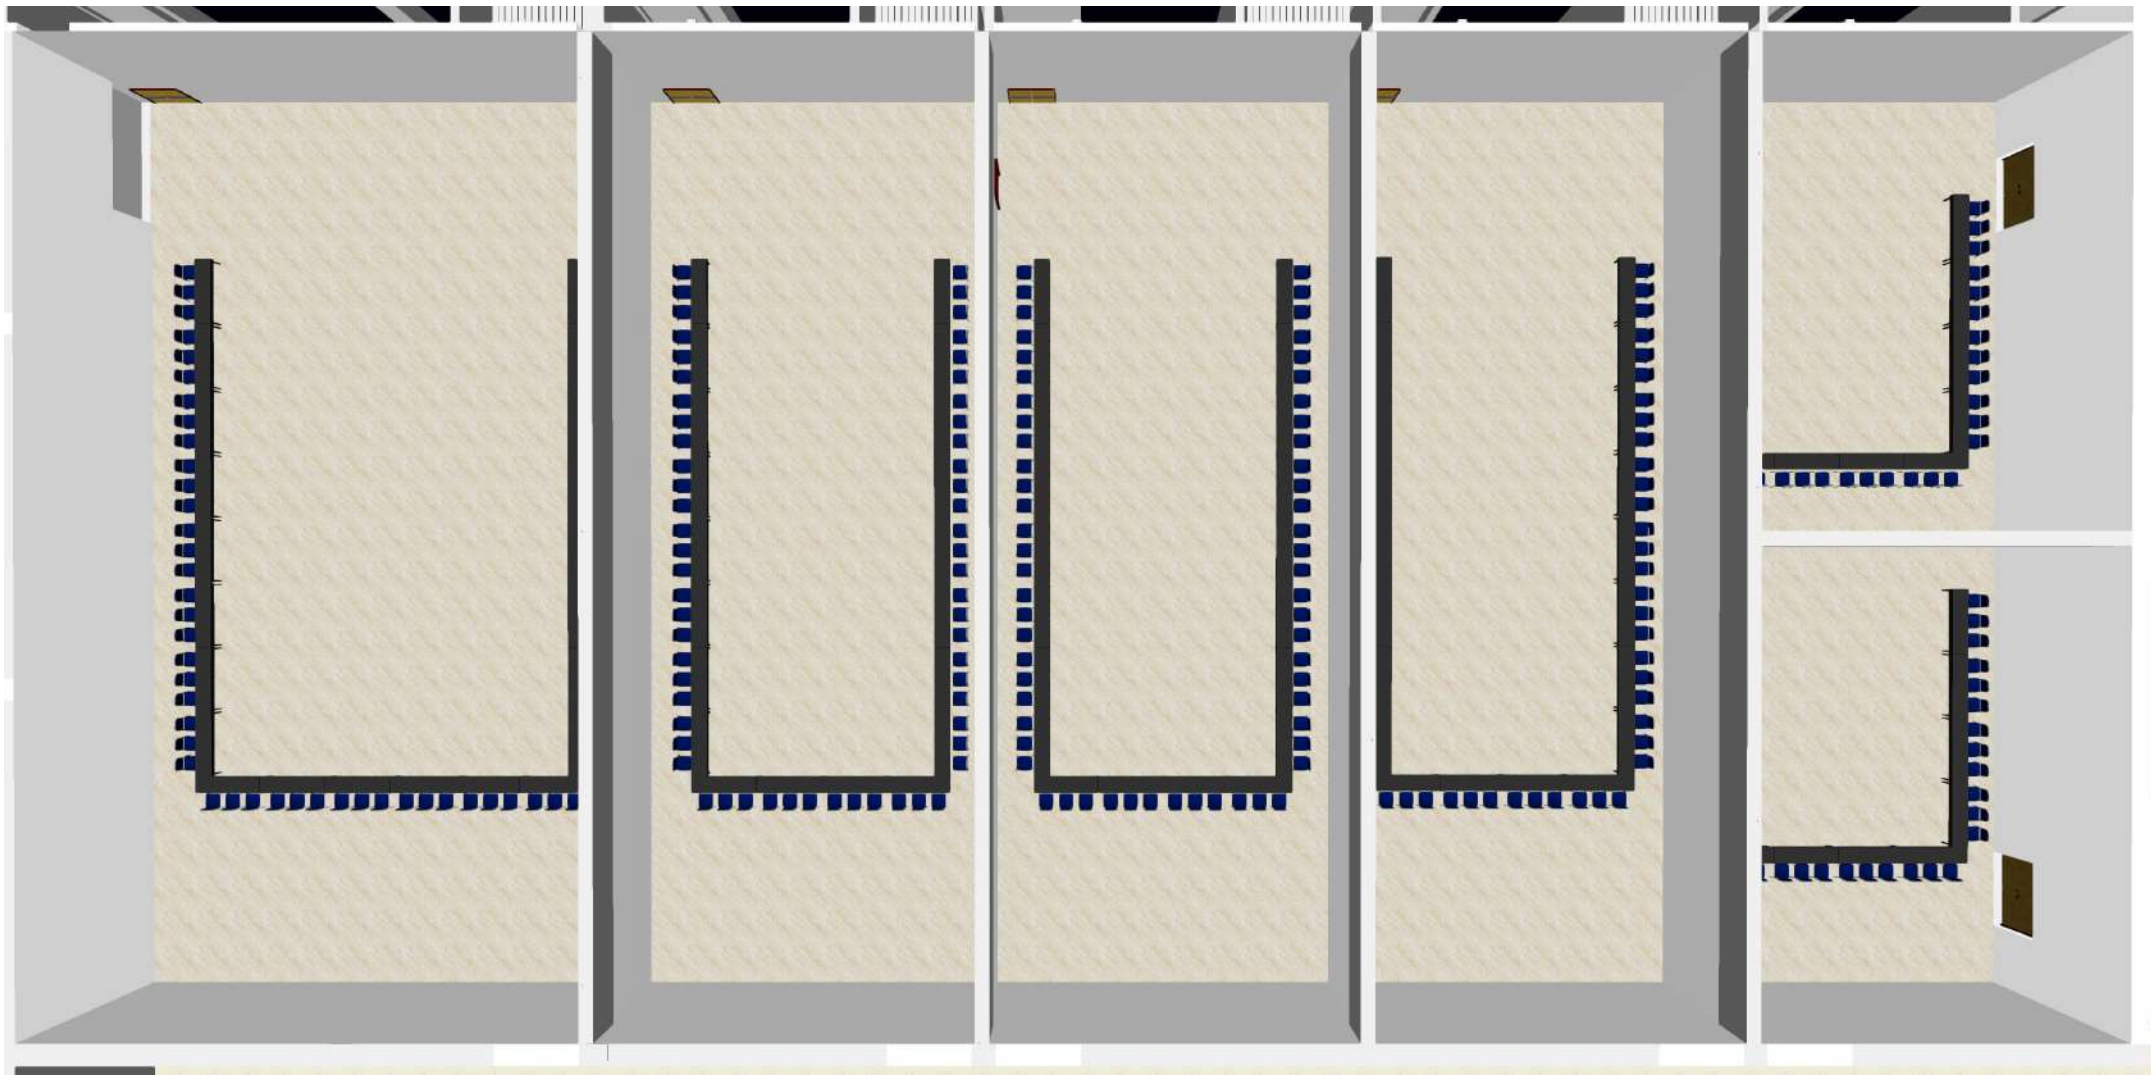

U-Shape / Ártico	U-Shape / Pacífico, Atlántico, Mediterráneo	U-Shape / Adriático, Báltico
Table type: 6 ft x 18 in (1.82m x 0.45m) table	Table type: 6 ft x 18 in (1.82m x 0.45m) table	Table type: 6 ft x 18 in (1.82m x 0.45m) table
Units: 22 tables, 3 seats each	Units: 20 tables, 3 seats each	Units: 12 tables, 3 seats each
Set up for: 66 pax	Set up for: 60 pax	Set up for: 36 pax