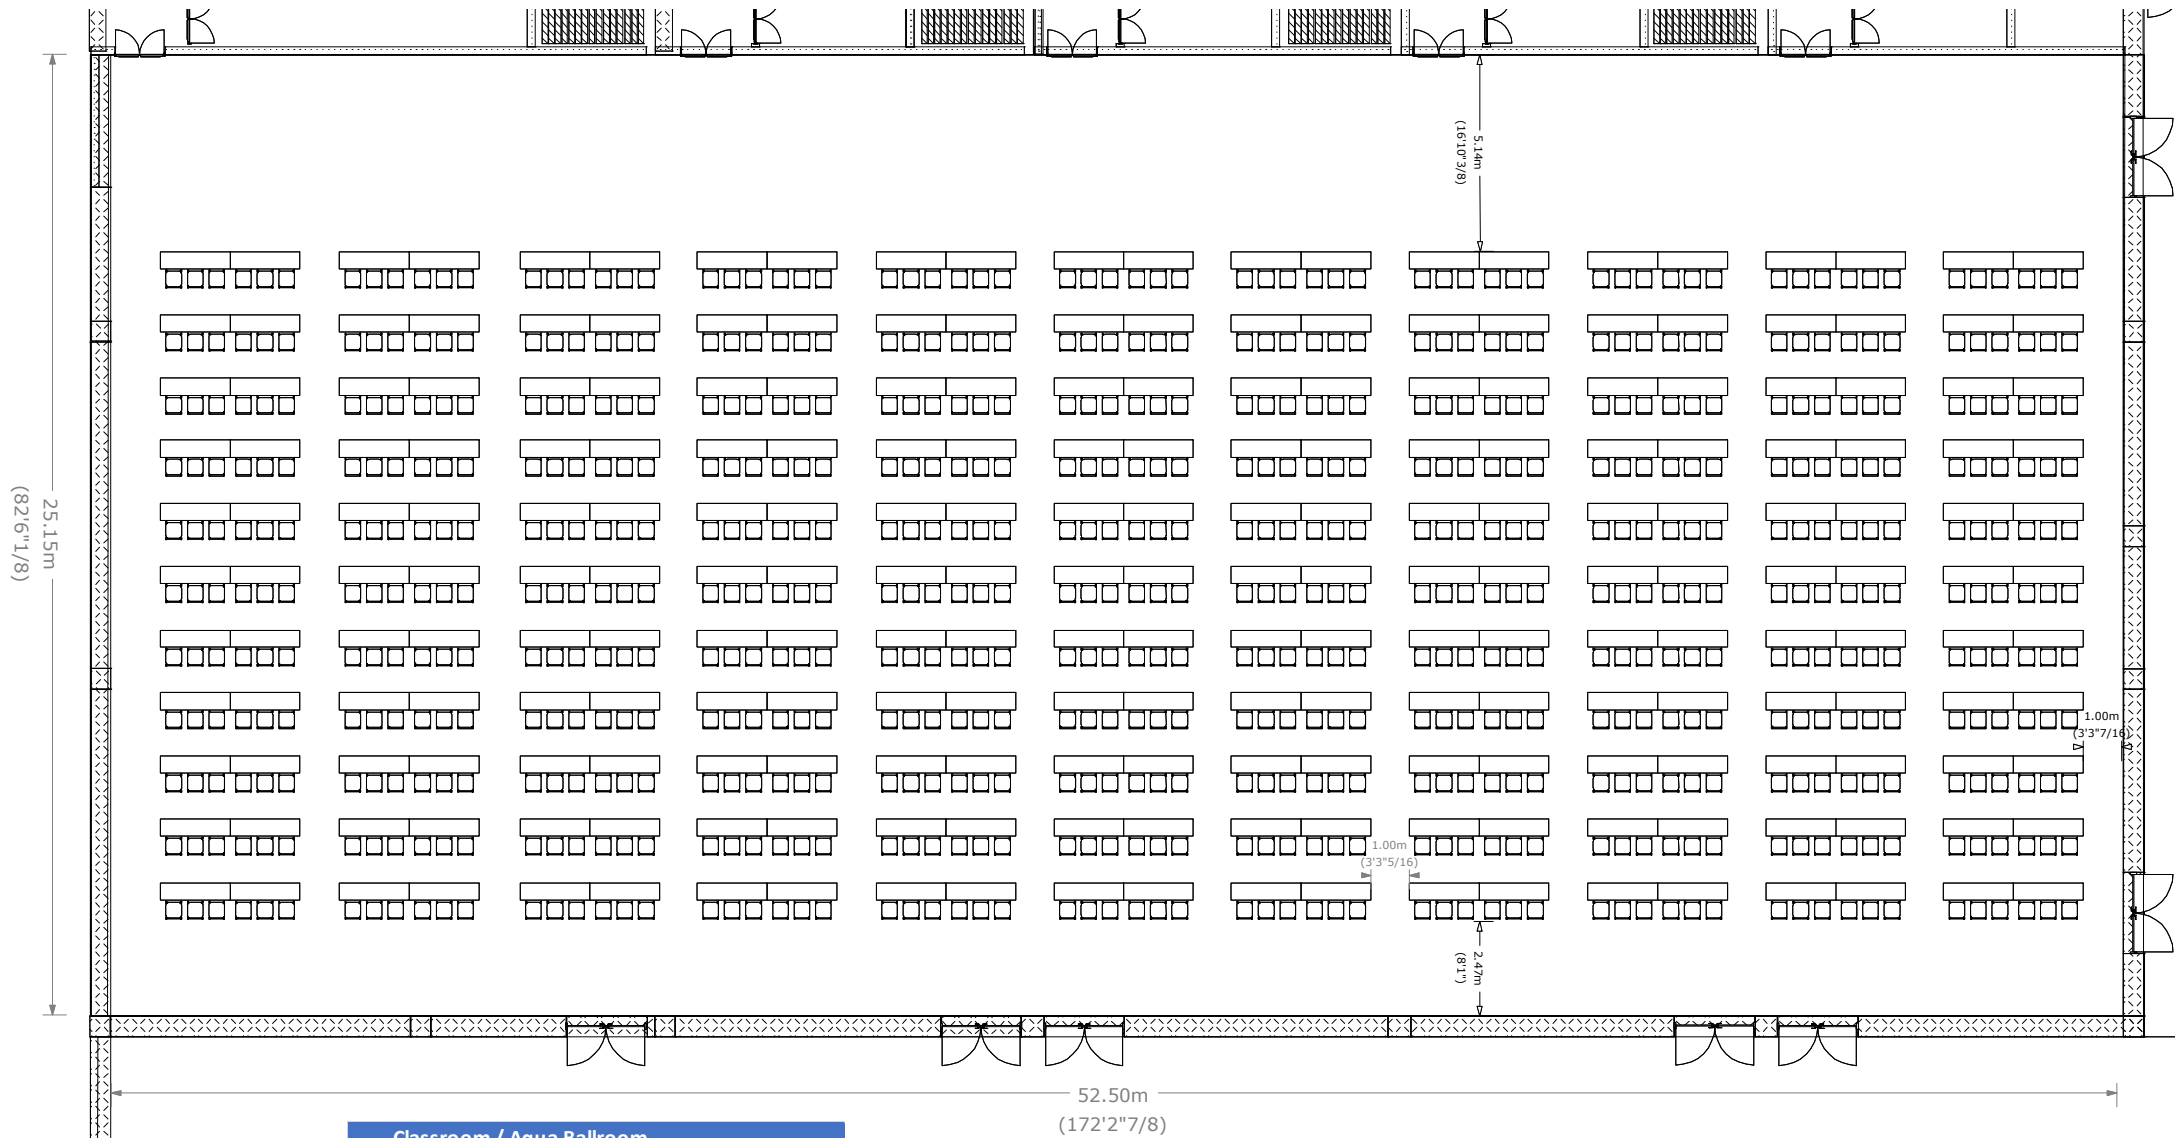

25.15m
(82'6 1/8)

27.08m
(88'10 5/16)

52.50m
(172'2 7/8)

7.81m
(25'7 7/16)

Banquet / Aqua Ballroom	
Table type:	65in (1.65m) rounds
Units:	81 rounds, 10 seats each
Distance between chairs:	2ft 10 in. (0.88m)
Set up for:	810 pax

Banquet / Aqua Ballroom

Table type: 65in (1.65m) rounds
Units: 81 rounds, 10 seats each
Distance between chairs: 2ft 10 in. (0.88m)
Set up for: 810 pax

Banquet / Ártico

Table type: 65in (1.65m) rounds
Units: 18 rounds, 10 seats each
Distance / chairs: 3ft . (0.92m)
Set up for: 180 pax

Banquet / Adriático, Báltico

Table type: 65in (1.65m) rounds
Units: 6 rounds, 10 seats each
Distance / chairs: 3ft . (92m)
Set up for: 60 pax

Classroom / Aqua Ballroom	
Table type:	6 ft x 18 in (1.82m x 0.45m) table
Units:	242 tables, 3 seats each
Distance between tables:	3ft 3in. (1m)
Set up for:	726 pax

Classroom / Aqua Ballroom

Table type:	6 ft x 18 in (1.82m x 0.45m) table
Units:	242 tables, 3 seats each
Distance between tables:	3ft 3in. (1m)
Set up for:	726 pax

Classroom / Artículo	Classroom / Pacífico, Atlántico, Mediterráneo	Classroom / Adriático, Báltico
Table type: 6 ft x 18 in (1.82m x 0.45m) table	Table type: 6 ft x 18 in (1.82m x 0.45m) table	Table type: 6 ft x 18 in (1.82m x 0.45m) table
Units: 66 tables, 3 seats each	Units: 44 tables, 3 seats each	Units: 20 tables, 3 seats each
Distance / tables: 3ft 3in. (1m)	Distance / tables: 4ft 11in. (1.50m)	Distance / tables: 4ft 11in. (1.50m)
Set up for: 198 pax	Set up for: 132 pax	Set up for: 60 pax